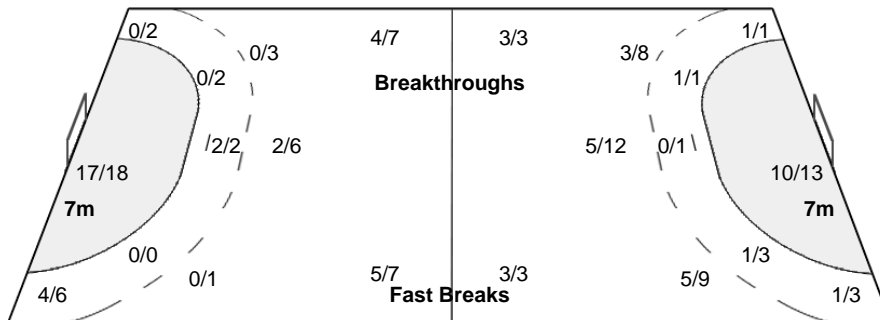

23rd Women's World Championship 2017 Germany

President's Cup Place 17-20

Match Team Statistics

Match No: 61

SUN 10 DEC 2017
11:30
Leipzig

ANG 33 - 34 POL
(13 - 12) (11 - 12) (0 - 0) (0 - 0) 9 - 10

Referees: ERDOGAN Kuersad / OZDENIZ Ibrahim (TUR)

POL - Poland

Shots Distribution

Players

Goals / Shots

4 GORNA A	5 MICHALOW M	8 KOBYLINSKA M	10 ROSZAK R	11 GRZYB K	12 GAWLIK W	14 KUDLACZ-GLOC K
0/0	0/0	1/1	3/3	0/1	3/3	1/1
1-Missed	1-Post	1-Missed	1-Post	1-Post	1-Missed	1-Blocked
15 JANISZEWSKA K	16 PLACZEK A	18 ZYCH A	20 DRABIK J	24 KOZLOWSKA J	31 LISEWSKA S	66 SZARAWAGA J
0/1	0/0	0/1	0/0	0/0	1/2	1/1
1-Missed	1-Blocked	1-Blocked	1-Blocked	1-Blocked	2-Blocked	1-Missed
89 ACHRUK K	92 URTNOWSKA E					
1/1	3/3					
3/3	0/1					
3/3	0/1	1/1				

Team Goals / Shots

1/1	3/3	7/7
0/1		1/3
11/13	1/3	10/11
4-Missed	4-Post	4-Blocked

Offence

Defence

Goalkeepers Saves / Shots

0/4	1/1	0/2
3/4	0/1	2/7
2/10	1/3	4/14

12 GAWLIK W

0/1		0/2
2/2	0/1	1/2
0/5	0/1	2/6

16 PLACZEK A

0/3	1/1	
1/2		1/5
2/5	1/2	2/8

Legend:	% Efficiency	+ 2 Minute + 2 Minute Suspensions	AS Assists	2Min 2 Minute Suspensions	6m 6 metre Shots
7m 7 metre Shots	9m 9 metre Shots	AS Assists	BS Blocked Shots	BT Breakthroughs	No. Uniform Number
BC Blue Cards	FB Fast Breaks	G/S Goals/Shots	N/A Not Applicable	No. Uniform Number	TP Time Played
RC Red Cards	S/S Saves/Shots	ST Steals	TO Turnover		
Wing Wing Shots	YC Yellow Cards