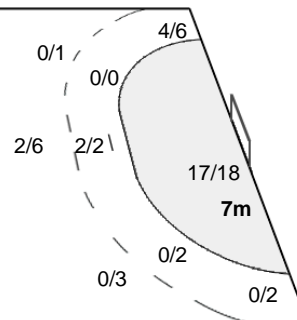

Defence

Goalkeepers Saves / Shots

0/1	0/3	0/7
1/1		2/3
2/13	2/3	1/11

12 BRANCO C

0/1	0/3	0/6
1/1		2/3
1/9	2/3	1/7

16 ALBERTO M

		0/1
1/4		0/4