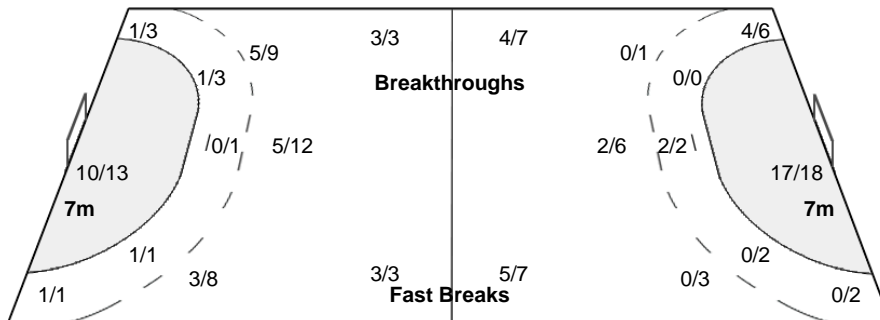

23rd Women's World Championship 2017 Germany

President's Cup Place 17-20

Match Team Statistics

Match No: 61

SUN 10 DEC 2017
11:30
Leipzig

ANG 33 - 34 POL
(13 - 12) (11 - 12) (0 - 0) (0 - 0) 9 - 10

Referees: ERDOGAN Kuersad / OZDENIZ Ibrahim (TUR)

ANG - Angola

Shots Distribution

Players

Goals / Shots

2 NENGANGA V 2/2 1-Missed	3 da SILVA I 3/3 1-Blocked	4 PAULINO M 1/1 1-Missed	6 MACHADO J 1/1 1-Missed	7 SILVA V 1/1 1-Missed	8 PAULO H 1/1 1-Missed	10 KASSOMA A 1/1 1-Missed 1-Post
12 BRANCO C 1/1 1-Post	13 KAMALANDUA N 0/1 1-Blocked	14 OLIVEIRA R 4/5 1-Post	15 CARLOS A 0/1 1-Blocked	16 ALBERTO M 1/2 1-Blocked	17 PERES D 2/4 1-Blocked	21 CAZANGA M 0/1 1-Missed
31 dos SANTOS J 1/1 1-Post	90 GUIALO I 2/2 2-Blocked	0/1 2/2 2/3				

Team Goals / Shots

4/4	0/1	2/2
1/4	1/1	5/7
8/10	2/3	10/14

4-Missed 3-Post 4-Blocked

Offence