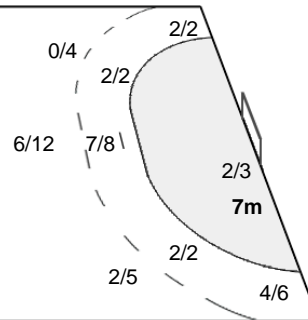

Defence

Goalkeepers Saves / Shots

0/4	1/5	0/4
2/3		2/5
4/11	0/2	2/10

12 JU H

0/4	1/5	0/4
2/3		2/5
4/11	0/2	2/9

16 PARK S

		0/1

36 JEONG J