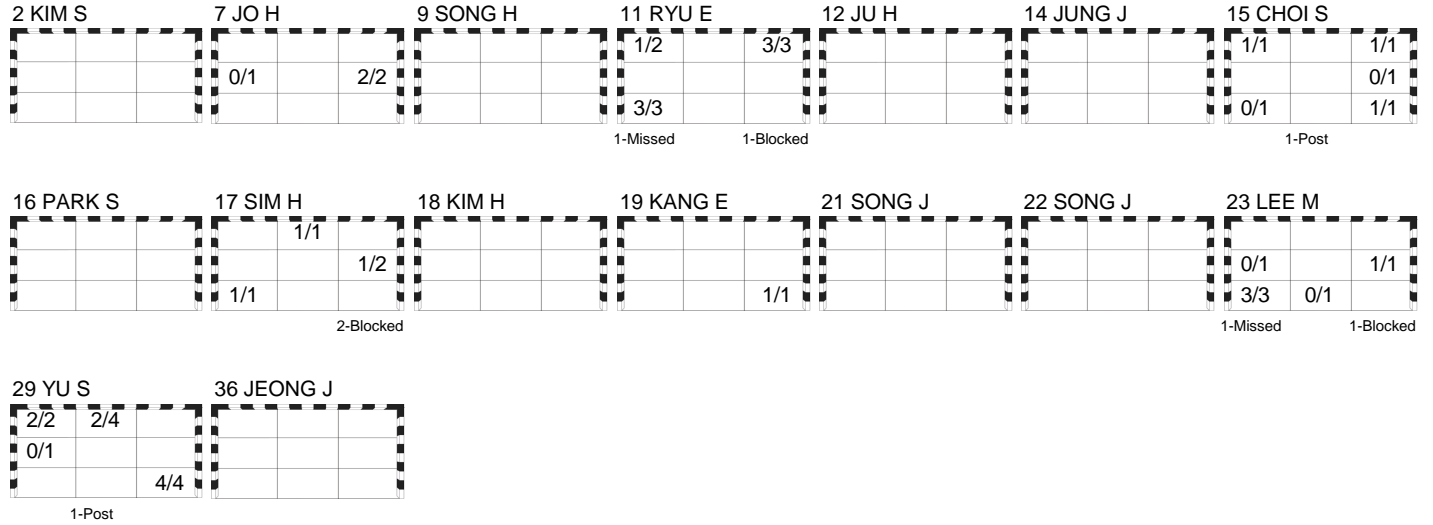

23rd Women's World Championship 2017 Germany

Preliminary Round - Group D

Match Team Statistics

Match No: 60

FRI 8 DEC 2017
20:30
Leipzig

SRB 33 - 28 KOR

(15 - 14) (18 - 14)

Referees: ERDOGAN Kuersad / OZDENIZ Ibrahim (TUR)

KOR - Korea

Shots Distribution

Players

Goals / Shots

Team Goals / Shots

4/5	3/5	4/4
0/3		4/6
7/8	0/1	6/6
2-Missed	2-Post	4-Blocked