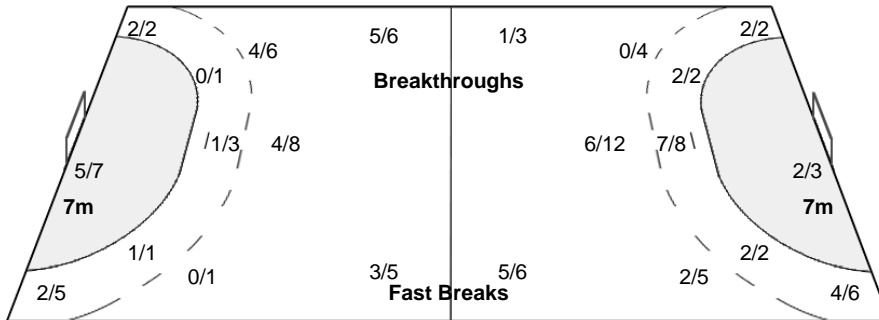

23rd Women's World Championship 2017 Germany

Preliminary Round - Group D

Match Team Statistics

Match No: 60

FRI 8 DEC 2017
20:30
Leipzig

SRB 33 - 28 KOR

(15 - 14) (18 - 14)

Referees: ERDOGAN Kuersad / OZDENIZ Ibrahim (TUR)

KOR - Korea

Shots Distribution

Players

Goals / Shots

Team Goals / Shots

4/5	3/5	4/4
0/3		4/6
7/8	0/1	6/6
2-Missed	2-Post	4-Blocked

Offence

Defence

Goalkeepers Saves / Shots

0/4	1/5	0/4
2/3		2/5
4/11	0/2	2/10

12 JU H

0/4	1/5	0/4
2/3		2/5
4/11	0/2	2/9

16 PARK S

		0/1

36 JEONG J