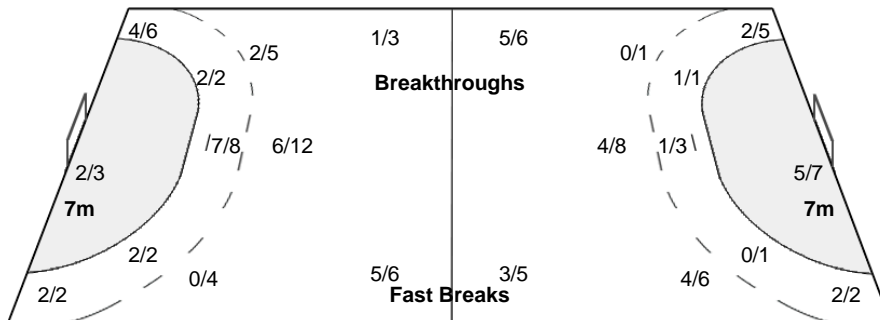

23rd Women's World Championship 2017 Germany

Preliminary Round - Group D

Match Team Statistics

Match No: 60

FRI 8 DEC 2017
20:30
Leipzig

SRB 33 - 28 KOR

(15 - 14) (18 - 14)

Referees: ERDOGAN Kuersad / OZDENIZ Ibrahim (TUR)

SRB - Serbia

Shots Distribution

Players

Goals / Shots

Player	Goals	Shots	Notes
2 RADOSAVLJEVIC S	2	2	
3 KRPEZ SLEZAK K	1	1	1-Missed
7 LEKIC A	1	1	1-Post
8 STEVIN D	3	3	
9 LAVKO J	2	2	1-Missed
11 DAMNJANOVIC S	2	2	
14 NIKOLIC Z	1	1	
18 RADOJEVIC T	1	1	1-Post
20 POP-LAZIC S	2	2	
21 RADOJEVIC D	1	1	
23 OBRADOVIC M	1	1	1-Blocked
27 TOMASEVIC K	0	1	2-Post
33 STOILJKOVIC J	0	1	
72 CVIJIC D	1	1	
90 COLIC M	1	1	1-Post
99 DMITROVIC M	0	1	1-Blocked

Team Goals / Shots

4/4	4/5	4/4
1/3		3/5
7/11	2/2	8/10

2-Missed 5-Post 2-Blocked

Offence

Goalkeepers Saves / Shots

1/5	2/5	0/4
3/3		2/6
1/8	1/1	0/6

27 TOMASEVIC K

0/3	1/3	0/2
2/2		1/2
1/4	1/1	0/4

90 COLIC M

1/2	1/2	0/2
1/1		1/4
0/4		0/2