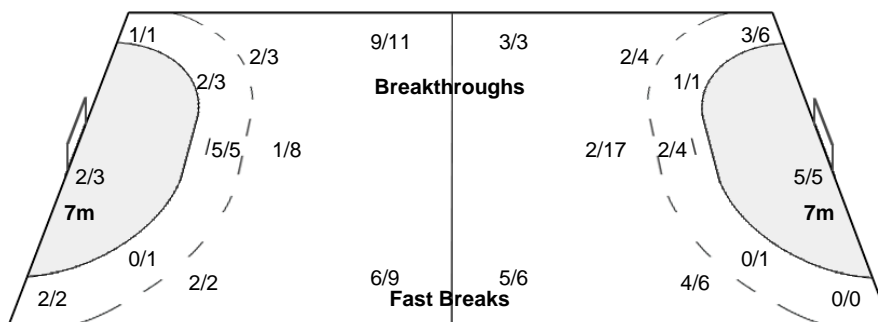

23rd Women's World Championship 2017

Germany

Preliminary Round - Group C

Match Team Statistics

Match No: 59

DEN 27 - 32 RUS
(11 - 12) (16 - 20)

FRI 8 DEC 2017
20:30
Oldenburg

Referees: LAH Bojan / SOK David (SLO)

RUS - Russia

Shots Distribution

Players

Goals / Shots

7 DMITRIEVA D	13 VYAKHIREVA A	18 SAMOKHINA D	19 MAKEEVA K	27 VEDEKHINA P	29 UTKINA E	31 SABIROVA K
2/2	1/1 1/1 1/1	1/1 0/1 3/3	1/1 1/2 0/1	0/2 1/2	1/1	1/1 0/1
1/1	1/1	2/2	1/1	1/2	1-Post	1-Missed 1-Post
33 ILINA E	34 MALASHENKO E	36 MANAGAROVA I	66 KOCHETOVA A	70 PETROVA M	88 KALININA V	93 PUNKO A
0/1 1/1	0/1	1/1 1/1	0/1	1/1	2/2	1/1 1/1
97 MAKINA A	98 MARKOVA Y					1/1

Team

Goals / Shots

0/1	2/2	8/10
4/7	1/1	4/5
4/5		9/11

1-Missed 3-Post 1-Blocked

Offence