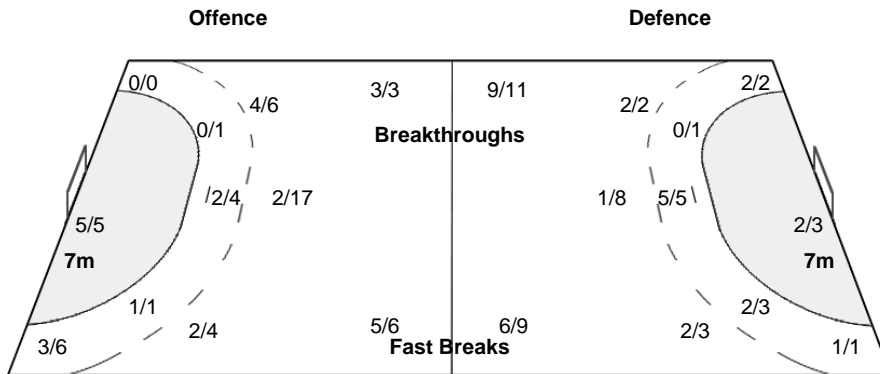

23rd Women's World Championship 2017

Germany

Preliminary Round - Group C

Match Team Statistics

Match No: 59

FRI 8 DEC 2017

20:30

Oldenburg

DEN 27 - 32 RUS

(11 - 12) (16 - 20)

Referees: LAH Bojan / SOK David (SLO)

DEN - Denmark

Shots Distribution

Players

Goals / Shots

Player	Goals	Shots	Notes
1 TOFT S	0	1	1-Missed
5 IVERSEN S	1	1	
7 FISKER M	1	2	1-Missed
9 WOLLER F	1	1	
10 HEINDAHL K	1	1	
13 BOHME S	0	1	1-Blocked
14 GRIGEL L	0	1	1-Blocked
18 TRANBORG M	0	1	2-Missed
19 JORGENSEN L	1	2	2-Blocked
21 KRISTIANSEN K	0	1	2-Blocked
23 JORGENSEN K	0	1	1-Missed
25 JENSEN T	0	2	1-Blocked
27 BURGAARD L	0	1	1-Post
28 JORGENSEN S	1	1	1-Blocked
31 HAUGSTED L	0	1	1-Missed
40 REINHARDT A	0	2	2-Blocked

Team Goals / Shots

3/6	0/2	3/4
2/4	3/4	7/7
6/7	3/4	7/7

5-Missed 1-Post 9-Blocked

Goalkeepers Saves / Shots

1/1	0/2	2/10
3/7	0/1	1/5
1/5		2/11

1 TOFT S

0/2	2/9
3/6	0/1
1/5	1/9

40 REINHARDT A

1/1	0/1
0/1	0/1
	1/2