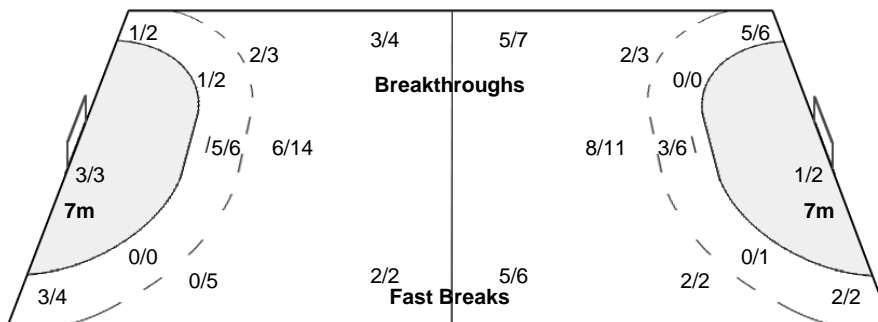

23rd Women's World Championship 2017 Germany

Preliminary Round - Group A

Match Team Statistics

Match No: 57

FRI 8 DEC 2017
20:30
Trier

ESP 33 - 26 SLO
(13 - 14) (20 - 12)

Referees: KURTAGIC Mirza / WETTERWIK Mattias (SWE)

SLO - Slovenia

Shots Distribution

Players

Goals / Shots

3 FERFOLJA T	5 RUDMAN T	6 GROS A	9 ZABJEK N	10 STANKO T	11 ABINA A	18 ZULIC N
3/4	1/1	1/1 1/1 0/1	1/1 4/5	1/1 1/2 0/1 1/1	3/3 1/3	1/1 0/1
		1-Missed 1-Post		1-Missed 1-Post 1-Blocked		2-Missed 1-Blocked
19 IRMAN N	20 KOREN A	21 PANDZIC A	24 VUCKO H	27 VRCEK A	30 VOJNOVIC M	32 KRHLIKAR L
1/1 0/1 1/1	1/1					
41 BEGANOVIC A	71 AMON I					
	1/1 1/1 0/1	2/2				
	1-Missed					

Team Goals / Shots

4/4	1/2	5/5
1/3		2/4
7/9	0/2	6/7
5-Missed	2-Post	2-Blocked

Offence