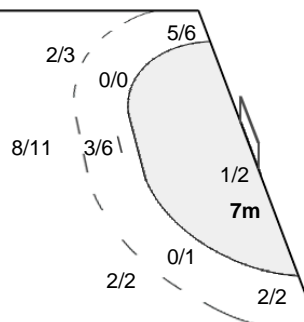

Defence

Goalkeepers Saves / Shots

1/5	0/1	3/10
2/3		1/5
1/9	0/2	2/8

21 PANDZIC A

1/4	0/1	3/10
2/3		1/4
1/9	0/1	2/6

30 VOJNOVIC M

0/1		
		0/1
		0/2

Legend:

%	Efficiency	+	2 Minute + 2 Minute Suspensions	2Min	2 Minute Suspensions	6m	6 metre Shots
7m	7 metre Shots	9m	9 metre Shots	AS	Assists	BS	Blocked Shots
BC	Blue Cards	FB	Fast Breaks	G/S	Goals/Shots	N/A	Not Applicable
RC	Red Cards	S/S	Saves/Shots	ST	Steals	TO	Turnover
Wing	Wing Shots	YC	Yellow Cards			No.	Uniform Number
						TP	Time Played