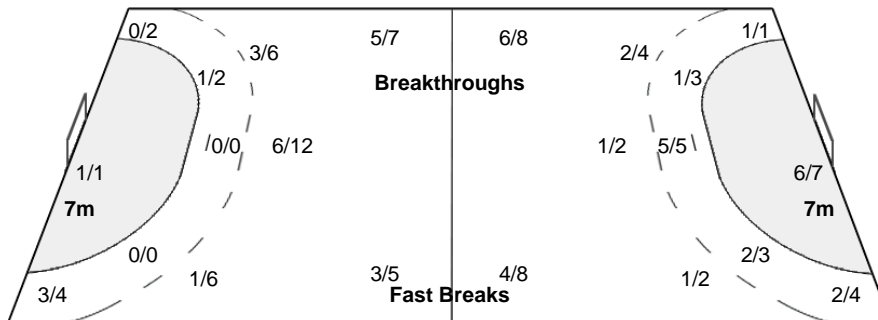

23rd Women's World Championship 2017 Germany

Preliminary Round - Group D

Match Team Statistics

Match No: 56

FRI 8 DEC 2017
18:00
Leipzig

NED 31 - 23 GER

(18 - 10) (13 - 13)

Referees: GARCIA Ignacio / MARIN Andreu (ESP)

GER - Germany

Shots Distribution

Players

Goals / Shots

Player	Goals	Shots	Notes
3 KLEIN I	0	0	
6 KAROLIUS J	0	0	
10 LOERPER A	0	0	
11 SMITS X	1	1	
12 KRAMARCZYK K	0	2	1-Missed
13 BEHNKE J	0	0	
16 WOLTERING C	0	0	
20 BOELK E	1	2	1-Missed
21 MANSSON N	1	1	1-Blocked
23 HUBER S	1	1	1-Post
24 FISCHER L	0	0	
26 GESCHKE A	2	2	1-Post
31 WOHLBOLD K	0	1	
36 ECKERLE D	0	0	
37 STOLLE A	1	1	2-Missed
42 GUBERNATIS F	1	1	1-Blocked

Team Goals / Shots

4/4	1/1	6/7
1/3	0/1	1/4
4/7	1/3	5/6

4-Missed 2-Post 3-Blocked

Offence

Defence

Goalkeepers Saves / Shots

1/5	1/6
5/6	2/5
0/9	3/9

Player	Goals	Shots
12 KRAMARCZYK K	0	1
	0/5	1/3

Player	Goals	Shots
16 WOLTERING C	1	5
	5/6	1/1
	0/3	0/3
	0/4	2/5
	2/6	

Player	Goals	Shots
36 ECKERLE D	1	1