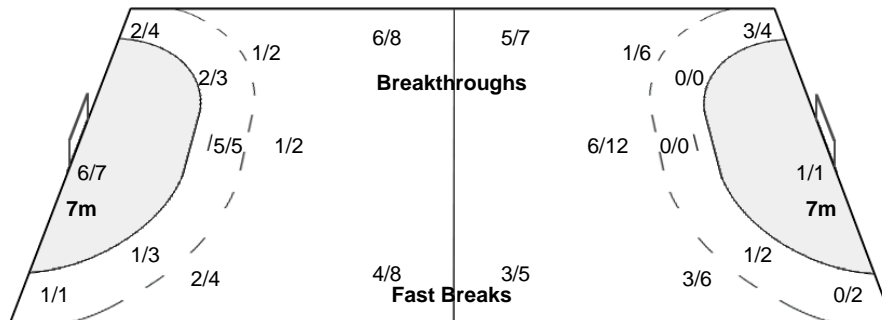

23rd Women's World Championship 2017 Germany

Preliminary Round - Group D

Match Team Statistics

Match No: 56

NED 31 - 23 GER

(18 - 10) (13 - 13)

FRI 8 DEC 2017
18:00
Leipzig

Referees: GARCIA Ignacio / MARIN Andreu (ESP)

NED - Netherlands

Shots Distribution

Players

Goals / Shots

4 STEENBAKKERS A		5 KRAMER J		6 van der HEIJDEN L		7 BONT D		8 ABBINGH L			10 SNELDER D		11 KNIPPENBORG L	
				1/1				1/1	1/2					
				1/1	1/2		0/2	1/2	0/1	1/1				
				1/1	1/1			3/3	2/3		1/1		1/1	
1-Post 1-Blocked														

13 BROCH Y		17 GROOT N		18 DULFER K		23 JANKOVIC J		24 SMEETS M		25 ROZEMALEN C		26 MALESTEIN A	
1/1				0/1	2/2					1/1			
	0/1	0/1	1/1										
	1/1	2/2	1/1						1/1		1/1	1/1	0/2
1-Blocked													

33 WESTER T		79 POLMAN E	
		0/1	
		1/1	1/1

Team Goals / Shots

4/5		5/6
1/6	0/1	3/5
9/9	3/3	6/9
1-Post 2-Blocked		

Offence

Defence

Goalkeepers Saves / Shots

0/4	0/1	1/7
2/3	1/1	3/4
3/7	2/3	1/6

23 JANKOVIC J

33 WESTER T

0/4	0/1	1/7
2/3	1/1	3/4
3/7	1/2	1/6