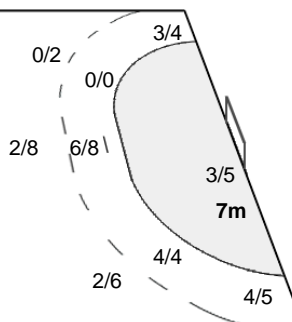

51 JERABKOVA M	67 MALA V
2/2 3/4 3/4	0/1 3/4 1/1
1-1	1/1
1-Missed	1-Post
	2-Blocked

Team Goals / Shots

5/5		0/2
5/10	1/1	4/7
8/9	1/3	5/5
3-Missed	6-Post	7-Blocked

Offence

Defence

Goalkeepers Saves / Shots

1/11	0/1	1/3
2/5	1/1	2/6
1/6	1/2	3/7