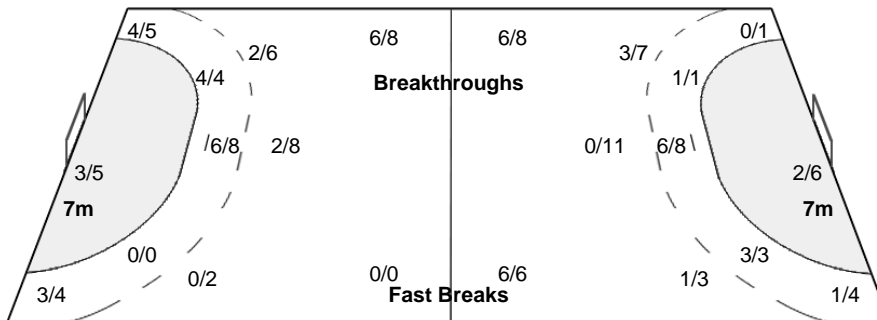

23rd Women's World Championship 2017 Germany

Preliminary Round - Group B

Match Team Statistics

Match No: 54

FRI 8 DEC 2017

18:00

Bietigheim

CZE 29 - 30 HUN

(14 - 17) (15 - 13)

Referees: CHRISTIANSEN Carina / HANSEN Line (DEN)

HUN - Hungary

Shots Distribution

Players

Goals / Shots

2 SZOELLOSI-ZACSIK S	6 SCHATZL N	7 SZUCSANSZKI Z	8 KOVACSICS A	13 GOERBICZ A	14 KISFALUDY A	15 KLIVINYI K
4/4	1/1	0/1	1/1	0/1		
	0/1	1/1	1/1			
	1/1		1/1			
			0/1	2/2		1/1
			0/1		1/1	1/2
1-Missed	1-Post		1-Missed	1-Blocked		1-Post 1-Blocked

16 BIRO B	22 BODI B	23 SZEKERES K	24 MAYER S	33 KOVACS A	34 MESZAROS R	45 HAFRA N
	4/4			1/1	1/1	
				0/1		
	2/2	1/1		1/1	1/1	1/1
				1/1	1/1	1/1
				1-Missed	1-Blocked	0/1

61 JANURIK K	66 LUKACS V
	0/1

Team Goals / Shots

10/11	1/1	2/3
3/5	0/1	4/6
5/6	1/2	4/7
3-Missed	2-Post	3-Blocked

Offence

Goalkeepers Saves / Shots

0/5	2/2
5/10	3/7
1/9	0/5

16 BIRO B

0/2	1/1
4/8	3/5
0/4	0/1

61 JANURIK K

0/3	1/1
1/2	0/2
1/5	0/3

Legend:

%	Efficiency	+	2 Minute + 2 Minute Suspensions	2Min	2 Minute Suspensions	6m	6 metre Shots
7m	7 metre Shots	9m	9 metre Shots	AS	Assists	BS	Blocked Shots
BC	Blue Cards	FB	Fast Breaks	G/S	Goals/Shots	N/A	Not Applicable
RC	Red Cards	S/S	Saves/Shots	ST	Steals	TO	Turnover
Wing	Wing Shots	YC	Yellow Cards			BT	Breakthroughs
						No.	Uniform Number
						TP	Time Played