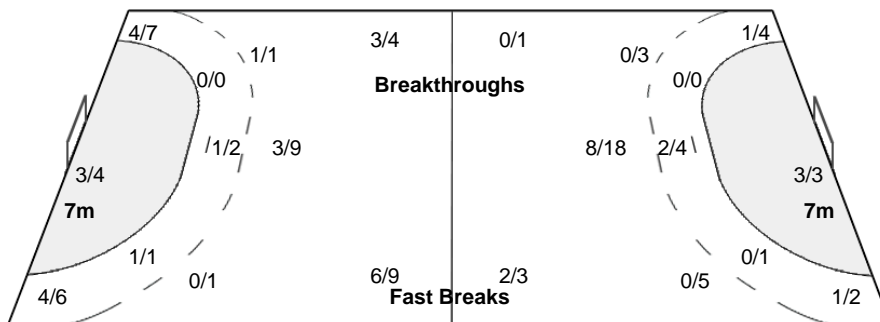

Team Goals / Shots

6/9	2/2	4/6
1/3	1/1	2/2
6/6	2/2	2/4

7-Missed 1-Post 1-Blocked

Offence

Defence

Goalkeepers Saves / Shots

1/1	2/2	0/3
4/5		4/7
1/6	1/2	3/7

12 LEYNAUD A