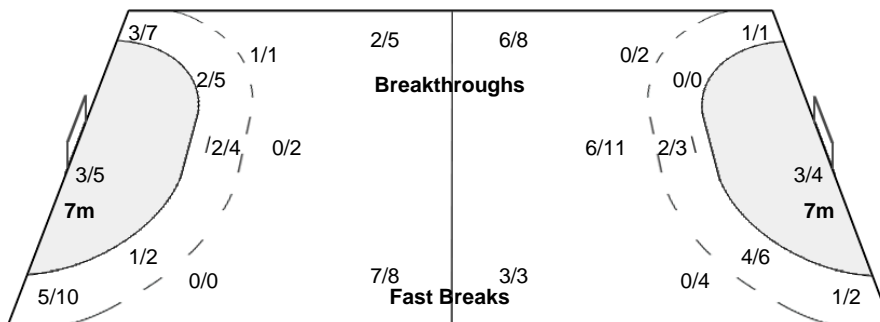

23rd Women's World Championship 2017 Germany

Preliminary Round - Group D

Match Team Statistics

Match No: 52

FRI 8 DEC 2017
14:00
Leipzig

CHN 26 - 26 CMR
(13 - 13) (13 - 13)

Referees: ANTIC Vanja / JAKOVLJEVIC Jelena (SRB)

CHN - P.R. of China

Shots Distribution

Players

Goals / Shots

Player	Goals	Shots	Notes
3 HAIXIA Z	0/1	0/1	1-Missed 1-Post
5 CHENCHEN B	1/1	1/1	
6 BAOGUI W	0/1	0/3	
7 XIAOQING L	2/2	2/2	1-Missed
8 RU Q	1/1	2/2	1-Missed
9 NANA W	0/1	0/1	
11 YUANYUAN Y	1/1	2/2	1-Post
13 WEN S	1/1	1/2	
14 XIAOMEI L	1/1	0/1	
15 MENG Ying S	1/1	1/1	2-Post
16 XIAOHUA W	0/1	1/2	
18 ZHENGWEN S	0/1	1/2	
19 MENG Meng M	0/1	1/2	
22 YUOU Y	0/1	1/2	
23 MENGXUE Z	0/0	0/0	
93 TINGTING Z	0/0	0/0	

Team Goals / Shots

3/4	0/1	2/3
2/4	1/1	0/5
9/12	2/4	7/8

3-Missed 4-Post

Offence