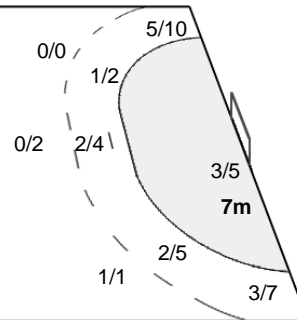

Defence

Goalkeepers Saves / Shots

1/4	1/1	1/3
2/4	0/1	5/5
3/12	2/4	1/8

1 MBEN MBEDIANG N

1/4	1/1	1/3
2/4		4/4
3/12	2/4	0/7

12 ABIABAKON ONOUKOU

	0/1	1/1
		1/1

16 AWU BESSONG EPAH L