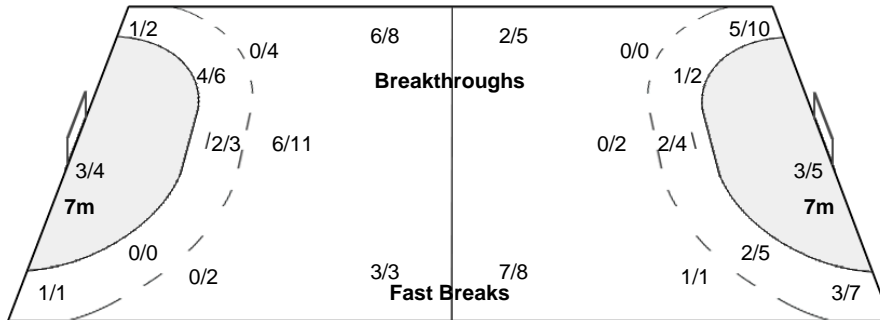

23rd Women's World Championship 2017 Germany

Preliminary Round - Group D

Match Team Statistics

Match No: 52

FRI 8 DEC 2017
14:00
Leipzig

CHN 26 - 26 CMR

(13 - 13) (13 - 13)

Referees: ANTIC Vanja / JAKOVLJEVIC Jelena (SRB)

CMR - Cameroon

Shots Distribution

Players

Goals / Shots

Player	Goals	Shots	Notes
1 MBEN MBEDIANG N	0	0	
2 NGO NLENG KALDJOB	1	1	
3 NCHOUAPOUOGNIGNI P	2	2	
4 MAHALA FONGUIENG G	1	1	1-Blocked
5 YUOH Y	0	0	1-Post
6 MOSSY SOLLE J	1	1	1-Missed
7 DJIEPMOU MEDIBE V	1	1	1-Missed
8 NDONGO ADZOMO M	0	0	
10 TOUBA BYOLO Y	1	1	
12 ABIABAKON ONOUKOU	0	0	
14 YOTCHOUM J	0	0	
15 ESSAM A	0	0	1-Blocked
16 AWU BESSONG EPAH L	0	0	
17 BANIOMO J	1	1	
18 NJAMPOU NONO A	0	0	3-Missed
35 ATANGANA BELIBI L	0	0	1-Post

Team Goals / Shots

4/4	2/2
3/5	1/2
8/8	0/1
6-Missed	3-Post
	3-Blocked

Offence