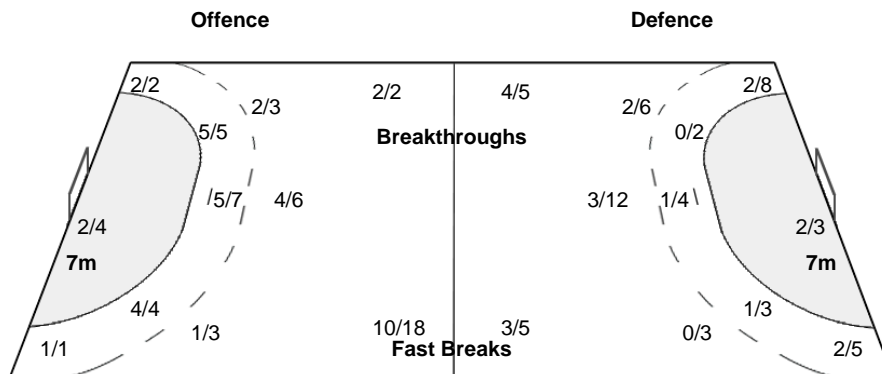

23rd Women's World Championship 2017 Germany

Preliminary Round - Group B

Match Team Statistics

Match No: 50

FRI 8 DEC 2017

14:00

Bietigheim

ARG 20 - 38 POL

(9 - 19) (11 - 19)

Referees: SCHULZE Robert / TONNIES Tobias (GER)

POL - Poland

Shots Distribution

Players

Goals / Shots

4 GORNA A	5 MICHALOW M	8 KOBYLINSKA M	10 ROSZAK R	11 GRZYB K	12 GAWLIK W	14 KUDLACZ-GLOC K
0/1 1/1	1/1 1/2	0/1 1/1	2/2 1/1	1/1 1/1		1/1 0/1 1/1 2/2 0/1 2/2
1-Post		1-Post		1-Blocked		1-Missed

15 JANISZEWSKA K	16 PLACZEK A	17 ZAWISTOWSKA D	18 ZYCH A	20 DRABIK J	31 LISEWSKA S	66 SZARAWAGA J
1/1 1/1		2/2		1/1	3/3	1/1 2/2 1/1
1-Missed 1-Post	1-Missed	1-Post				1-Missed

89 ACHRUK K	92 URTNOWSKA E
1/1 2/2 1/1	2/2 1/2
1-Post	

Team Goals / Shots

5/5	1/2	7/7
0/1		5/6
12/13	1/2	7/9
4-Missed	5-Post	1-Blocked

Goalkeepers Saves / Shots

0/2		5/5
1/3	2/2	2/4
4/11	3/4	2/8

12 GAWLIK W

		1/1
0/2		2/4
2/6	2/2	0/3

16 PLACZEK A

0/2		4/4
1/1	1/1	
2/5	1/2	2/5

Legend:

%	Efficiency	+	2 Minute + 2 Minute Suspensions	AS	Assists	2Min	2 Minute Suspensions	6m	6 metre Shots
7m	7 metre Shots	9m	9 metre Shots	BS	Blocked Shots	BT	Breakthroughs	No.	Uniform Number
BC	Blue Cards	FB	Fast Breaks	G/S	Goals/Shots	N/A	Not Applicable	TP	Time Played
RC	Red Cards	S/S	Saves/Shots	ST	Steals	TO	Turnover		
Wing	Wing Shots	YC	Yellow Cards