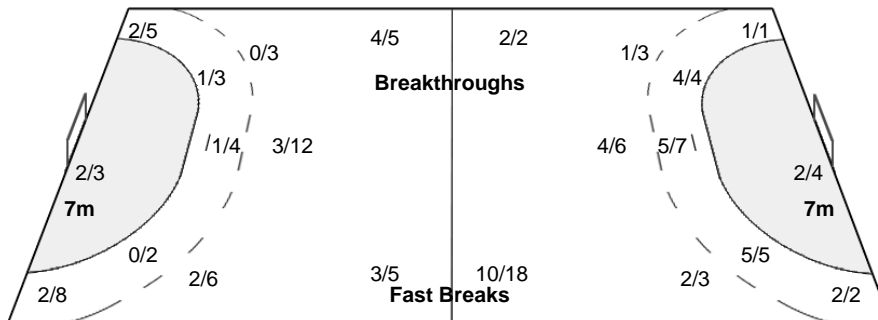

23rd Women's World Championship 2017 Germany

Preliminary Round - Group B

Match Team Statistics

Match No: 50

FRI 8 DEC 2017

14:00

Bietigheim

ARG 20 - 38 POL

(9 - 19) (11 - 19)

Referees: SCHULZE Robert / TONNIES Tobias (GER)

ARG - Argentina

Shots Distribution

Players

Goals / Shots

Player	Goals	Shots	Notes
1 CARRATU M	0	1	1-Missed
2 de URIARTE M	0	2	0/2
3 IACOI X	0	1	0/1
4 URBAN MEDEL R	2	2	2/2
5 PIZZO M	1	1	1/1
6 SALVADO L	0	2	0/2
8 BONAZZOLA C	0	1	0/1
9 MENDOZA L	1	1	1/1
10 CRIVELLI V	0	1	0/1
12 BORDON N	0	1	0/1
13 GAVILAN G	0	1	0/1
18 SANS M	1	1	1/1
19 PONCE de LEON F	0	1	0/1
21 GANDULFO M	0	1	0/1
22 KARSTEN E	1	1	1/1
25 CASASOLA M	1	1	1/1

Team Goals / Shots

2/2	0/5
2/3	0/2
7/11	1/4
6/8	6/8

7-Missed 5-Post 6-Blocked

Offence

Defence

Goalkeepers Saves / Shots

0/5	1/2	0/7
1/1		1/6
1/13	1/2	2/9

1 CARRATU M

0/4	0/4
1/1	0/3
0/2	1/3

12 BORDON N

0/1	1/2	0/3
		1/3
0/10	1/2	1/6