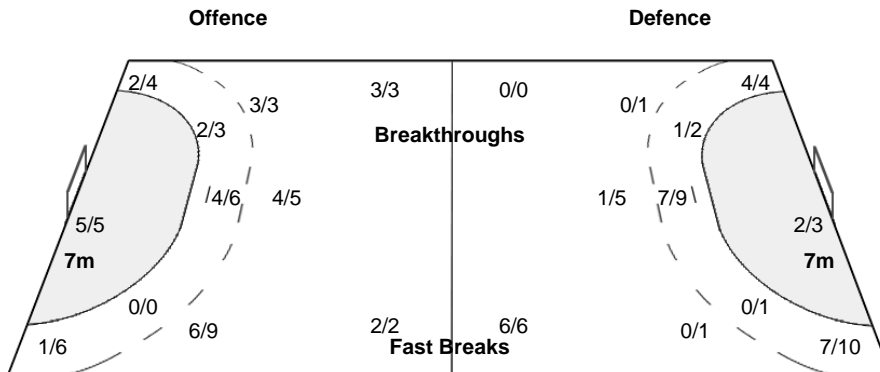

23rd Women's World Championship 2017 Germany

Preliminary Round - Group A

Match Team Statistics

Match No: 49

FRI 8 DEC 2017
14:00
Trier

ANG 32 - 28 PAR

(16 - 17) (16 - 11)

Referees: HIZAKI Kiyoshi / IKEBUCHI Tomokazu (JPN)

ANG - Angola

Shots Distribution

Players

Goals / Shots

2 NENGANGA V	3 da SILVA I	4 PAULINO M	6 MACHADO J	7 SILVA V	8 PAULO H	10 KASSOMA A
2/2	1/1		3/3	1/1	1/1	2/2
1-Missed	1-Blocked			1-Missed	1-Post	

12 BRANCO C	13 KAMALANDUA N	14 OLIVEIRA R	15 CARLOS A	16 ALBERTO M	17 PERES D	21 CAZANGA M
	1/1	1/1	3/3	1/1		1/1
			5/5	1/1		0/1
					1/1	0/1

31 dos SANTOS J	90 GUIALO I
0/1	1/1
0/1	
1-Missed	1-Post

Team Goals / Shots

4/4	3/3
6/7	4/7
11/12	4/6
4-Missed	2-Post
	1-Blocked

Goalkeepers Saves / Shots

1/5	1/1	1/10
		4/8
0/7		1/5

12 BRANCO C

1/4	1/1	1/10
		4/8
0/7		1/5

16 ALBERTO M

0/1