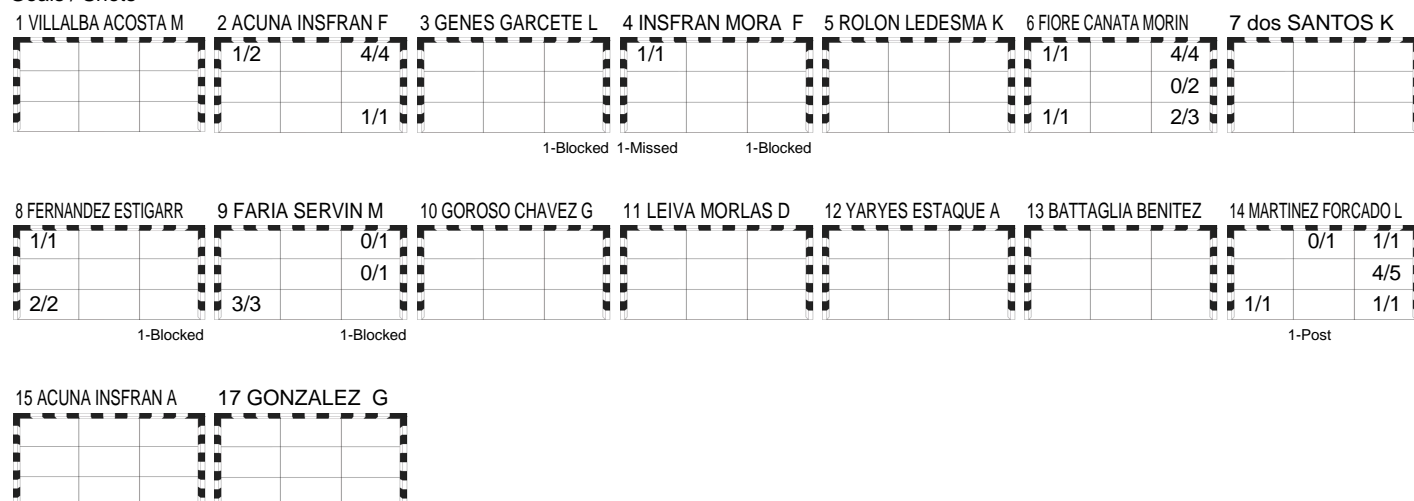

Number of Attacks: 53, Scoring Efficiency: 53%

23rd Women's World Championship 2017 Germany

Preliminary Round - Group A

Match Team Statistics

Match No: 49

FRI 8 DEC 2017

14:00

Trier

ANG 32 - 28 PAR

(16 - 17) (16 - 11)

Referees: HIZAKI Kiyoshi / IKEBUCHI Tomokazu (JPN)

PAR - Paraguay

Shots Distribution

Players

Goals / Shots

Team

Goals / Shots

Offence

Defence

Goalkeepers

Saves / Shots

1 VILLALBA ACOSTA M

12 YARYES ESTAQUE A

Legend: