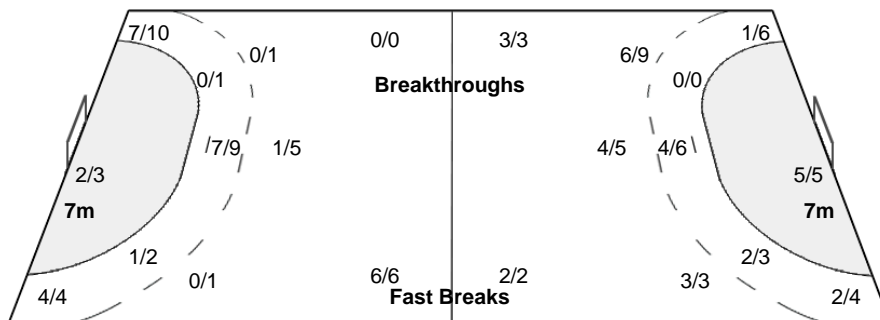

Offence

Defence

Goalkeepers

Saves / Shots

1 VILLALBA ACOSTA M

12 YARYES ESTAQUE A

Legend:

%	Efficiency	+	2 Minute + 2 Minute Suspensions	2Min	2 Minute Suspensions	6m	6 metre Shots
7m	7 metre Shots	9m	9 metre Shots	AS	Assists	BS	Blocked Shots
BC	Blue Cards	FB	Fast Breaks	G/S	Goals/Shots	N/A	Not Applicable
RC	Red Cards	S/S	Saves/Shots	ST	Steals	TO	Turnover
Wing	Wing Shots	YC	Yellow Cards			BT	Breakthroughs
						No.	Uniform Number
						TP	Time Played