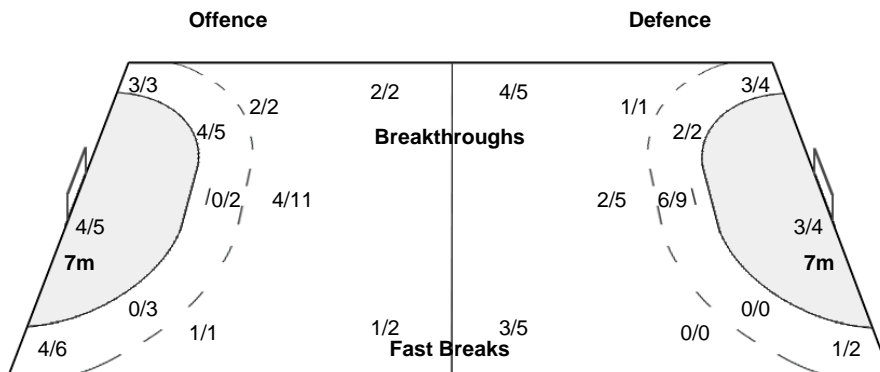

#### Team Goals / Shots

6/9	3/3	4/4
4/8		1/4
3/3	0/1	4/4

2-Missed 2-Post 2-Blocked