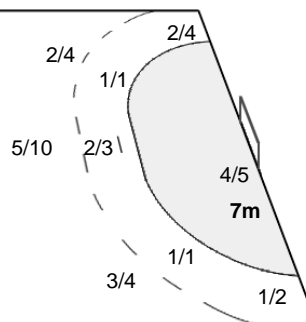

Defence

Goalkeepers Saves / Shots

0/6	2/6	1/4
1/3	3/3	1/2
0/2	1/3	2/6

16 DEDU D

0/3	0/2
	1/1
0/2	0/1

20 DUMANSKA Y

0/3	2/4	1/4
1/3	2/2	
	1/2	2/4