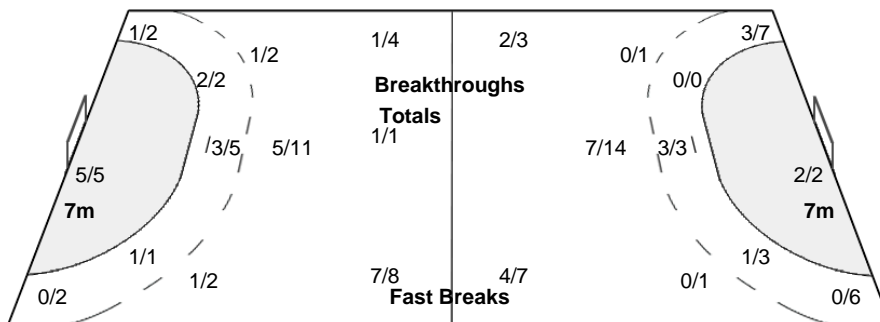

23rd Women's World Championship 2017 Germany

Preliminary Round - Group A

Match Team Statistics

Match No: 43

THU 7 DEC 2017
14:00
Trier

PAR 22 - 28 SLO
(9 - 18) (13 - 10)

Referees: KRICHEN Samir / MAKHLOUF Samir (TUN)

SLO - Slovenia

Shots Distribution

Players

Goals / Shots

3 FERFOLJA T	5 RUDMAN T	6 GROS A	9 ZABJEK N	10 STANKO T	11 ABINA A	18 ZULIC N
0/1	2/2	0/1	1/1	1/1	1/1	
1-Missed	1/1	3/3	1/2	2-Post	1-Missed 1-Post	1-Blocked
19 IRMAN N	20 KOREN A	21 PANDZIC A	24 VUCKO H	27 VRCEK A	30 VOJNOVIC M	32 KRHLIKAR L
0/1	1/1	1/1	0/1	1/1	1/2	
1-Post	2/2	1-Post	1-Blocked			1-Post
41 BEGANOVIC A	71 AMON I					
1/1	1/1					
1/1	1/1					
	1-Post					

Team Goals / Shots

4/5	3/3
1/3	2/2
5/7	2/2
2-Missed	7-Post
	2-Blocked

Offence