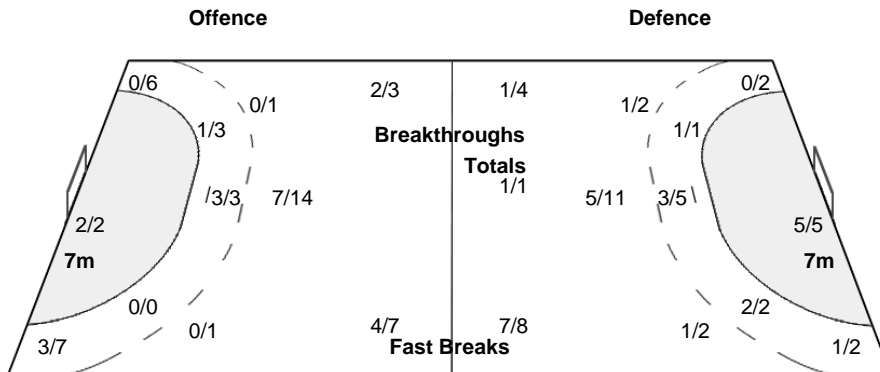

23rd Women's World Championship 2017 Germany

Preliminary Round - Group A

Match Team Statistics

Match No: 43

THU 7 DEC 2017
14:00
Trier

PAR 22 - 28 SLO

(9 - 18) (13 - 10)

Referees: KRICHEN Samir / MAKHLOUF Samir (TUN)

PAR - Paraguay

Shots Distribution

Players

Goals / Shots

1 VILLALBA ACOSTA M	2 ACUNA INSFRAN F	3 GENES GARCETE L	4 INSFRAN MORA F	5 ROLON LEDESMA K	6 FIORE CANATA MORIN	7 dos SANTOS K
	0/1 1/1	1/1 0/1	0/1 4/5	1-Blocked	1/1 4/4	3/3
1-Missed						
8 FERNANDEZ ESTIGARR	9 FARIA SERVIN M	10 GOROSO CHAVEZ G	11 LEIVA MORLAS D	12 YARYES ESTAQUE A	13 BATTAGLIA BENITEZ	14 MARTINEZ FORCADO L
1/1 2/2	0/1 2/2	1/2 1-Blocked	0/1 0/1	0/1 0/1	1-Blocked	0/1 0/1
1-Post 1-Missed 1-Post 1-Missed 1-Post						
15 ACUNA INSFRAN A	17 GONZALEZ G					
	0/1 1/1	0/2				

Team Goals / Shots

1/3	0/1	1/1
0/2	0/1	1/3
14/15	1/5	4/6

5-Missed 3-Post 2-Blocked

Goalkeepers Saves / Shots

1/5	0/3
2/3	0/4
2/7	1/8

1 VILLALBA ACOSTA M

0/1	0/1
0/2	0/2
0/2	0/1

12 YARYES ESTAQUE A

1/4	0/2
2/3	0/2
2/5	1/8