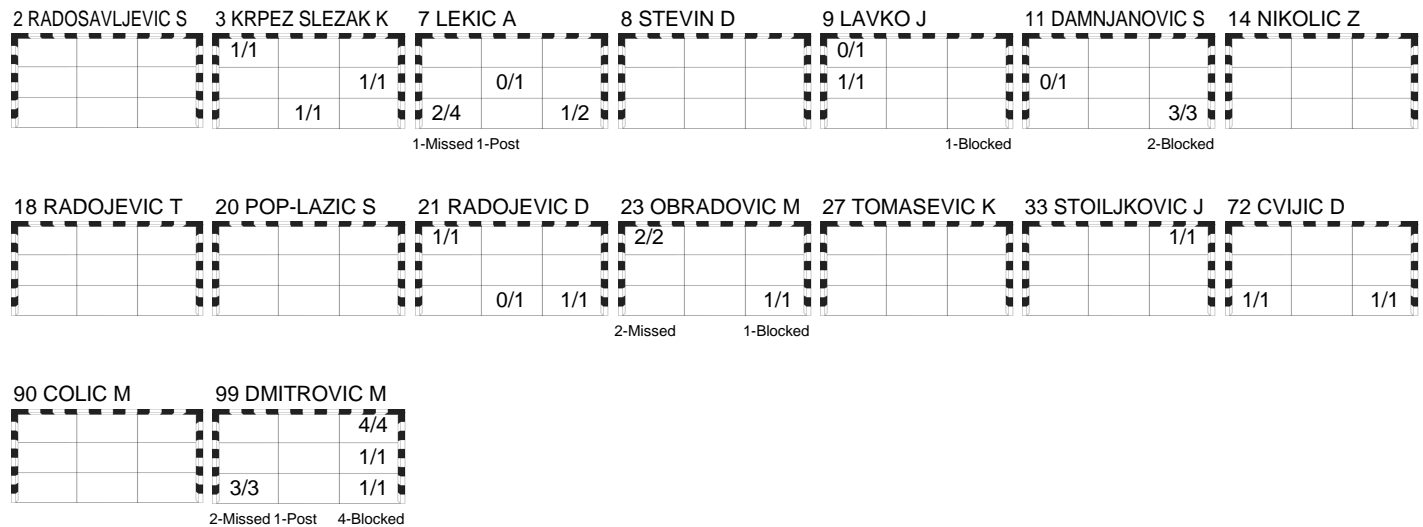

23rd Women's World Championship 2017 Germany

Preliminary Round - Group D

Match Team Statistics

Match No: 42

WED 6 DEC 2017
15:30
Leipzig

SRB 27 - 27 NED

(15 - 15) (12 - 12)

Referees: KURTAGIC Mirza / WETTERWIK Mattias (SWE)

SRB - Serbia

Shots Distribution

Players

Goals / Shots

Team Goals / Shots

4/5	0/1	5/5
1/2	0/1	2/2
6/8	1/2	8/9

5-Missed 2-Post 8-Blocked