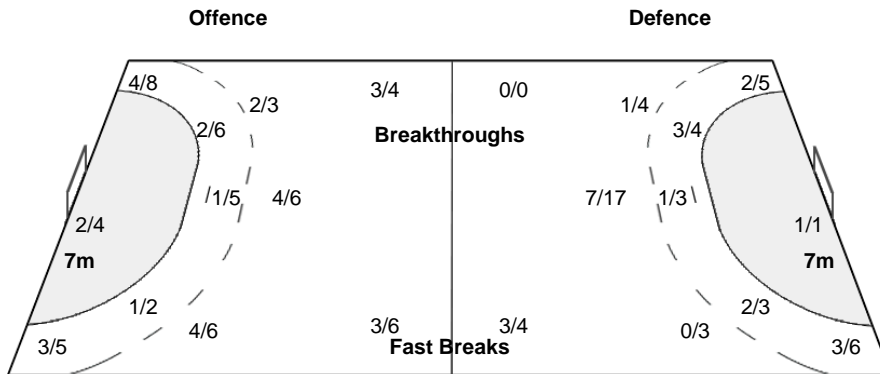

23rd Women's World Championship 2017 Germany

Preliminary Round - Group C

Match Team Statistics

Match No: 39

WED 6 DEC 2017

17:45

Oldenburg

TUN 23 - 29 MNE

(13 - 15) (10 - 14)

Referees: ANTIC Vanja / JAKOVLJEVIC Jelena (SRB)

MNE - Montenegro

Shots Distribution

Players

Goals / Shots

1 RAJCIC M	4 RADICEVIC J	9 JAUKOVIC D	10 BRNOVIC T	12 HASANIC A	15 KLIKOVAC A	16 NENEZIC L
	1/1 0/1 1/1	1/3 0/1		0/1		
	1-Missed 2-Post	1-Missed				

23 UJKIC D	25 MALOVIC D	27 PREMOVIC S	32 BULATOVIC K	55 PAVICEVIC I	71 KLIKOVAC B	80 DESPOTOVIC J
1/1			1/1 2/2 2/2	1/1 0/1 1/2	0/1 1/2	
	1/1 0/1		2-Missed 2-Post	0/1 1/1		
	1-Post					

90 RAICEVIC M	96 GRBIC I
1/1 2/2 2/2	2/2 1/2
1/1 1/1 1/1	0/1 1/1 0/1
1-Post	

Team Goals / Shots		
3/4	1/2	6/6
5/8	1/2	1/4
6/8	3/3	3/7
4-Missed	6-Post	

Goalkeepers Saves / Shots		
0/1	1/1	1/2
4/8		4/7
2/11	0/1	3/7

1 RAJCIC M		
	1/1	1/1
3/5		3/5
1/7	0/1	2/4

12 HASANIC A		
0/1		0/1
1/3		1/2
1/4		1/3

16 NENEZIC L