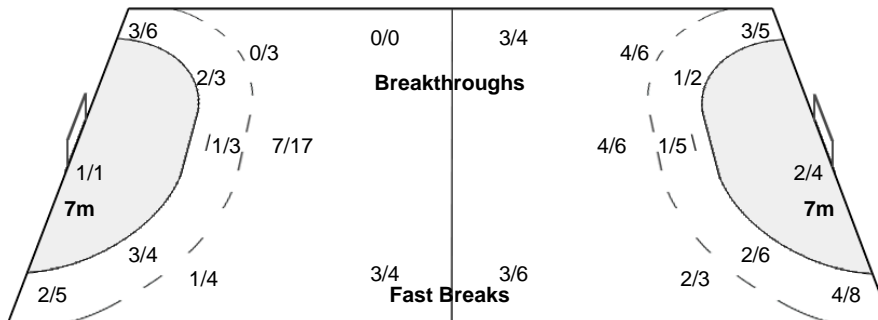

23rd Women's World Championship 2017 Germany

Preliminary Round - Group C

Match Team Statistics

Match No: 39

WED 6 DEC 2017

17:45

Oldenburg

TUN 23 - 29 MNE

(13 - 15) (10 - 14)

Referees: ANTIC Vanja / JAKOVLJEVIC Jelena (SRB)

TUN - Tunisia

Shots Distribution

Players

Goals / Shots

5 BEN ABDALLAH A	7 BOURI F	9 CHEKIR S	10 HAMROUNI A	11 AMICHE B	12 ABDALLAH E	14 JLEZI M
1/1	1/2		0/1	1/2		
1/1	1/1	0/1		1/1	1/1	1/1
			1-Missed	1-Missed		
15 REZGUI R	16 OMRANI F	19 JAOUADI I	20 CHEBBAH M	21 HACHANA S	24 KHOULDI I	25 DARDOUR O
			1/1	0/1	1/2	
	1/2		0/1	0/1	1/2	1/2
			2/3	1/1	2/3	0/1
			1-Blocked	2-Missed 1-Post	2-Blocked	1-Blocked 1-Missed 1-Post
44 KOUKI M	99 CHABCHOUB T					
1/1	1/1					
3/3						
1-Missed						

Team Goals / Shots

1/1	0/1	1/2
4/8		3/7
9/11	1/1	4/7
6-Missed	2-Post	4-Blocked

Offence