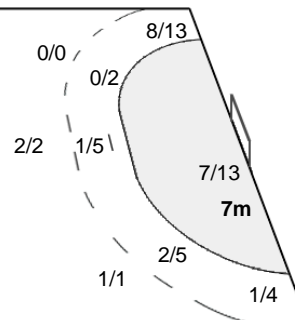

Defence

Goalkeepers Saves / Shots

0/6	0/2	0/7
6/8	1/1	4/5
1/5	4/7	2/10

1 MBEN MBEDIANG N

0/4	0/4
3/4	2/2
1/4	2/4 0/5

12 ABIABAKON ONOUKOU

0/1	0/2	0/3
3/4	1/1	2/3
0/1	2/3	2/5

16 AWU BESSONG EPAH L

0/1