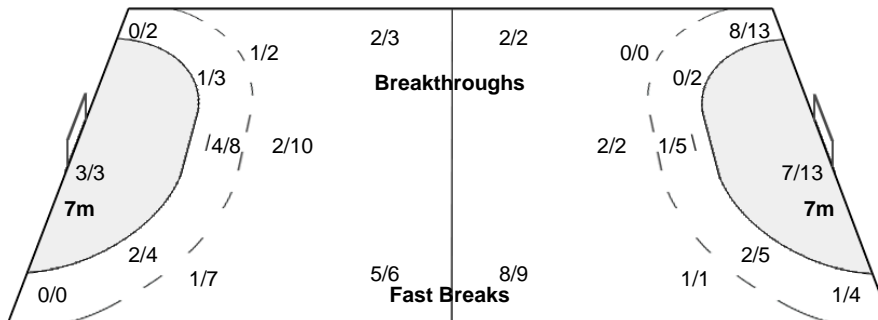

23rd Women's World Championship 2017 Germany

Preliminary Round - Group D

Match Team Statistics

Match No: 38

WED 6 DEC 2017
12:00
Leipzig

CMR 21 - 33 KOR

(6 - 16) (15 - 17)

Referees: ARNTSEN Kjersti / ROEN Guro (NOR)

CMR - Cameroon

Shots Distribution

Players

Goals / Shots

Player	Goals	Shots	Notes
1 MBEN MBEDIANG N	0	0	
2 NGO NLENG KALDJOB	0	0	
3 NCHOUAPOUOGNIGNI P	0	1	1-Blocked
4 MAHALA FONGUIENG G	1	3	1-Blocked, 1-1
5 YUOH Y	0	0	1-Post
6 MOSSY SOLLE J	1	1	1-Missed, 1-Post
7 DJIEPMOU MEDIBE V	0	2	1-Blocked, 2/2
8 NDONGO ADZOMO M	0	1	1-Missed
10 TOUBA BYOLO Y	0	1	1-1, 1/1
12 ABIABAKON ONOUKOU	1	1	
14 YOTCHOUM J	1	2	1-1, 0/1, 1/1
15 ESSAM A	0	1	1-Missed, 1/1
16 AWU BESSONG EPAH L	0	0	
17 BANIOMO J	0	1	2-Post, 1-Blocked, 2/2
18 NJAMPOU NONO A	0	1	1-Missed
35 ATANGANA BELIBI L	0	0	1-Post

Team Goals / Shots

4/6
1/5 0/1 3/9
4/4 1/1 8/8
4-Missed 5-Post 4-Blocked

Offence