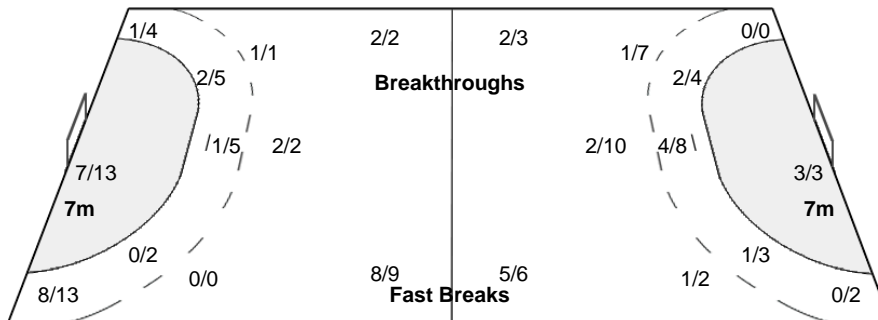

23rd Women's World Championship 2017 Germany

Preliminary Round - Group D

Match Team Statistics

Match No: 38

WED 6 DEC 2017

12:00

Leipzig

CMR 21 - 33 KOR

(6 - 16) (15 - 17)

Referees: ARNTSEN Kjersti / ROEN Guro (NOR)

KOR - Korea

Shots Distribution

Players

Goals / Shots

2 KIM S	7 JO H	9 SONG H	11 RYU E	12 JU H	14 JUNG J	15 CHOI S
1/1	1/1	2/2				1/1
1/1	0/1	0/1	1/2			0/1
1/1	0/1	1/1	0/1	3/3		1/1
1-Post	1-Post					2-Post

16 PARK S	17 SIM H	18 KIM H	19 KANG E	21 SONG J	22 SONG J	23 LEE M
		2/2		1/1	1/1	1/1
	0/1	0/1				0/2
		0/1	1/2			1/1
		0/1	0/2	0/1		1/1
			1-Missed			1-Missed

29 YU S	36 JEONG J
2/2	
0/2	
1/1	
1/1	

Team Goals / Shots

6/6	2/2	7/7
2/8	0/1	1/5
4/5	3/7	8/10
2-Missed	4-Post	

Offence

Defence

Goalkeepers Saves / Shots

		2/6
4/5	1/1	6/9
0/4	0/1	0/8

12 JU H

16 PARK S
2/6
4/4
5/8
0/3
0/1
0/8

36 JEONG J
0/1
1/1
1/1
0/1