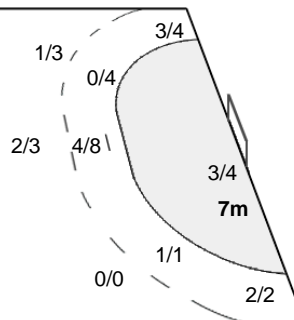

Team Goals / Shots

1/2	0/1	5/6
5/6	0/1	2/5
8/8	2/2	5/6

3-Missed 2-Post

Offence

Defence

Goalkeepers Saves / Shots

0/3	1/1	1/4
3/7		2/2
1/11	0/1	0/8

12 ITANO M