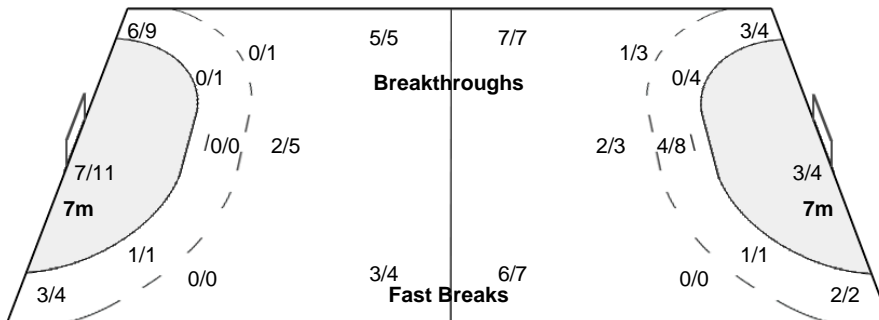

23rd Women's World Championship 2017 Germany

Preliminary Round - Group C

Match Team Statistics

Match No: 37

WED 6 DEC 2017

14:00

Oldenburg

RUS 29 - 28 JPN

(13 - 11) (16 - 17)

Referees: BONAVENTURA Charlotte / BONAVENTURA Julie (FRA)

JPN - Japan

Shots Distribution

Players

Goals / Shots

Player	Goals	Shots
2 NAGATA M	0	0
3 SUNAMI K	0	0
4 SUNAMI Y	1	1
	0	1
	2	2
5 SHIOTA S	0	1
7 FUJITA A	0	1
	0	1
9 YOKOSHIMA A	1	1
12 ITANO M	0	0
13 KATSUREN C	1	1
15 TADA H	0	0
21 IKEHARA A	2	2
	1	1
24 HARA N	0	1
	1	1
25 OHYAMA M	0	1
	2	2
27 SASAKI H	1	1
	1	1
28 NAGATA S	1	2
	0	1
29 MATSUMURA A	1	1
30 KAMETANI S	1	1

Team Goals / Shots

1/2	0/1	5/6
5/6	0/1	2/5
8/8	2/2	5/6

3-Missed 2-Post

Offence