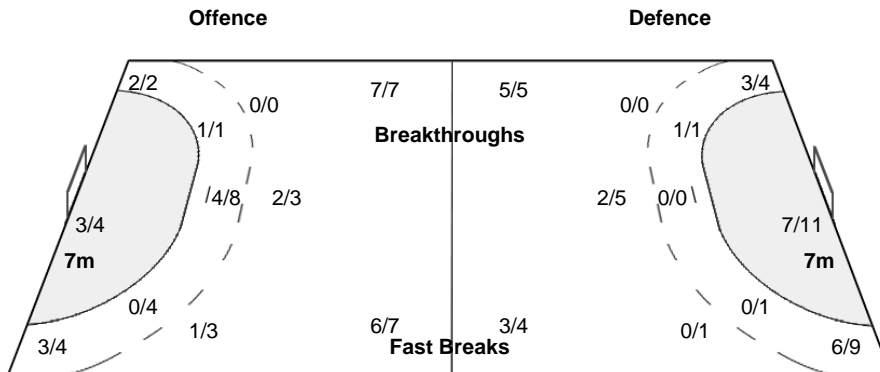

23rd Women's World Championship 2017 Germany

Preliminary Round - Group C

Match Team Statistics

Match No: 37

WED 6 DEC 2017

14:00

Oldenburg

RUS 29 - 28 JPN

(13 - 11) (16 - 17)

Referees: BONAVENTURA Charlotte / BONAVENTURA Julie (FRA)

RUS - Russia

Shots Distribution

Players

Goals / Shots

7 DMITRIEVA D	13 VYAKHIREVA A	18 SAMOKHINA D	19 MAKEEVA K	27 VEDEKHINA P	29 UTKINA E	31 SABIROVA K
1/2	2/2 0/1 1/1	0/1	1/1	1/1		
1-Missed	1/1 2/2	1/1	5/5	0/1	1-Post	1/1

33 ILINA E	34 MALASHENKO E	36 MANAGAROVA I	66 KOCHETOVA A	70 PETROVA M	88 KALININA V	93 PUNKO A
			0/2	0/1		
		2/2	2/2	2/2		1/1
		1-Post				

97 MAKINA A	98 MARKOVA Y
	1/1
	1/2
	1-Post

Team Goals / Shots		
3/3	0/1	3/4
4/7		0/2
10/11	1/1	8/8
2-Missed	4-Post	

Goalkeepers Saves / Shots		
1/2	1/1	1/6
1/6	1/1	3/5
0/8	0/2	1/6

29 UTKINA E		
0/1		1/2
0/2	1/1	1/2
0/6	0/1	0/3

88 KALININA V		
1/1	1/1	0/4
1/4		2/3
0/2	0/1	1/3