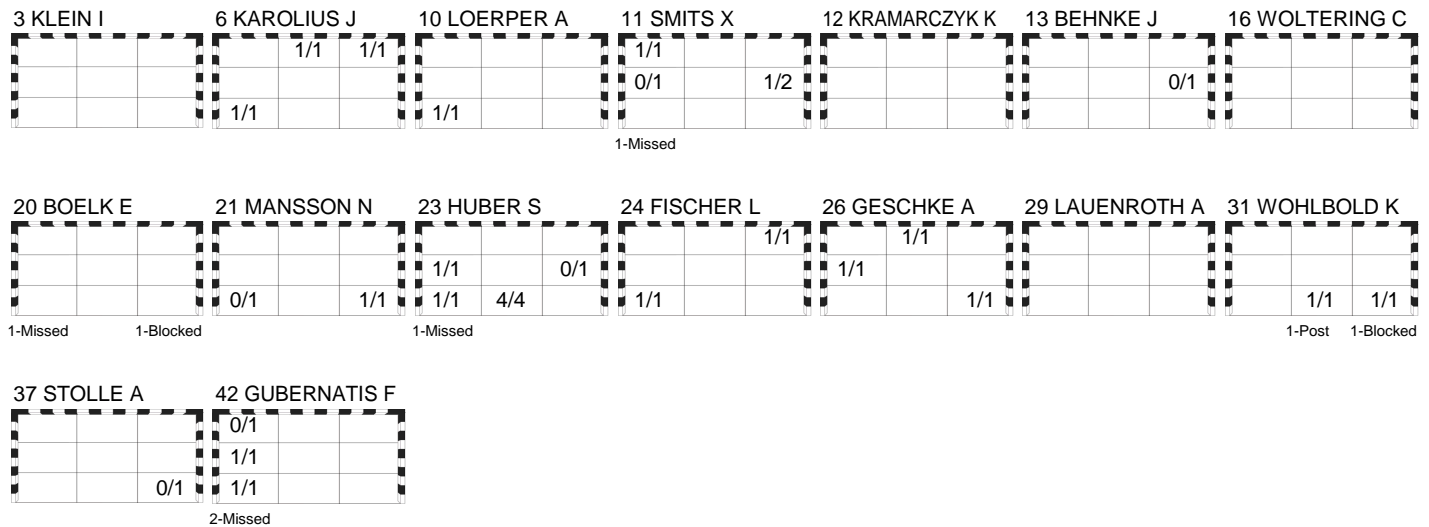

23rd Women's World Championship 2017 Germany

Preliminary Round - Group D

Match Team Statistics

Match No: 36

TUE 5 DEC 2017
18:00
Leipzig

GER 22 - 22 SRB
(9 - 11) (13 - 11)

Referees: ARNTSEN Kjersti / ROEN Guro (NOR)

GER - Germany

Shots Distribution

Players

Goals / Shots

Team Goals / Shots

1/2	2/2	2/2
3/4		1/4
5/6	5/5	3/4
5-Missed	1-Post	2-Blocked