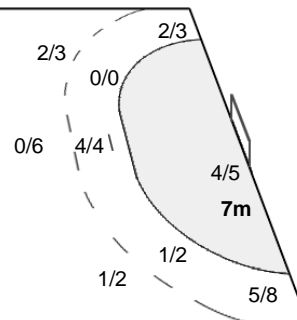

Defence

Goalkeepers Saves / Shots

1/6		1/3
2/4	1/1	2/3
3/10	0/2	1/4

12 KRAMARCZYK K

1/3		1/1
1/1	1/1	1/1
1/8	0/1	0/1

16 WOLTERING C

0/3		0/2
1/3		1/2
2/2	0/1	1/3