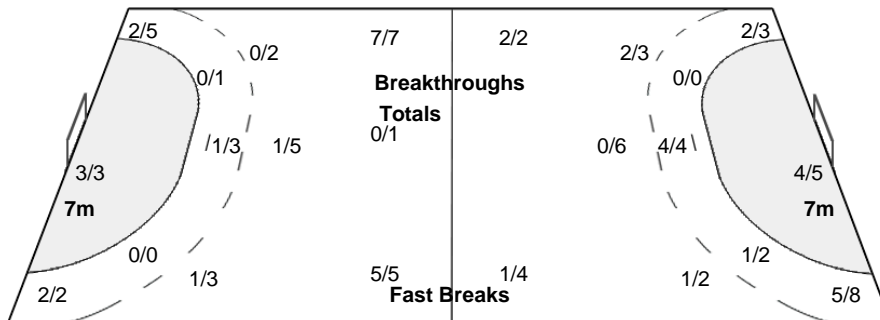

23rd Women's World Championship 2017 Germany

Preliminary Round - Group D

Match Team Statistics

Match No: 36

TUE 5 DEC 2017
18:00
Leipzig

GER 22 - 22 SRB
(9 - 11) (13 - 11)

Referees: ARNTSEN Kjersti / ROEN Guro (NOR)

GER - Germany

Shots Distribution

Players

Goals / Shots

Team Goals / Shots

1/2	2/2	2/2
3/4		1/4
5/6	5/5	3/4
5-Missed	1-Post	2-Blocked

Offence

Defence

Goalkeepers Saves / Shots

1/6		1/3
2/4	1/1	2/3
3/10	0/2	1/4

12 KRAMARCZYK K

1/3		1/1
1/1	1/1	1/1
1/8	0/1	0/1

16 WOLTERING C

0/3		0/2
1/3		1/2
2/2	0/1	1/3