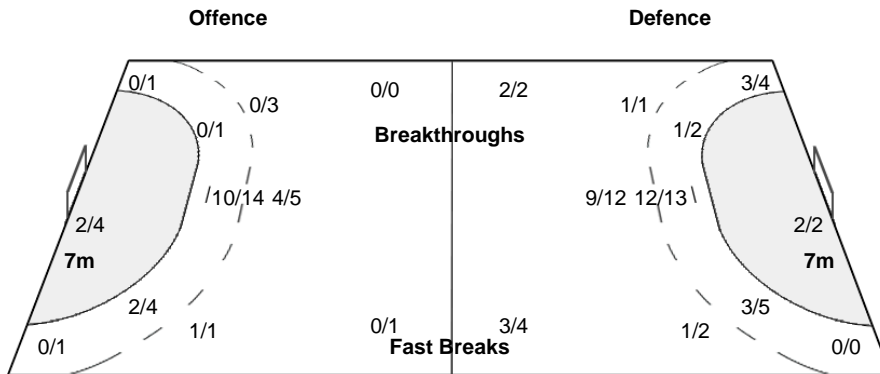

23rd Women's World Championship 2017 Germany

Preliminary Round - Group C

Match Team Statistics

Match No: 35

TUE 5 DEC 2017

20:30

Oldenburg

DEN 37 - 19 TUN

(15 - 6) (22 - 13)

Referees: BONAVENTURA Charlotte / BONAVENTURA Julie (FRA)

TUN - Tunisia

Shots Distribution

Players

Goals / Shots

5 BEN ABDALLAH A	7 BOURI F	9 CHEKIR S	10 HAMROUNI A	11 AMICHE B	12 ABDALLAH E	14 JLEZI M
	0/1	1/1	1/2 1/1			

15 REZGUI R	16 OMRANI F	19 JAOUADI I	20 CHEBBAH M	21 HACHANA S	24 KHOULDI I	25 DARDOUR O
0/1 1/1	1/1 1/2	1/1 0/1 1/1	2/2 1/1 3/3 0/1	0/1 1/1 1/2 1/1	0/1	1-Missed

1-Missed 1-Post 1-Blocked 1-Missed

44 KOUKI M	99 CHABCHOUB T
1-Missed	

Team
Goals / Shots

3/3	1/2	3/4
0/1	0/2	6/9
5/5		1/3

4-Missed 1-Post 1-Blocked

Goalkeepers
Saves / Shots

0/6	1/3	0/5
4/6		0/7
1/7	0/1	1/9

12 ABDALLAH E

0/4	1/1	0/3
3/5		0/6
1/7		1/6

16 OMRANI F

0/2	0/2	0/2
1/1		0/1
	0/1	0/3

Legend:

%	Efficiency	+	2 Minute + 2 Minute Suspensions	AS	Assists	2Min	2 Minute Suspensions	6m	6 metre Shots
7m	7 metre Shots	9m	9 metre Shots	G/S	Goals/Shots	BS	Blocked Shots	BT	Breakthroughs
BC	Blue Cards	FB	Fast Breaks	N/A	Not Applicable	TO	Turnover	No.	Uniform Number
RC	Red Cards	S/S	Saves/Shots	ST	Steals	TP	Time Played		
Wing	Wing Shots	YC	Yellow Cards