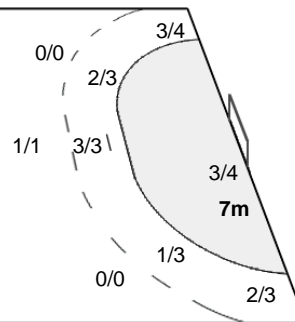

Defence

Goalkeepers Saves / Shots

1/9		1/11
3/6	1/1	0/2
0/3	0/1	1/9

1 VILLALBA ACOSTA M
0/1 1/7

12 YARYES ESTAQUE A		
1/8 3/6 0/3	1/1 0/1	0/4 0/2 1/9

Legend:

%	Efficiency	+	2 Minute + 2 Minute Suspensions	2Min	2 Minute Suspensions	6m	6 metre Shots
7m	7 metre Shots	9m	9 metre Shots	AS	Assists	BS	Blocked Shots
BC	Blue Cards	FB	Fast Breaks	G/S	Goals/Shots	N/A	Not Applicable
RC	Red Cards	S/S	Saves/Shots	ST	Steals	TO	Turnover
Wing	Wing Shots	YC	Yellow Cards			No.	Uniform Number
						TP	Time Played