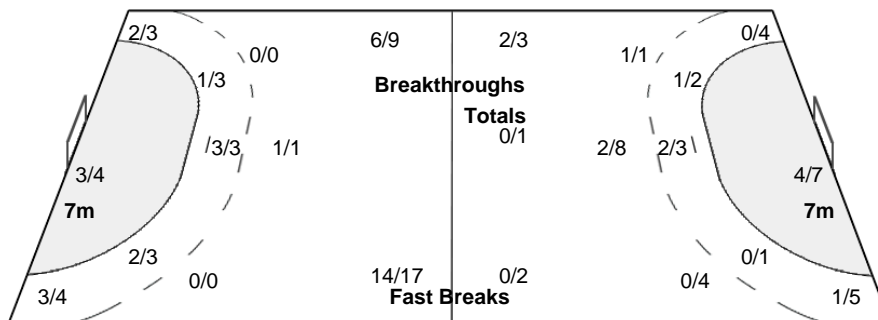

23rd Women's World Championship 2017 Germany

Preliminary Round - Group A

Match Team Statistics

Match No: 33

TUE 5 DEC 2017
18:00
Trier

FRA 35 - 13 PAR
(14 - 10) (21 - 3)

Referees: HIZAKI Kiyoshi / IKEBUCHI Tomokazu (JPN)

FRA - France

Shots Distribution

Players

Goals / Shots

3 DANCETTE B 2/2 1-Post	5 AYGLON SAURINA C	7 PINEAU A 2/2	8 LANDRE L 1/1 0/1 1-Post	10 ZAADI G 1/1 1/1	12 LEYNAUD A 1/1	13 HOUETTE M 1/1 4/4 3/3
14 NIAKATE K 1/1 1/1	16 DARLEUX C 1/2 1/1	17 DEMBELE S 1/1 4/4 1/1 1/2	20 FLIPPES L 1/1 2/2 1-Missed	21 KANOR O	24 EDWIGE B 1/1 1/2	27 NZE MINKO E 1/1 1-Post
29 NIOMBLA G 0/1 0/1	64 LACRABERE A 0/1 1/1 1-Post					

Team Goals / Shots

8/9	10/11
3/6	0/1
3/3	1/1
8/9	

1-Missed 4-Post

Offence