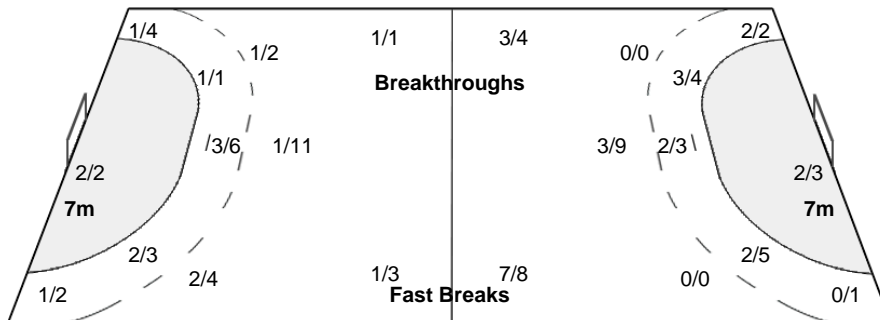

23rd Women's World Championship 2017 Germany

Preliminary Round - Group C

Match Team Statistics

Match No: 31

TUE 5 DEC 2017

17:45

Oldenburg

RUS 24 - 16 BRA

(14 - 7) (10 - 9)

Referees: HORVATH Peter / MARTON Balazs (HUN)

BRA - Brazil

Shots Distribution

Players

Goals / Shots

Team Goals / Shots

3/5	1/1	3/5
1/2	0/1	1/2
4/6		3/4
4-Missed	4-Post	5-Blocked

Offence

Defence

Goalkeepers Saves / Shots

1/2	2/2	1/2
1/7	1/1	1/5
0/7	1/2	2/6

12 ARENHART B

1/2	1/1	0/1
0/4		0/3
0/4	1/1	0/1

84 PESSOA M

	1/1	1/1
1/3	1/1	1/2
0/3	0/1	2/5

Legend:

%	Efficiency	+	2 Minute + 2 Minute Suspensions	AS	Assists	2Min	2 Minute Suspensions	6m	6 metre Shots
7m	7 metre Shots	9m	9 metre Shots	BS	Blocked Shots	BT	Breakthroughs	No.	Uniform Number
BC	Blue Cards	FB	Fast Breaks	G/S	Goals/Shots	N/A	Not Applicable	TP	Time Played
RC	Red Cards	S/S	Saves/Shots	ST	Steals	TO	Turnover		
Wing	Wing Shots	YC	Yellow Cards