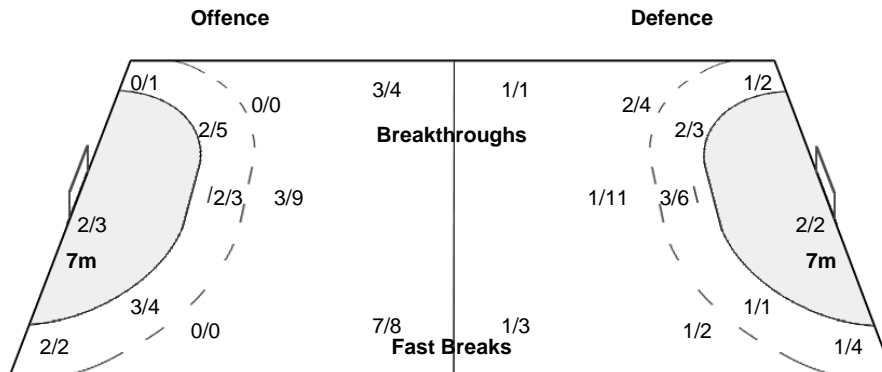

23rd Women's World Championship 2017 Germany

Preliminary Round - Group C

Match Team Statistics

Match No: 31

TUE 5 DEC 2017

17:45

Oldenburg

RUS 24 - 16 BRA

(14 - 7) (10 - 9)

Referees: HORVATH Peter / MARTON Balazs (HUN)

RUS - Russia

Shots Distribution

Players

Goals / Shots

7 DMITRIEVA D	13 VYAKHIREVA A	18 SAMOKHINA D	19 MAKEEVA K	27 VEDEKHINA P	29 UTKINA E	31 SABIROVA K
1/1	0/1 1/1	1/2 1/1 1/1	1/1	1/1 1/1	1/1	2/2
1-Post	1-Missed					1-Blocked

33 ILINA E	34 MALASHENKO E	36 MANAGAROVA I	66 KOCHETOVA A	70 PETROVA M	88 KALININA V	93 PUNKO A
1/1 1/1	0/1	3/3 2/2	0/1 0/1	1/1		0/1
1-Post						

97 MAKINA A	98 MARKOVA Y
0/1	1/1
1-Missed	

Team Goals / Shots		
1/2	0/2	1/2
6/7	0/1	4/5
7/7	1/2	4/6
2-Missed	2-Post	1-Blocked

Goalkeepers Saves / Shots		
2/5	0/1	2/5
1/2	1/1	1/2
2/6		1/4

29 UTKINA E		
2/5	0/1	2/4
1/2	1/1	1/2
2/6		1/4

88 KALININA V		
		0/1