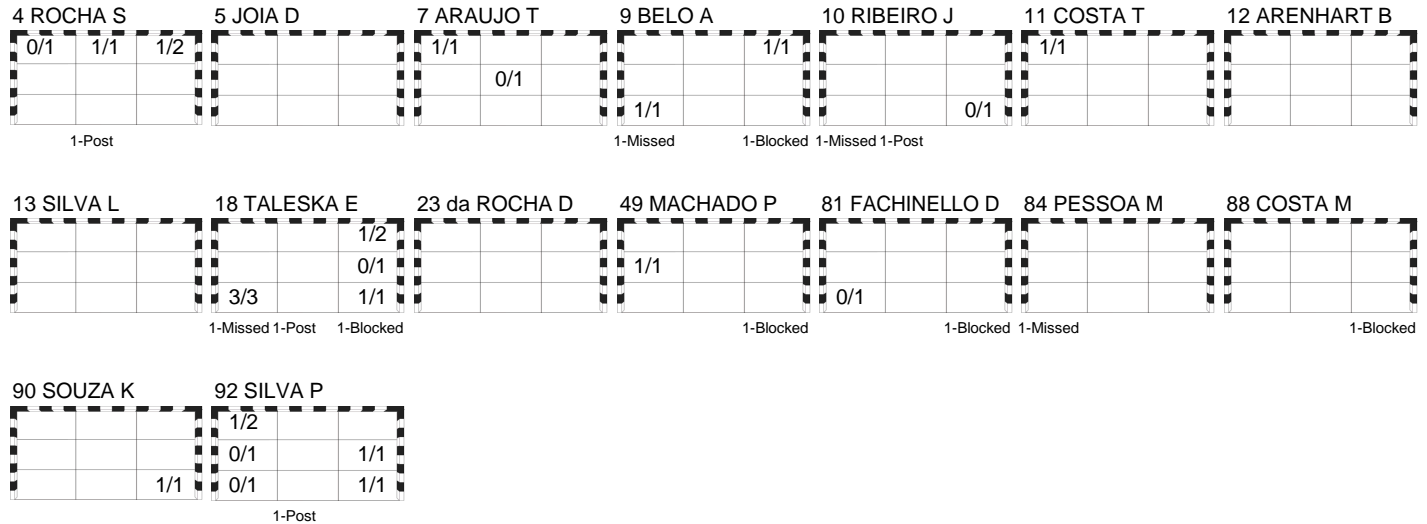

RUS 24 - 16 BRA

(14 - 7) (10 - 9)

Referees: HORVATH Peter / MARTON Balazs (HUN)

BRA - Brazil

Shots Distribution

Players

Goals / Shots

Team Goals / Shots

3/5	1/1	3/5
1/2	0/1	1/2
4/6		3/4
4-Missed	4-Post	5-Blocked

Offence

Defence

Goalkeepers Saves / Shots

1/2	2/2	1/2
1/7	1/1	1/5
0/7	1/2	2/6

12 ARENHART B

1/2	1/1	0/1
0/4		0/3
0/4	1/1	0/1

84 PESSOA M