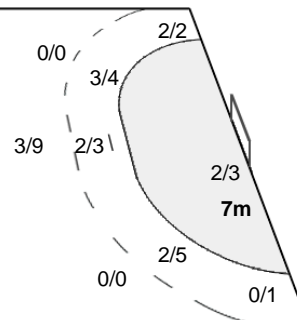

Defence

Goalkeepers Saves / Shots

1/2	2/2	1/2
1/7	1/1	1/5
0/7	1/2	2/6

12 ARENHART B

1/2	1/1	0/1
0/4		0/3
0/4	1/1	0/1

84 PESSOA M

	1/1	1/1
1/3	1/1	1/2
0/3	0/1	2/5

Legend:

%	Efficiency	+	2 Minute + 2 Minute Suspensions	AS	Assists	2Min	2 Minute Suspensions	6m	6 metre Shots
7m	7 metre Shots	9m	9 metre Shots	BS	Blocked Shots	BT	Breakthroughs	No.	Uniform Number
BC	Blue Cards	FB	Fast Breaks	G/S	Goals/Shots	N/A	Not Applicable	TP	Time Played
RC	Red Cards	S/S	Saves/Shots	ST	Steals	TO	Turnover		
Wing	Wing Shots	YC	Yellow Cards