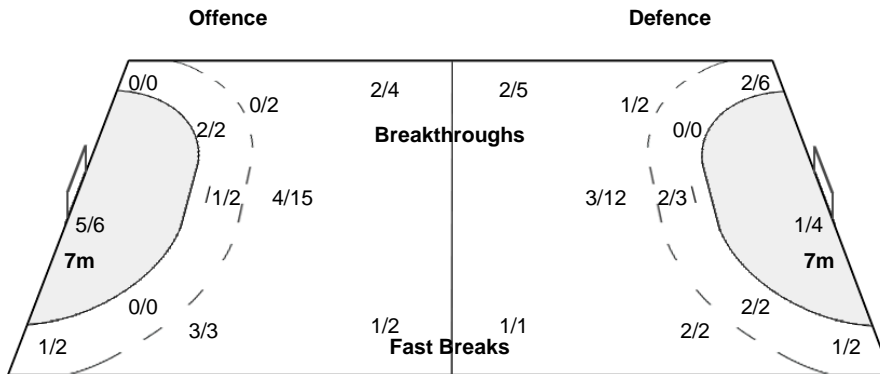

23rd Women's World Championship 2017 Germany

Preliminary Round - Group A

Match Team Statistics

Match No: 29

TUE 5 DEC 2017
20:30
Trier

ROU 19 - 17 ESP

(9 - 7) (10 - 10)

Referees: GRILLO LOPEZ Julian Ismael / LENCI Sebastian (ARG)

ROU - Romania

Shots Distribution

Players

Goals / Shots

2 UDRISTIOIU A	5 GEIGER M	7 BUCESCHI E	8 NEAGU C	13 LASLO C	14 POPA A	15 ARDEAN ELISEI V
	0/2	0/1	0/1	2/2	1/3	
	0/1	1/2	1/1	1/1	3/3	
		1/1	1/1	0/1	1/1	1/1
1-Missed		2-Missed 3-Post			1-Post	

16 DEDU D	19 FLORIANU F	20 DUMANSKA Y	21 PINTEA C	23 BERBECE A	25 TOMESCU A	31 ZAMFIRESCU M
	0/1		1/1			
	0/1		0/1			
			1/1			
			1/1			

33 TATAR T	90 DRAGUT A
	1/1
	1/1

Team Goals / Shots

3/3		3/6
2/4	1/4	5/7
2/3	0/1	3/3
3-Missed		4-Post

Goalkeepers Saves / Shots

0/2		1/1
3/4	4/4	1/4
1/6		1/7

16 DEDU D

		0/1

20 DUMANSKA Y

0/2		1/1
3/4	4/4	1/4
1/6		1/6