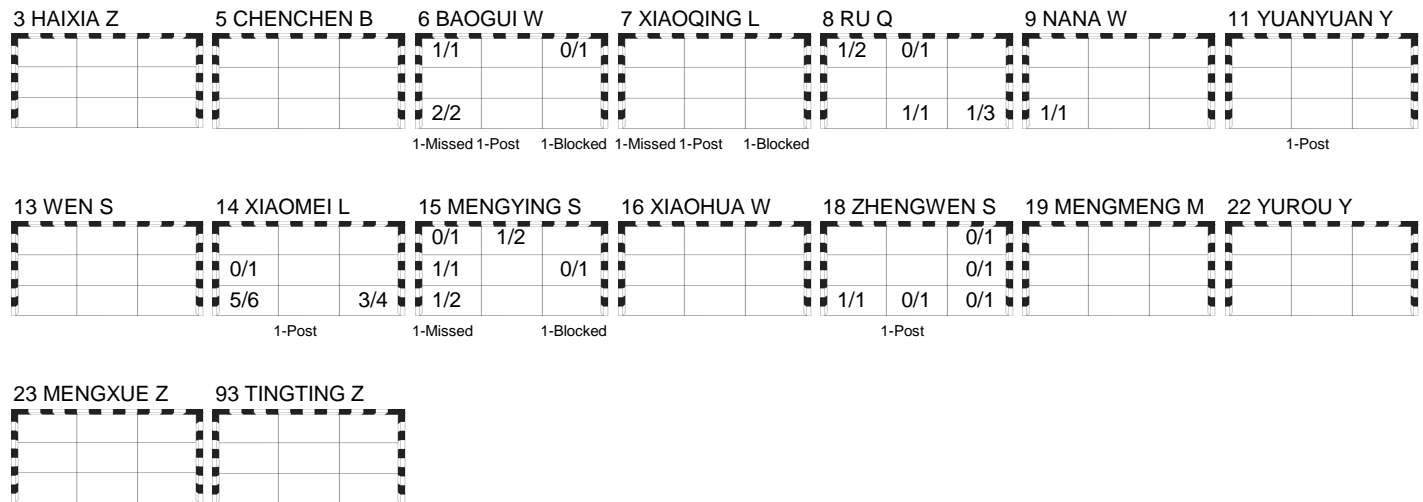

23rd Women's World Championship 2017 Germany

Preliminary Round - Group D

Match Team Statistics

Match No: 28

TUE 5 DEC 2017
12:00
Leipzig

KOR 31 - 19 CHN
(18 - 10) (13 - 9)

Referees: GARCIA Ignacio / MARIN Andreu (ESP)

CHN - P.R. of China

Shots Distribution

Players

Goals / Shots

Team Goals / Shots

2/4	1/3	0/2
1/2		0/2
10/12	1/2	4/8

3-Missed 5-Post 3-Blocked