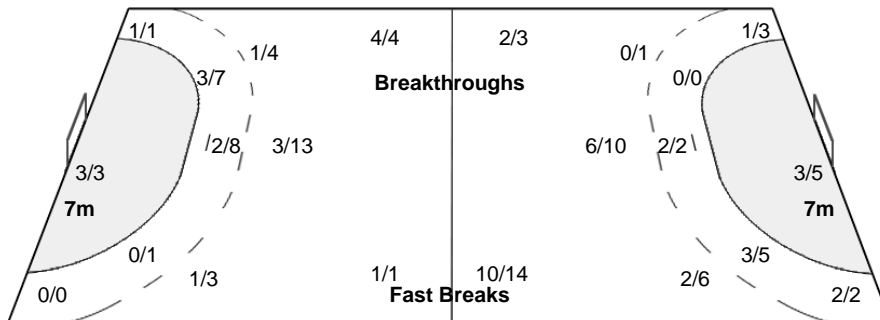

Offence

Goalkeepers Saves / Shots

1/8	1/1	0/5
3/5	2/3	3/9
0/3	0/2	1/6

16 XIAOHUA W

0/1		0/1

22 YUROU Y

1/8	1/1	0/5
3/5	2/3	3/9
0/2	0/2	1/5

Legend:		
%	Efficiency	
7m	7 metre Shots	
BC	Blue Cards	
RC	Red Cards	
Wing	Wing Shots	
+	2 Minute + 2 Minute Suspensions	
9m	9 metre Shots	
FB	Fast Breaks	
S/S	Saves/Shots	
YC	Yellow Cards	
AS	Assists	
G/S	Goals/Shots	
ST	Steals	
2Min	2 Minute Suspensions	
BS	Blocked Shots	
N/A	Not Applicable	
TO	Turnover	
6m	6 metre Shots	
BT	Breakthroughs	
No.	Uniform Number	
TP	Time Played