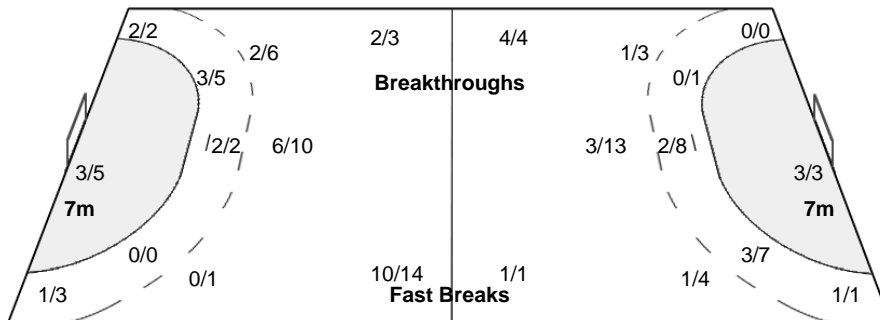

23rd Women's World Championship 2017 Germany

Preliminary Round - Group D

Match Team Statistics

Match No: 28

TUE 5 DEC 2017
12:00
Leipzig

KOR 31 - 19 CHN
(18 - 10) (13 - 9)

Referees: GARCIA Ignacio / MARIN Andreu (ESP)

KOR - Korea

Shots Distribution

Players

Goals / Shots

2 KIM S 2/2 0/1 1/1	7 JO H 1/1 0/1 1/1	9 SONG H 0/1 1/1	11 RYU E 0/1 1/1	12 JU H 1/1	14 JUNG J 0/1	15 CHOI S 1/1
1-Missed						1-Blocked
16 PARK S	17 SIM H	18 KIM H	19 KANG E 0/1 1/1	21 SONG J 1/1 1/1	22 SONG J 1/1	23 LEE M 1/1 0/1 2/2 1/1
				1-Blocked	2-Missed	1-Blocked
29 YU S 2/2 1/2	36 JEONG J 2/2 1/2 2/3					
2-Post	1-Blocked					

Team Goals / Shots

7/8	0/1	5/5
2/5	1/3	6/9
3/3	2/2	5/6

3-Missed 2-Post 4-Blocked

Offence

Goalkeepers Saves / Shots

2/4	2/3	2/2
1/2		2/2
2/12	1/2	4/8

12 JU H		

16 PARK S		
1/2	2/3	2/2
1/2		2/2
2/10	1/2	4/7

36 JEONG J		
1/2		
0/1		0/1