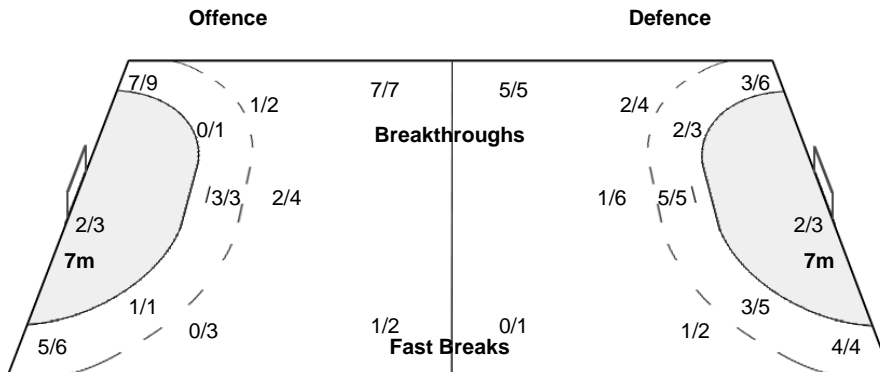

23rd Women's World Championship 2017 Germany

Preliminary Round - Group C

Match Team Statistics

Match No: 27

TUE 5 DEC 2017
12:00
Oldenburg

MNE 28 - 29 JPN

(15 - 12) (13 - 17)

Referees: LAH Bojan / SOK David (SLO)

JPN - Japan

Shots Distribution

Players

Goals / Shots

2 NAGATA M	3 SUNAMI K	4 SUNAMI Y	5 SHIOTA S	7 FUJITA A	9 YOKOSHIMA A	12 ITANO M
		2/4	1/1 1/1		2/2	1/2

1-Missed

13 KATSUREN C	15 TADA H	21 IKEHARA A	24 HARA N	25 OHYAMA M	27 SASAKI H	28 NAGATA S
1/1 0/1		1/1 2/2 2/2	1/2 3/3	1/1 1/1	1/1 1/1	1/1 1/1

1-Blocked

29 MATSUMURA A	30 KAMETANI S
1/1 1/3 1/2	1/1

2-Missed

Team Goals / Shots	
5/7	3/4
4/7	4/5
7/8	6/6

3-Missed   1-Blocked

Goalkeepers Saves / Shots		
3/6	0/1	0/2
1/5	0/1	2/6
3/13	0/2	1/2

12 ITANO M
0/1

30 KAMETANI S		
3/6	0/1	0/2
1/5		2/5
3/13	0/2	1/2

Legend:		
%	Efficiency	
7m	7 metre Shots	
BC	Blue Cards	
RC	Red Cards	
Wing	Wing Shots	
+	2 Minute + 2 Minute Suspensions	
9m	9 metre Shots	
FB	Fast Breaks	
S/S	Saves/Shots	
YC	Yellow Cards	
AS	Assists	
G/S	Goals/Shots	
ST	Steals	
2Min	2 Minute Suspensions	
BS	Blocked Shots	
N/A	Not Applicable	
TO	Turnover	
6m	6 metre Shots	
BT	Breakthroughs	
No.	Uniform Number	
TP	Time Played