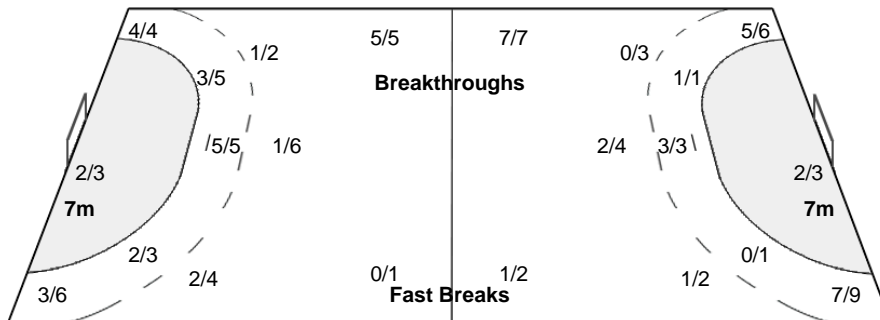

23rd Women's World Championship 2017 Germany

Preliminary Round - Group C

Match Team Statistics

Match No: 27

TUE 5 DEC 2017

12:00

Oldenburg

MNE 28 - 29 JPN

(15 - 12) (13 - 17)

Referees: LAH Bojan / SOK David (SLO)

MNE - Montenegro

Shots Distribution

Players

Goals / Shots

1 RAJCIC M	4 RADICEVIC J	9 JAUKOVIC D	10 BRNOVIC T	12 HASANIC A	15 KLIKOVAC A	16 NENEZIC L
	2/2 4/4 1/1	1/2	1/1 1/1 1/1 1/2 1/1 1/1			
		1-Missed				
23 UJKIC D	25 MALOVIC D	27 PREMOVIC S	32 BULATOVIC K	55 PAVICEVIC I	71 KLIKOVAC B	80 DESPOTOVIC J
		0/1	1/2 2/3 0/1	0/1	1/1 1/1	1/1
			2-Post			1-Post
90 RAICEVIC M	96 GRBIC I					
1/1 1/1 1/1 1/1	0/2 1/1 2/3					
1-Post	1-Missed					

Team Goals / Shots

3/6	1/1	2/2
4/5	1/1	4/6
10/13	2/2	1/2

2-Missed 4-Post

Offence

Goalkeepers Saves / Shots

2/7	1/4
3/7	1/5
1/8	0/6

1 RAJCIC M

2/4	1/2
1/5	1/3
1/6	0/4

12 HASANIC A

0/1	
1/1	0/1
	0/1

16 NENEZIC L

0/2	0/2
1/1	0/1
0/2	0/1