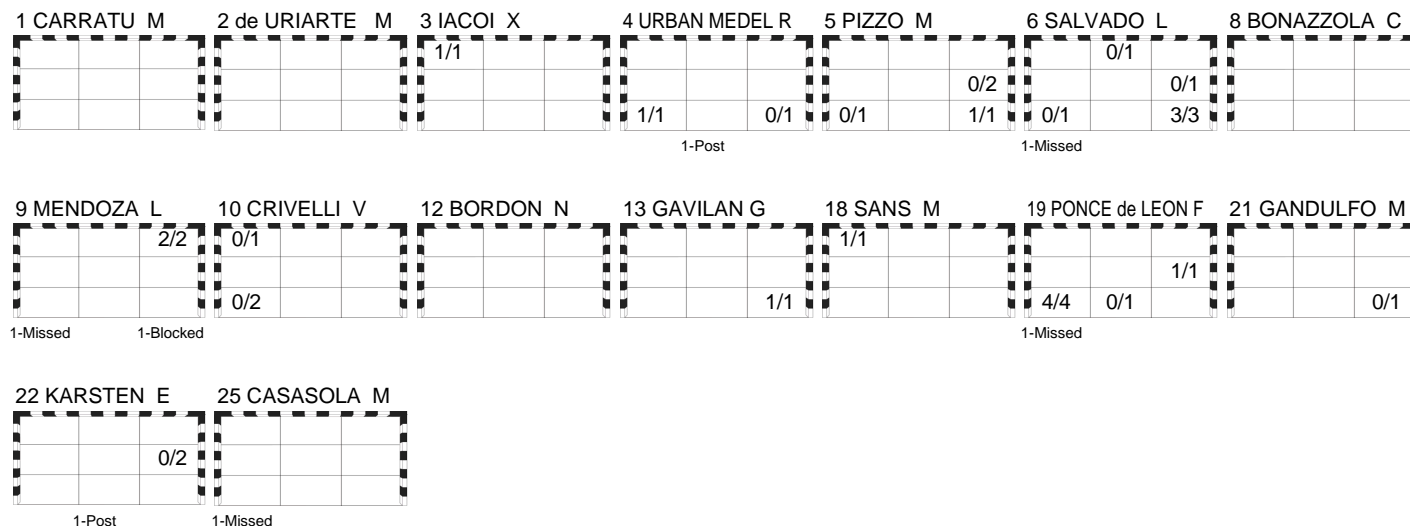

23rd Women's World Championship 2017 Germany

Preliminary Round - Group B

Match Team Statistics

Match No: 26

TUE 5 DEC 2017

14:00

Bietigheim

HUN 33 - 15 ARG

(18 - 7) (15 - 8)

Referees: SCHULZE Robert / TONNIES Tobias (GER)

ARG - Argentina

Shots Distribution

Players

Goals / Shots

Team Goals / Shots

2/3	0/1	2/2
		1/6
5/9	0/1	5/7

4-Missed 2-Post 1-Blocked