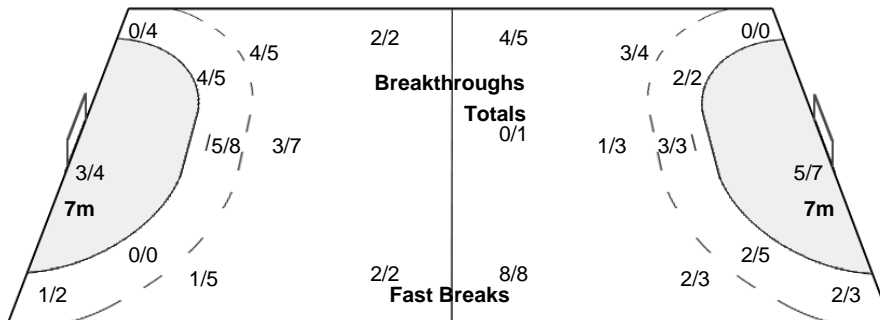

23rd Women's World Championship 2017 Germany

Preliminary Round - Group A

Match Team Statistics

Match No: 25

TUE 5 DEC 2017
14:00
Trier

SLO 32 - 25 ANG

(15 - 15) (17 - 10)

Referees: PAVICEVIC Ivan / RAZNATOVIC Milos (MNE)

ANG - Angola

Shots Distribution

Players

Goals / Shots

2 NENGANGA V	3 da SILVA I	4 PAULINO M	6 MACHADO J	7 SILVA V	8 PAULO H	10 KASSOMA A
			1/1		1/2	1/1 1/1 2/2
			1/1		1/1	0/1
				1/1	1/3	1/1
			2-Missed		2-Post	
12 BRANCO C	13 KAMALANDUA N	14 OLIVEIRA R	15 CARLOS A	16 ALBERTO M	17 PERES D	21 CAZANGA M
			0/1			1/3 2/2
			0/1	0/1		1/2
			4/5	1/2		2/2
			1-Missed 1-Post			
31 dos SANTOS J	90 GUIALO I					
						1/1
						0/1
1/1	1/1					

Team Goals / Shots

4/8	2/2	4/4
3/5	0/1	0/2
9/12		3/4
3-Missed	3-Post	

Offence

Defence

Goalkeepers Saves / Shots

3/8	0/3
1/2	2/9
0/9	0/1 1/7

12 BRANCO C

3/6	0/3
1/2	2/9
0/7	0/1 1/5

16 ALBERTO M

0/2	
0/2	0/2

Legend:	% Efficiency	+ 2 Minute + 2 Minute Suspensions	2Min 2 Minute Suspensions	6m 6 metre Shots
7m 7 metre Shots	9m 9 metre Shots	AS Assists	BS Blocked Shots	BT Breakthroughs
BC Blue Cards	FB Fast Breaks	G/S Goals/Shots	N/A Not Applicable	No. Uniform Number
RC Red Cards	S/S Saves/Shots	ST Steals	TO Turnover	TP Time Played
Wing Wing Shots	YC Yellow Cards