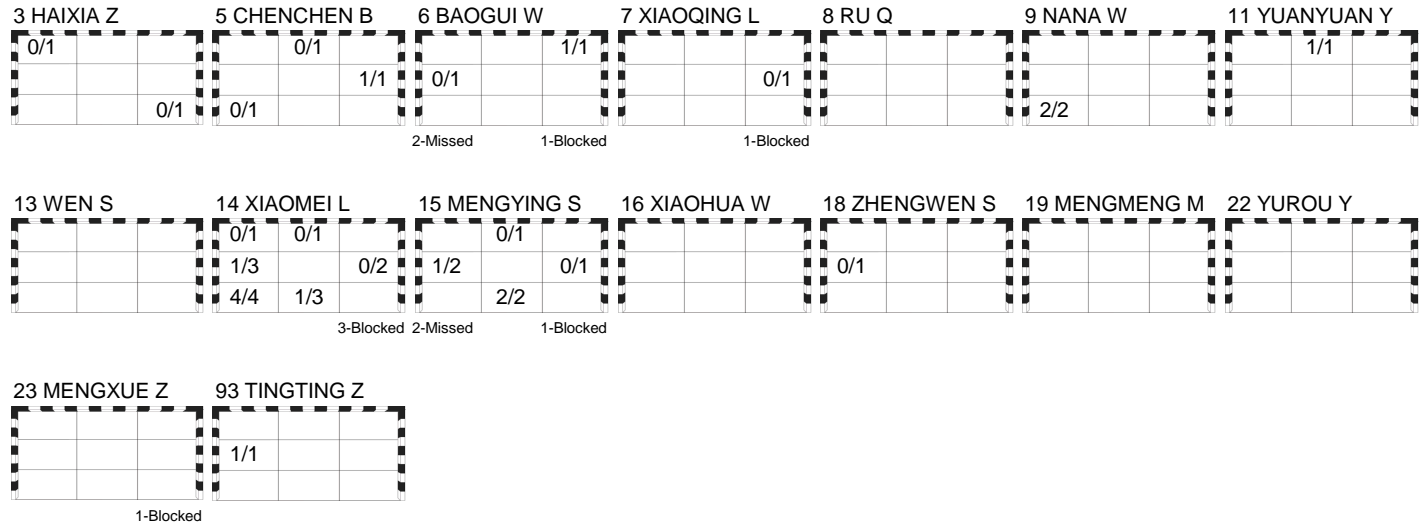

23rd Women's World Championship 2017

Germany

Preliminary Round - Group D

Match Team Statistics

Match No: 24

SUN 3 DEC 2017
18:00
Leipzig

CHN 15 - 40 NED

(9 - 20) (6 - 20)

Referees: ROEN Guro / ARNTSEN Kjersti (NOR)

CHN - P.R. of China

Shots Distribution

Players

Goals / Shots

Team
Goals / Shots

0/2	1/4	1/1
3/8		1/5
6/7	3/5	0/1
4-Missed		7-Blocked