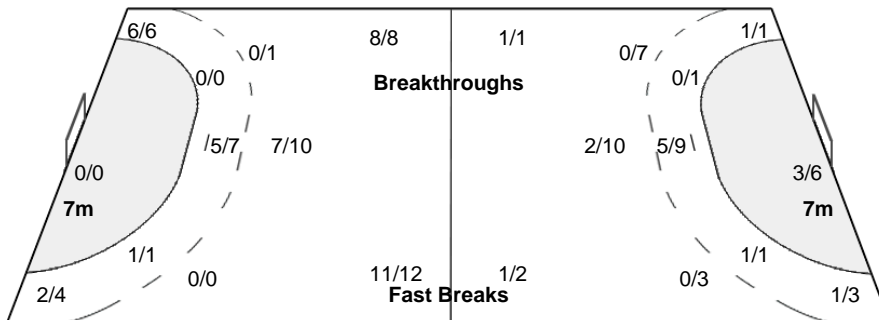

23rd Women's World Championship 2017 Germany

Preliminary Round - Group D

Match Team Statistics

Match No: 24

SUN 3 DEC 2017
18:00
Leipzig

CHN 15 - 40 NED
(9 - 20) (6 - 20)

Referees: ROEN Guro / ARNTSEN Kjersti (NOR)

NED - Netherlands

Shots Distribution

Players

Goals / Shots

4 STEENBAKKERS A	5 KRAMER J	6 van der HEIJDEN L	7 BONT D	8 ABBINGH L	10 SNELDER D	11 KNIPPENBORG L
1/1 2/2 1/1		0/1 2/2	0/1 1/1	1/1 2/2 1/1	1/1 1/1	1/1 1/1 1/1
13 BROCH Y	17 GROOT N	18 DULFER K	23 JANKOVIC J	24 SMEETS M	25 ROZEMALEN C	26 MALESTEIN A
1/1 1/1	2/2 1/1	1/1	2/2	2/3	2/2 1/1	1/1 1/1 2/2
33 WESTER T	79 POLMAN E					
0/1	0/1 1/1 3/3	1/1				

Team Goals / Shots

4/5	2/3	1/1
4/4		0/1
13/13	2/3	14/16

2-Post

Offence