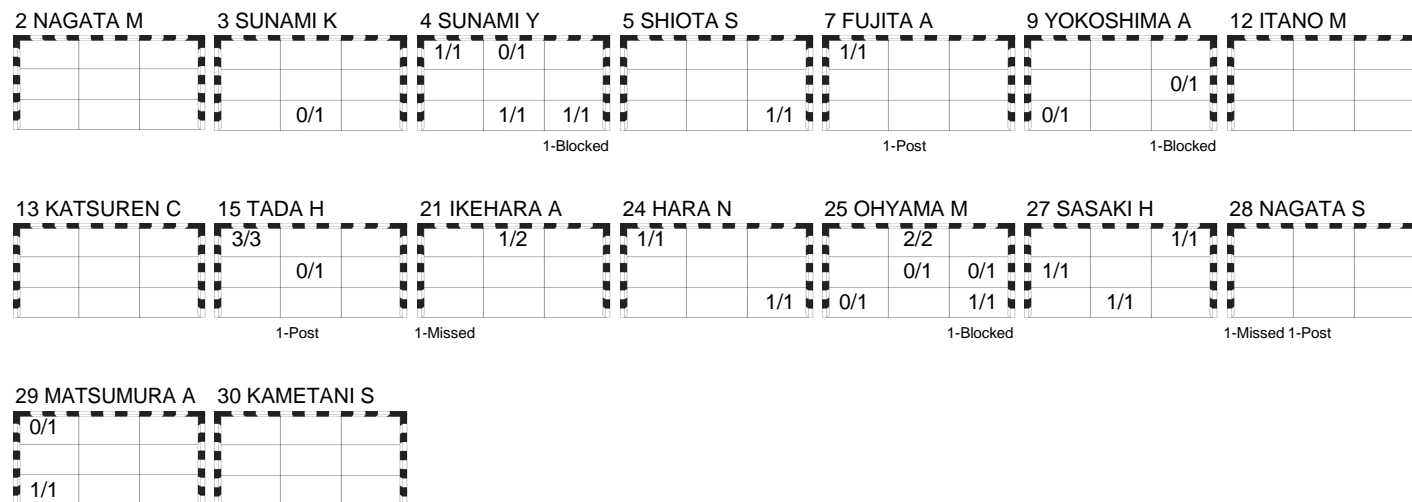

JPN 18 - 32 DEN

(5 - 16) (13 - 16)

Referees: ANTIC Vanja / JAKOVLJEVIC Jelena (SRB)

JPN - Japan

Shots Distribution

Players

Goals / Shots

Team Goals / Shots