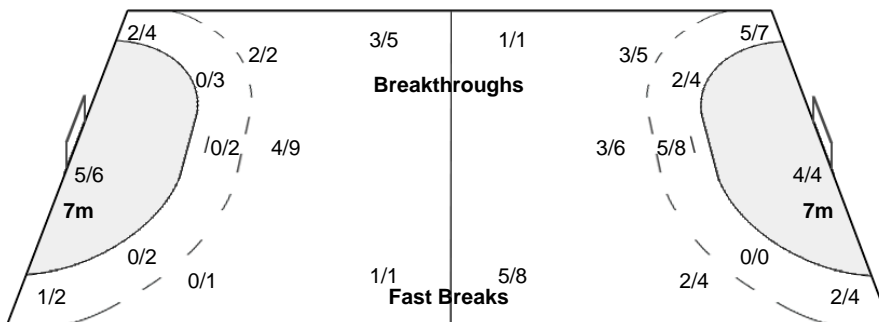

Offence

Defence

Goalkeepers Saves / Shots

2/4	1/3	1/5
2/6	3/6	0/7
0/4	1/3	0/4

12 ITANO M

	0/1	
1/1		0/1

30 KAMETANI S

2/4	1/2	1/5
1/5	3/6	0/5
0/4	1/3	0/4