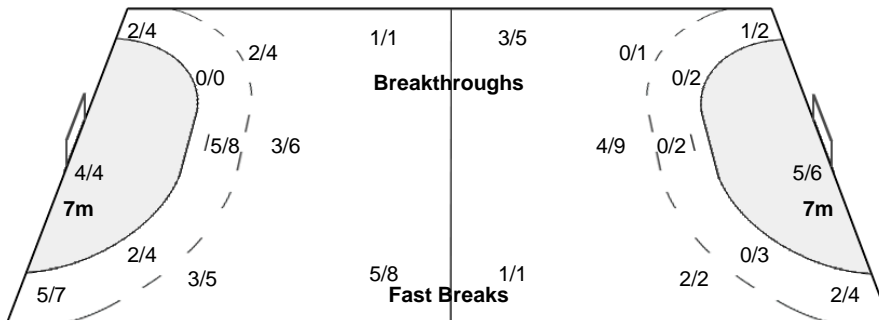

23rd Women's World Championship 2017 Germany

Preliminary Round - Group C

Match Team Statistics

Match No: 23

SUN 3 DEC 2017

20:30

Oldenburg

JPN 18 - 32 DEN

(5 - 16) (13 - 16)

Referees: ANTIC Vanja / JAKOVLJEVIC Jelena (SRB)

DEN - Denmark

Shots Distribution

Players

Goals / Shots

1 TOFT S	5 IVERSEN S	7 FISKER M	9 WOLLER F	10 HEINDAHL K	13 BOHME S	14 GRIGEL L
	1/2 0/1 1/1	1/1 1/1	0/1 1/1	1/1 1/2 1/1	2/2 1/1 1/1	1/1
	0/1 1/1	1/1	1/1	1/1 1/2	1-Post	1-Missed
		1-Missed	1-Post	1-Post	1-Post	1-Missed
18 TRANBORG M	19 JORGENSEN L	21 KRISTIANSEN K	23 JORGENSEN K	27 BURGAARD L	28 JORGENSEN S	31 HAUGSTED L
1/1			0/1 1/1 1/1	0/1	1/1 1/1	1/1
			1-Missed 1-Post	1/1	2/2 1/1	1-Missed 1-Post

40 REINHARDT A

Team Goals / Shots

2/4	2/3	4/5
4/6	3/6	7/7
4/4	2/3	4/4
4-Missed	5-Post	

Offence

Defence

Goalkeepers Saves / Shots

1/7	2/5	0/1
0/1	2/2	2/2
2/3	1/3	0/4

1 TOFT S

0/5	2/3	0/1
0/1	2/2	2/2
2/3	1/2	0/3

40 REINHARDT A

	0/1	

Legend:

%	Efficiency	+	2 Minute + 2 Minute Suspensions	2Min	2 Minute Suspensions	6m	6 metre Shots
7m	7 metre Shots	9m	9 metre Shots	AS	Assists	BS	Blocked Shots
BC	Blue Cards	FB	Fast Breaks	G/S	Goals/Shots	N/A	Not Applicable
RC	Red Cards	S/S	Saves/Shots	ST	Steals	TO	Turnover
Wing	Wing Shots	YC	Yellow Cards			No.	Uniform Number
						TP	Time Played