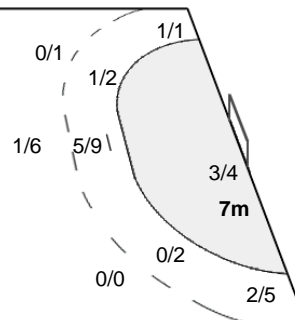

Defence

Goalkeepers Saves / Shots

0/3	0/1	1/5
1/3	1/1	3/3
4/6	3/4	1/3

12 NAVARRO GIMENEZ S

0/3	0/1	1/5
1/3	1/1	3/3
4/6	3/4	1/3

48 ZOQBI de PAULA D

Legend:		
% Efficiency	+ 2 Minute + 2 Minute Suspensions	2Min 2 Minute Suspensions
7m 7 metre Shots	9m 9 metre Shots	BS Blocked Shots
BC Blue Cards	AS Assists	BT Breakthroughs
RC Red Cards	FB Fast Breaks	N/A Not Applicable
Wing Wing Shots	G/S Goals/Shots	TO Turnover
	ST Steals	6m 6 metre Shots
	YC Yellow Cards	No. Uniform Number
		TP Time Played