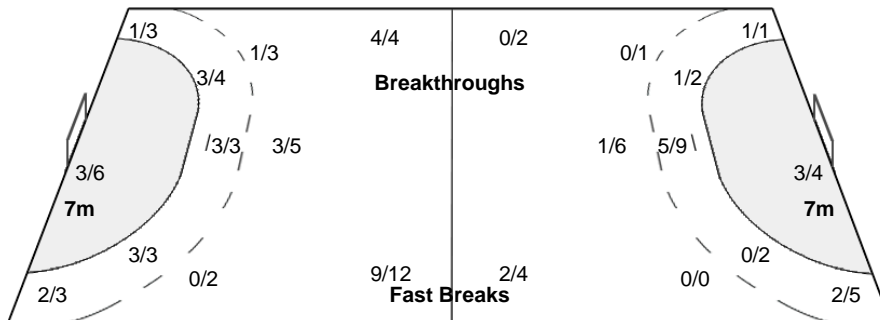

23rd Women's World Championship 2017 Germany

Preliminary Round - Group A

Match Team Statistics

Match No: 21

SUN 3 DEC 2017
20:30
Trier

PAR 15 - 32 ESP

(6 - 16) (9 - 16)

Referees: GRILLO LOPEZ Julian Ismael / LENCI Sebastian (ARG)

ESP - Spain

Shots Distribution

Players

Goals / Shots

4 MARTIN BERENGUER C	5 NUNEZ NISTAL M	8 ARDERIUS MARTIN S	12 NAVARRO GIMENEZ S	14 CHAVEZ HERNANDEZ E	17 GUTIERREZ BERMEJO	18 ECHEVERRIA MARTINE
		1/1 1/1 1/1	2/2 2/3			0/1 0/1 1/1
			1-Post	1-Post	1-Missed	
19 GARCIA AVILA P	20 GONZALEZ de GARIBA	25 PENA ABAURREA N	27 GONZALEZ ORTEGA L	32 GONZALEZ ALVAREZ M	39 RODRIGUEZ RODRIGUE	42 MUSONS GIMENO I
1/1 1/1	2/2		1/1 2/2	1/1 3/3		0/1 2/2
1-Blocked 1-Blocked	2-Post		1-Blocked 1-Missed 1-Post			1-Missed 1-Post
48 ZOQBI de PAULA D	86 CABRAL BARBOSA A					

Team Goals / Shots

2/4	1/1	10/10
3/3	0/1	4/6
6/6		6/7
3-Missed	6-Post	1-Blocked

Offence