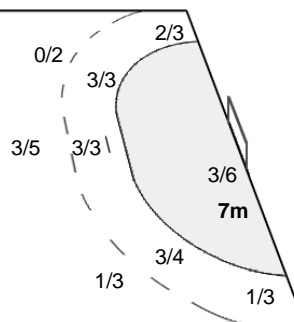

Team Goals / Shots

3/3	1/1	4/5
2/3	0/1	0/3
2/6	1/4	2/3

2-Missed 2-Post 3-Blocked

Offence

Defence

Goalkeepers Saves / Shots

2/4	0/1	0/10
0/3	1/1	2/6
0/6		1/7

1 VILLALBA ACOSTA M