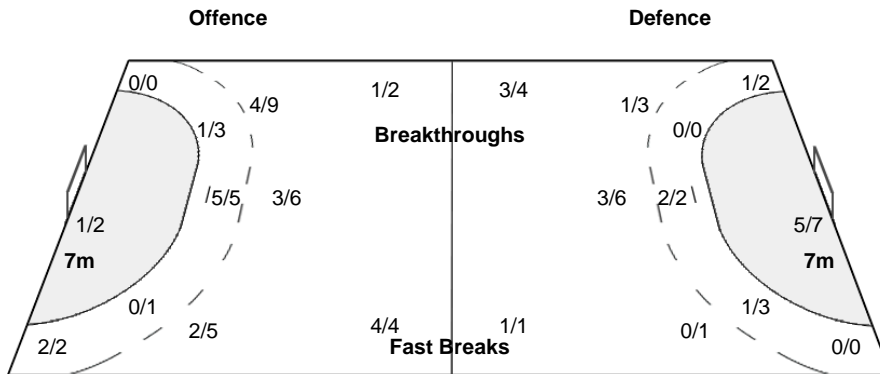

23rd Women's World Championship 2017 Germany

Preliminary Round - Group D

Match Team Statistics

Match No: 20

KOR 18 - 23 GER

(10 - 11) (8 - 12)

SUN 3 DEC 2017

20:30

Leipzig

Referees: KURTAGIC Mirza / WETTERWIK Mattias (SWE)

GER - Germany

Shots Distribution

Players

Goals / Shots

3 KLEIN I	6 KAROLIUS J	10 LOERPER A	11 SMITS X	12 KRAMARCZYK K	13 BEHNKE J	16 WOLTERING C
		1/1 1/1	1/1		1/1 1/1	

21 MANSSON N	23 HUBER S	24 FISCHER L	26 GESCHKE A	29 LAUENROTH A	31 WOHLBOLD K	37 STOLLE A
1/1	1/2 1/1 0/1 1/1		0/1 1/1 1/1 0/1		0/1 0/1	1/1
1-Missed 2-Post	1-Blocked	1-Post	1-Blocked			1-Missed

42 GUBERNATIS F
2/2 1/1
1/1 1/1
0/1 2/2
2-Blocked

Team Goals / Shots		
2/2	1/2	4/4
4/7	1/1	2/2
1/3	3/4	5/5
2-Missed	3-Post	4-Blocked

Goalkeepers Saves / Shots		
0/2	2/3	1/5
2/2		0/4
1/5	2/4	1/2

12 KRAMARCZYK K		
	2/3	1/4
2/2		0/2
1/4	2/3	1/1

16 WOLTERING C		
0/2		0/1
		0/2
0/1	0/1	0/1

Legend:					
%	Efficiency	+	2 Minute + 2 Minute Suspensions	2Min	2 Minute Suspensions
7m	7 metre Shots	9m	9 metre Shots	BS	Blocked Shots
BC	Blue Cards	AS	Assists	N/A	Not Applicable
RC	Red Cards	G/S	Goals/Shots	TO	Turnover
Wing	Wing Shots	S/S	Saves/Shots	6m	6 metre Shots
		ST	Steals	BT	Breakthroughs
		YC	Yellow Cards	No.	Uniform Number
				TP	Time Played