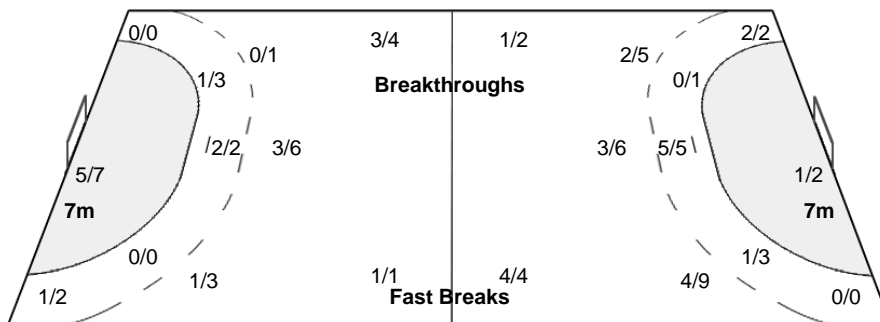

23rd Women's World Championship 2017 Germany

Preliminary Round - Group D

Match Team Statistics

Match No: 20

SUN 3 DEC 2017
20:30
Leipzig

KOR 18 - 23 GER
(10 - 11) (8 - 12)

Referees: KURTAGIC Mirza / WETTERWIK Mattias (SWE)

KOR - Korea

Shots Distribution

Players

Goals / Shots

2 KIM S	7 JO H	9 SONG H	11 RYU E	12 JU H	14 JUNG J	15 CHOI S
	0/1	1/1	1/1 0/1	1/1 0/1		0/1 1/1

1-Missed

16 PARK S	17 SIM H	18 KIM H	19 KANG E	21 SONG J	22 SONG J	23 LEE M
	1/1 1/1	1/2 1/1	2/2 1/1			1/2 0/1 1/1

2-Blocked

29 YU S

Team Goals / Shots

2/2	1/3	4/5
0/2		4/4
4/5	2/4	1/2

1-Missed

2-Blocked

Offence

Defence

Goalkeepers Saves / Shots

0/2	1/2	0/4
3/7	0/1	0/2
2/3	1/4	0/5

12 JU H

0/1	0/1	0/1
0/2		0/1
2/3		0/2

16 PARK S

0/1	1/1	0/2
3/5		
	0/2	0/1