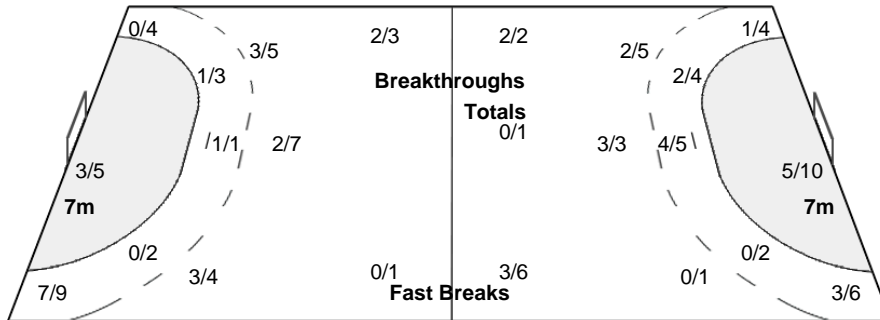

23rd Women's World Championship 2017 Germany

Preliminary Round - Group B

Match Team Statistics

Match No: 18

SUN 3 DEC 2017

18:00

Bietigheim

HUN 22 - 25 SWE

(11 - 11) (11 - 14)

Referees: KOO Bon-Ok / LEE Seok (KOR)

HUN - Hungary

Shots Distribution

Players

Goals / Shots

2 SZOELLOSI-ZACSIK S	6 SCHATZL N	8 KOVACSICS A	13 GOERBICZ A	14 KISFALUDY A	15 KLIVINYI K	16 BIRO B
0/1	1/1 2/2	0/2 1/1	2/2 0/1	0/1	0/1 2/2	0/1
1-Missed	1/1 1/1	0/2 2/3	1/1 1/1		1-Missed 3/3	1-Blocked 0/1
22 BODI B	23 SZEKERES K	24 MAYER S	33 KOVACS A	34 MESZAROS R	45 HAFRA N	61 JANURIK K
0/1			1/1 1/1			1/2
	0/2		1/1 1/1	1/1	1/1	1-Blocked
66 LUKACS V	96 TOTH G					
0/1						

Team

Goals / Shots

3/3	1/2	5/5
1/6	0/1	1/3
7/7		4/9

5-Missed 1-Post 2-Blocked

Offence