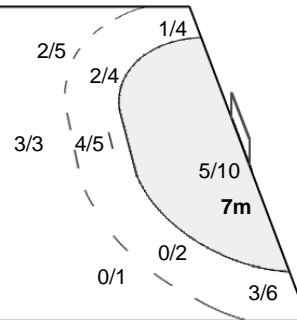

Team

Goals / Shots

| | | |
|-----|-----|-----|
| 3/3 | 1/2 | 5/5 |
| 1/6 | 0/1 | 1/3 |
| 7/7 | | 4/9 |

5-Missed 1-Post 2-Blocked

Offence

Defence

Goalkeepers

Saves / Shots

| | | |
|-----|-----|-----|
| 2/4 | 3/3 | 1/5 |
| 1/6 | | 4/6 |
| 1/6 | 0/4 | 1/4 |

16 BIRO B

| | | |
|-----|-----|-----|
| 2/4 | 3/3 | 1/5 |
| 1/6 | | 3/5 |
| 1/5 | 0/4 | 1/4 |

61 JANURIK K

| | | |
|-----|--|--|
| 0/1 | | |
|-----|--|--|