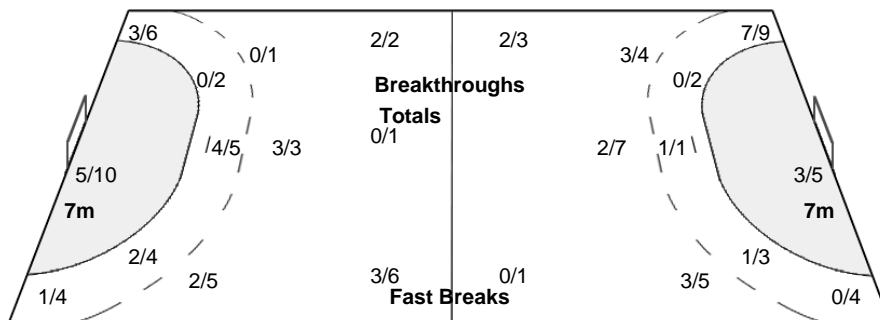

23rd Women's World Championship 2017 Germany

Preliminary Round - Group B

Match Team Statistics

Match No: 18

SUN 3 DEC 2017

18:00

Bietigheim

HUN 22 - 25 SWE

(11 - 11) (11 - 14)

Referees: KOO Bon-Ok / LEE Seok (KOR)

SWE - Sweden

Shots Distribution

Players

Goals / Shots

1 BUNDSSEN J	2 TOFT HANSEN U	4 MELLEGARD O	5 EKENMAN-FERNIS E	6 STROEMBERG C	8 ROBERTS J	9 SAND L
0/1	0/1	1/1	0/1	0/1	0/1	2/2
1/1	1/1	1/1	0/1	0/1	2/2	0/1
		1-Missed	1-Missed		1-Post 2-Blocked	
11 GUSTIN D	12 IDEHN F	14 WESTBERG J	19 LAGERQUIST A	20 GULLDEN I	22 BLOMSTRAND H	24 HAGMAN N
1/1	1/1			0/1	1/1	1/1
				3/3	2/2	1/1
1-Missed		1-Missed		2-Post		1-Missed 1-Post
27 JACOBSEN S	29 ALM J					

Team Goals / Shots

2/4	0/3	4/5
5/6		2/6
5/6	4/4	3/4
5-Missed	4-Post	2-Blocked

Offence

Defence

Goalkeepers Saves / Shots

0/3	1/2	0/5
5/6	1/1	2/3
0/7		5/9

1 BUNDSSEN J

0/3	1/2	0/5
5/6	1/1	2/3
0/7		5/8

12 IDEHN F

		0/1

Legend:

%	Efficiency	+	2 Minute + 2 Minute Suspensions	AS	Assists	2Min	2 Minute Suspensions	6m	6 metre Shots
7m	7 metre Shots	9m	9 metre Shots	BS	Blocked Shots	BT	Breakthroughs	No.	Uniform Number
BC	Blue Cards	FB	Fast Breaks	G/S	Goals/Shots	N/A	Not Applicable	TP	Time Played
RC	Red Cards	S/S	Saves/Shots	ST	Steals	TO	Turnover		
Wing	Wing Shots	YC	Yellow Cards