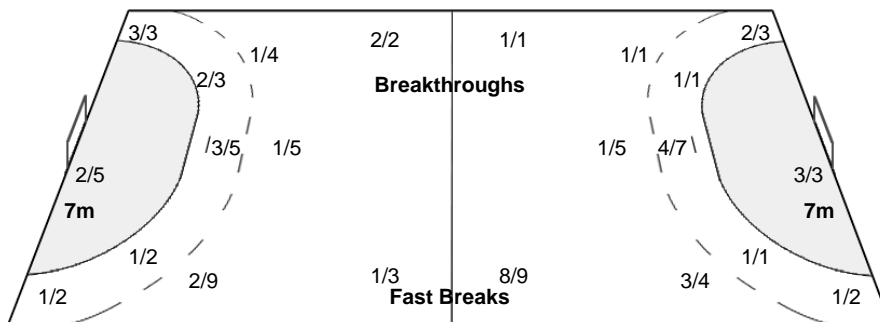

23rd Women's World Championship 2017 Germany

Preliminary Round - Group A

Match Team Statistics

Match No: 17

SUN 3 DEC 2017
18:00
Trier

ANG 19 - 26 FRA
(10 - 11) (9 - 15)

Referees: KRICHEN Samir / MAKHLOUF Samir (TUN)

ANG - Angola

Shots Distribution

Players

Goals / Shots

2 NENGANGA V	3 da SILVA I	4 PAULINO M	6 MACHADO J	7 SILVA V	8 PAULO H	10 KASSOMA A
1/1		0/1		0/1		2/2
0/1	1/1	1/1	0/1	1/1		1/1
		1-Missed	1-Missed 1-Post			1-Missed
12 BRANCO C	13 KAMALANDUA N	14 OLIVEIRA R	15 CARLOS A	16 ALBERTO M	17 PERES D	21 CAZANGA M
			1/1 1/1 1/1			1/3
			0/1		0/1	0/2
				2-Blocked	1-Missed	2-Missed
31 dos SANTOS J	90 GUIALO I					
1/1						
	0/1 0/1 2/2					
	1/1					
	1-Missed	1-Blocked				

Team Goals / Shots

1/1	3/4	5/7
1/3	0/2	2/4
3/4	2/2	2/5
7-Missed	1-Post	3-Blocked

Offence