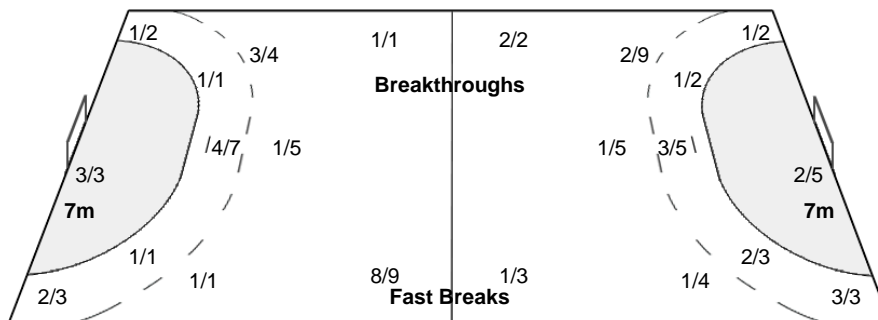

23rd Women's World Championship 2017 Germany

Preliminary Round - Group A

Match Team Statistics

Match No: 17

SUN 3 DEC 2017
18:00
Trier

ANG 19 - 26 FRA
(10 - 11) (9 - 15)

Referees: KRICHEN Samir / MAKHLOUF Samir (TUN)

FRA - France

Shots Distribution

Players

Goals / Shots

3 DANCETTE B 1/1 1/1 1-Missed	5 AYGLON SAURINA C 1/1 0/1	7 PINEAU A 1/1 1-Missed	8 LANDRE L 1/1 1/2 1/1 1/1 1/1 1-Missed	10 ZAADI G 0/1	12 LEYNAUD A 1/2 2/2	13 HOUETTE M 1/1
14 NIAKATE K 0/1	16 DARLEUX C	17 DEMBELE S	20 FLIPPES L 1/1 1/1	21 KANOR O 1/1	24 EDWIGE B	27 NZE MINKO E 1/1
29 NIOMBLA G 1/1 5-Missed	64 LACRABERE A 2/2 1/1 1/1 1/1 2/2 2-Missed					

Team Goals / Shots

7/8	3/5	5/5
1/1		1/2
4/5	1/1	4/4

5-Missed

Offence

Goalkeepers Saves / Shots

0/1	1/4	2/7
2/3	2/2	2/4
1/4	0/2	3/5

12 LEYNAUD A

0/1	1/4	1/5
2/3	2/2	2/4
1/4	0/2	3/5

16 DARLEUX C

Legend:

% Efficiency	+ 2 Minute + 2 Minute Suspensions	AS Assists	2Min 2 Minute Suspensions	6m 6 metre Shots
7m 7 metre Shots	9m 9 metre Shots	G/S Goals/Goals	BS Blocked Shots	BT Breakthroughs
BC Blue Cards	FB Fast Breaks	ST Steals	N/A Not Applicable	No. Uniform Number
RC Red Cards	S/S Saves/Shots		TO Turnover	TP Time Played
Wing Wing Shots	YC Yellow Cards