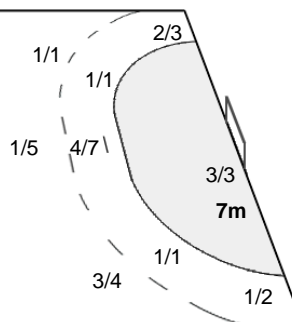

Defence

Goalkeepers Saves / Shots

1/8	2/5	0/5
0/1		1/2
1/5	0/1	0/4

12 BRANCO C

1/4	1/4	0/4
0/1		
1/5	0/1	0/1

16 ALBERTO M

0/4	1/1	0/1
		1/2
		0/3