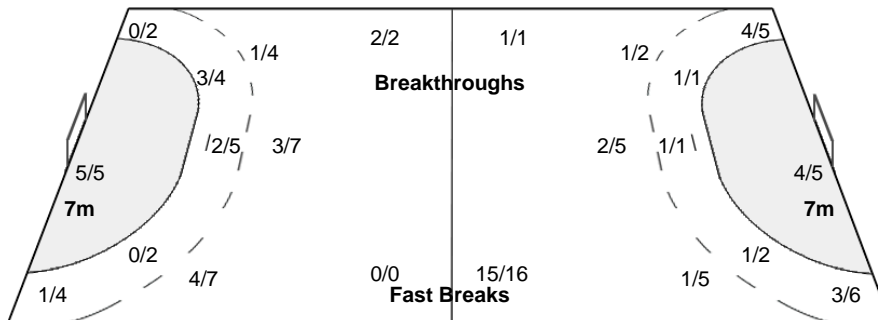

23rd Women's World Championship 2017 Germany

Preliminary Round - Group D

Match Team Statistics

Match No: 16

CMR 21 - 34 SRB

(9 - 20) (12 - 14)

SUN 3 DEC 2017

14:00

Leipzig

Referees: GARCIA Ignacio / MARIN Andreu (ESP)

CMR - Cameroon

Shots Distribution

Players

Goals / Shots

1 MBEN MBEDIANG N	2 NGO NLENG KALDJOB	3 NCHOUAPOUGNIGNI P	4 MAHALA FONGUIENG G	5 YUOH Y	6 MOSSY SOLLE J	7 DJIEPMOU MEDIBE V
		1/1		1/1		
			1/1	0/1	1/1	1/2
			0/1	1/1		0/1
		1-Post 1-Blocked				1-Missed 1-Post 1-Blocked
8 NDONGO ADZOMO M	10 TOUBA BYOLO Y	12 ABIABAKON ONOUKOU	14 YOTCHOUM J	15 ESSAM A	16 AWU BESSONG EPAH L	17 BANIOMO J
	0/2	2/2		1/1		
	0/1				0/1	
	2/2	1/1	0/1			1/1
				1-Missed		1-Blocked
18 NJAMPOU NONO A	35 ATANGANA BELIBI L					
	2/3					
	0/2					
	4/4					
	1/2					
	1-Post					

Team Goals / Shots

1/3	6/7
0/3	1/4
9/10	2/4
2/3	2/3
2-Missed	3-Post
	3-Blocked

Offence

Defence

Goalkeepers Saves / Shots

1/10	0/1	0/4
1/4		3/4
1/8	2/3	0/8

1 MBEN MBEDIANG N

	0/1	
1/2		0/5

12 ABIABAKON ONOUKOU

1/8		0/4
		2/2
0/4	1/1	0/1

16 AWU BESSONG EPAH L

0/2		
1/4		1/2
0/2	1/2	0/2