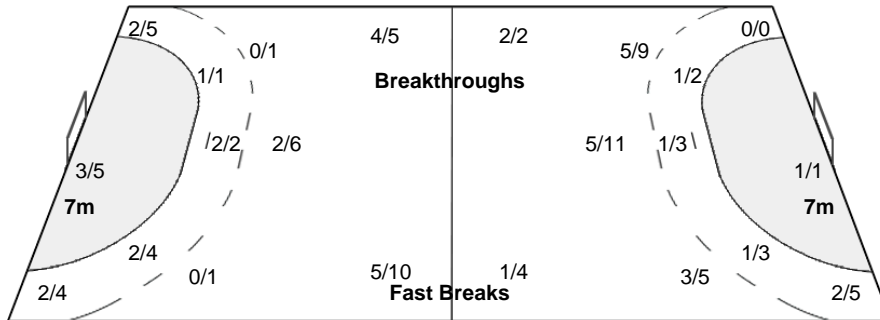

23rd Women's World Championship 2017 Germany

Preliminary Round - Group C

Match Team Statistics

Match No: 15

SUN 3 DEC 2017

14:00

Oldenburg

TUN 22 - 23 BRA

(13 - 10) (9 - 13)

Referees: LAH Bojan / SOK David (SLO)

BRA - Brazil

Shots Distribution

Players

Goals / Shots

Player	Goals	Shots	Notes
1 MORESCHI G	0	3	
4 ROCHA S	1	1	2-Post
5 JOIA D	2	3	1/2
7 ARAUJO T	0	1	1-Post
9 BELO A	1	1	2-Missed
10 RIBEIRO J	3	3	1-Post
11 COSTA T	0	1	
12 ARENHART B	0	0	
13 SILVA L	0	0	
18 TALESKA E	1	1	2-Missed 1-Post
23 da ROCHA D	2	2	
49 MACHADO P	0	0	
84 PESSOA M	1	1	
88 COSTA M	0	1	1-Missed
90 SOUZA K	0	0	
92 SILVA P	0	1	

Team Goals / Shots

1/1	0/1	5/8
3/8		1/2
6/7	2/2	5/5

5-Missed 5-Post

Offence

Defence

Goalkeepers Saves / Shots

2/8	1/1	2/5
2/2		
2/11	2/4	1/3

1 MORESCHI G

12 ARENHART B

2/4		1/3
1/6	2/4	0/1

84 PESSOA M

0/4		1/2
2/2		
1/5		1/2