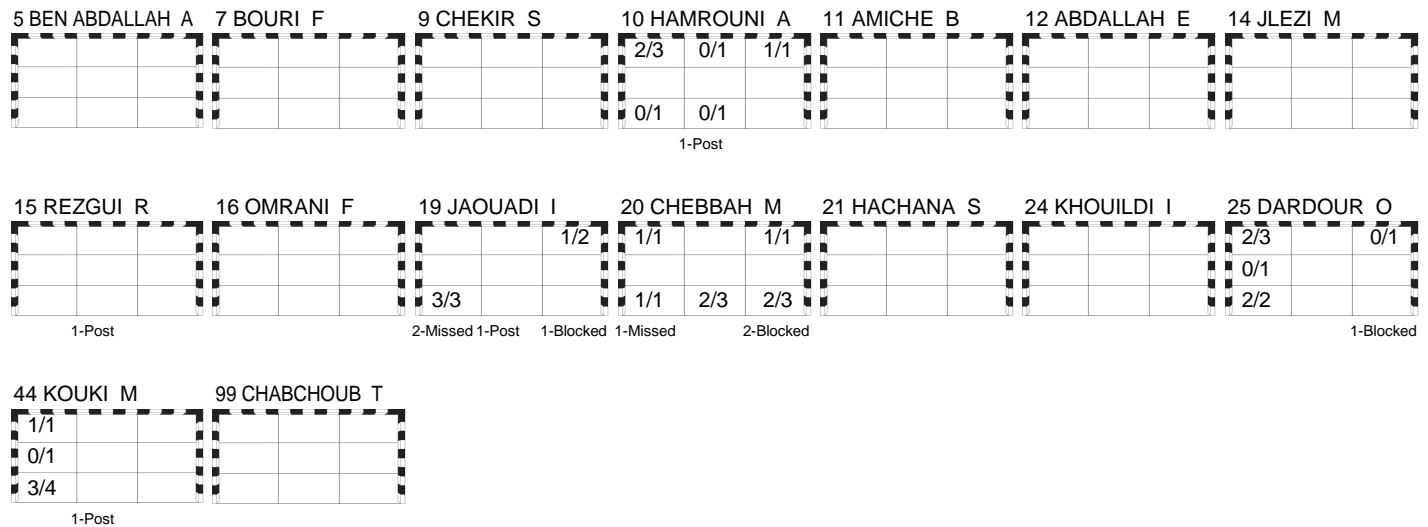

23rd Women's World Championship 2017 Germany

Preliminary Round - Group C

Match Team Statistics

Match No: 15

SUN 3 DEC 2017

14:00

Oldenburg

TUN 22 - 23 BRA

(13 - 10) (9 - 13)

Referees: LAH Bojan / SOK David (SLO)

TUN - Tunisia

Shots Distribution

Players

Goals / Shots

Team Goals / Shots

Offence