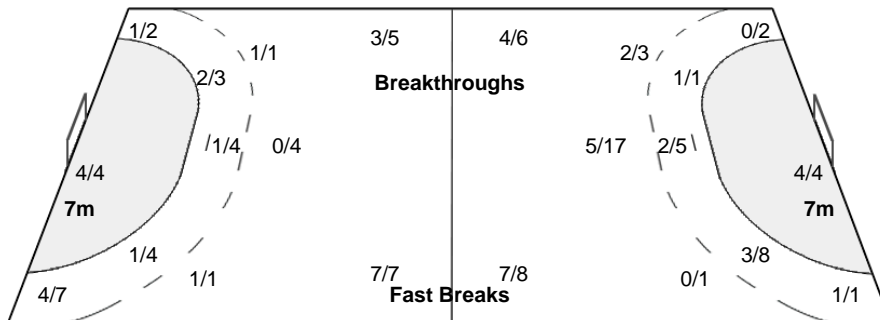

23rd Women's World Championship 2017 Germany

Preliminary Round - Group B

Match Team Statistics

Match No: 14

SUN 3 DEC 2017

14:00

Bietigheim

POL 25 - 29 CZE

(15 - 12) (10 - 17)

Referees: CHRISTIANSEN Carina / HANSEN Line (DEN)

POL - Poland

Shots Distribution

Players

Goals / Shots

4 GORNA A	8 KOBYLINSKA M	10 ROSZAK R	11 GRZYB K	12 GAWLIK W	14 KUDLACZ-GLOC K	15 JANISZEWSKA K
0/0	2/2	1/1	1/2	1/1	2/2	1/1
	1-Missed 1-Post		1/1	0/1	3/4	1/1
			1-Missed		1-Post 1-Blocked	1/2
16 PLACZEK A	17 ZAWISTOWSKA D	18 ZYCH A	20 DRABIK J	24 KOZLOWSKA J	31 LISEWSKA S	66 SZARAWAGA J
0/0	1/1	0/0	0/1	1/1	0/0	0/0
			1/1			
			1-Missed			
89 ACHRUK K	92 URTNOWSKA E					
1/1	2/2					
0/1						
0/1	1/1	1/2				
1-Post		1-Blocked				

Team Goals / Shots

2/4	1/1	7/8
1/2	0/1	0/1
8/10	2/2	4/5
3-Missed	3-Post	2-Blocked

Offence