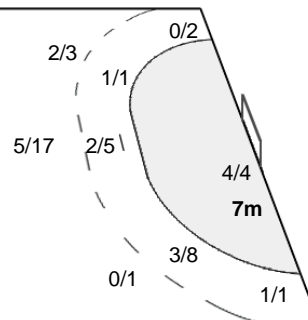

Defence

Goalkeepers Saves / Shots

1/3	2/4
4/7	0/3
2/9	3/13

12 GAWLIK W

0/1	0/1
1/1	
0/2	

16 PLACZEK A

1/2	2/3
3/6	0/3
2/7	3/12