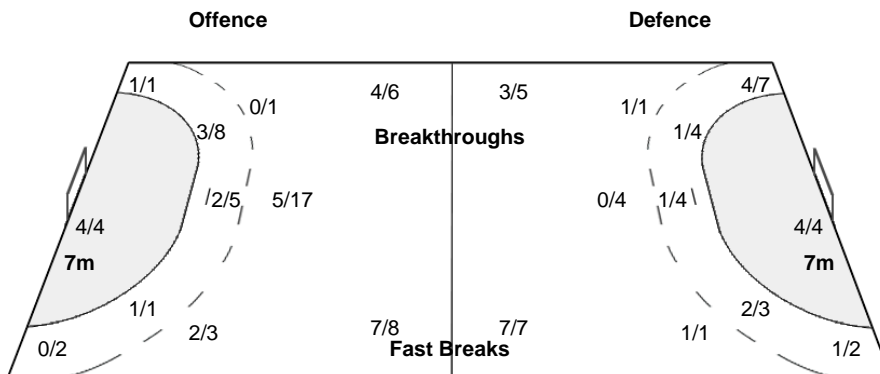

23rd Women's World Championship 2017 Germany

Preliminary Round - Group B

Match Team Statistics

Match No: 14

SUN 3 DEC 2017

14:00

Bietigheim

POL 25 - 29 CZE

(15 - 12) (10 - 17)

Referees: CHRISTIANSEN Carina / HANSEN Line (DEN)

CZE - Czech Republic

Shots Distribution

Players

Goals / Shots

6 GALUSKOVA V	7 RYSANKOVA H	9 SALCAKOVA K	10 MANAKOVA P	14 KORDOVSKA K	15 HRBKOVA M	16 SATRAPOVA L
	1/1		1/1 0/1	1/1	0/1 0/1	1/1
	1-Missed	2-Blocked			1-Post 2-Blocked	

18 LUZUMOVA I	27 ADAMKOVA P	28 MARCIKOVA S	30 MUELLNEROVA D	31 SETELIKOVA A	33 KUDLACKOVA P	44 ZACHOVA D
1/1 0/1 2/2	2/2 1/1 1/1					1/1
1-Missed	1-Blocked		1-Blocked			

51 JERABKOVA M	67 MALA V
0/1 2/4 1/2	0/2 1/1 3/3
1-Missed	3-Blocked

Team Goals / Shots		
2/3		2/4
3/7	1/2	3/3
7/9	1/2	10/13
3-Missed	1-Post	9-Blocked

Goalkeepers Saves / Shots		
2/4	0/1	1/8
1/2	1/1	1/1
2/10	0/2	1/5

16 SATRAPOVA L		
2/4		1/7
1/2	1/1	1/1
2/10	0/2	1/5

30 MUELLNEROVA D		

33 KUDLACKOVA P		
	0/1	0/1