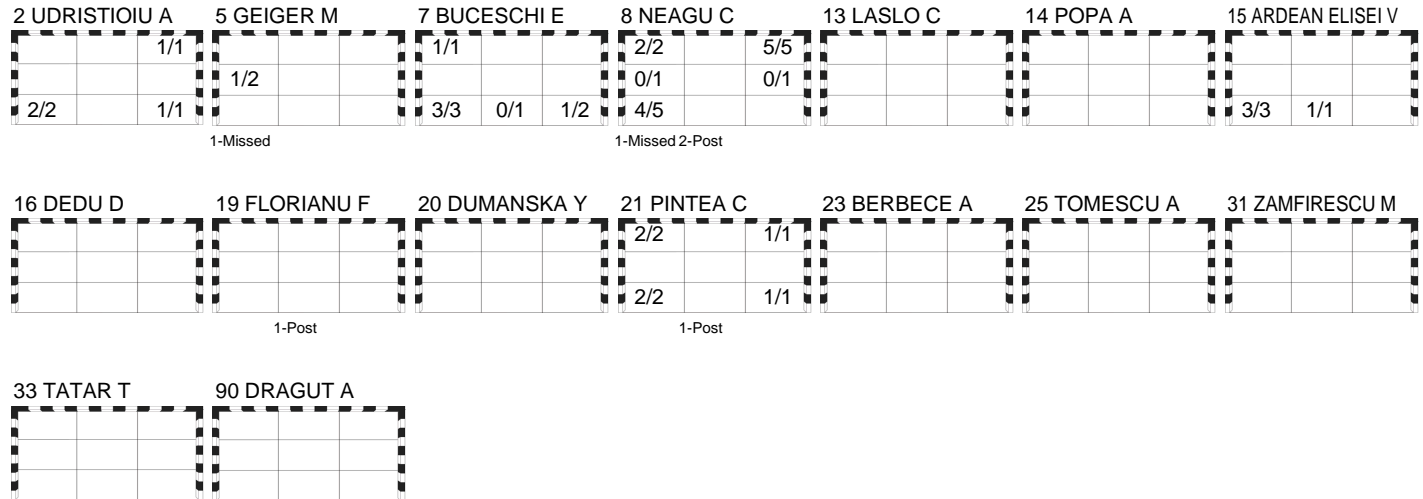

SLO 28 - 31 ROU

(14 - 14) (14 - 17)

Referees: PAVICEVIC Ivan / RAZNATOVIC Milos (MNE)

ROU - Romania

Shots Distribution

Players

Goals / Shots

Team Goals / Shots