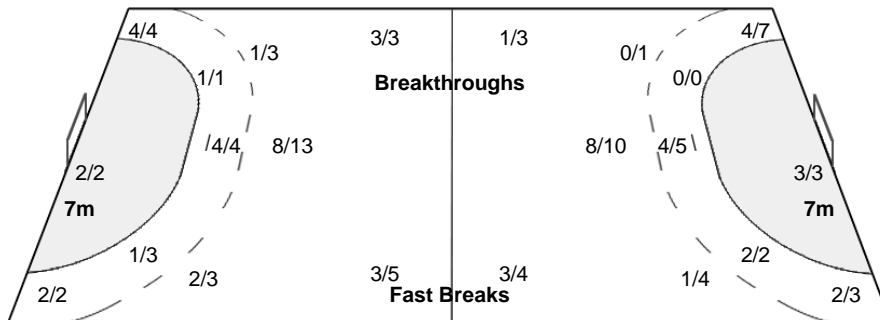

Offence

Defence

Goalkeepers Saves / Shots

3/12	0/5
4/6	1/1
0/5	2/9

16 DEDU D

3/12	0/4
4/6	1/1
0/5	1/8

20 DUMANSKA Y

Legend:

%	Efficiency	+	2 Minute + 2 Minute Suspensions	2Min	2 Minute Suspensions	6m	6 metre Shots
7m	7 metre Shots	9m	9 metre Shots	AS	Assists	BS	Blocked Shots
BC	Blue Cards	FB	Fast Breaks	G/S	Goals/Shots	N/A	Not Applicable
RC	Red Cards	S/S	Saves/Shots	ST	Steals	TO	Turnover
Wing	Wing Shots	YC	Yellow Cards			BT	Breakthroughs
						No.	Uniform Number
						TP	Time Played