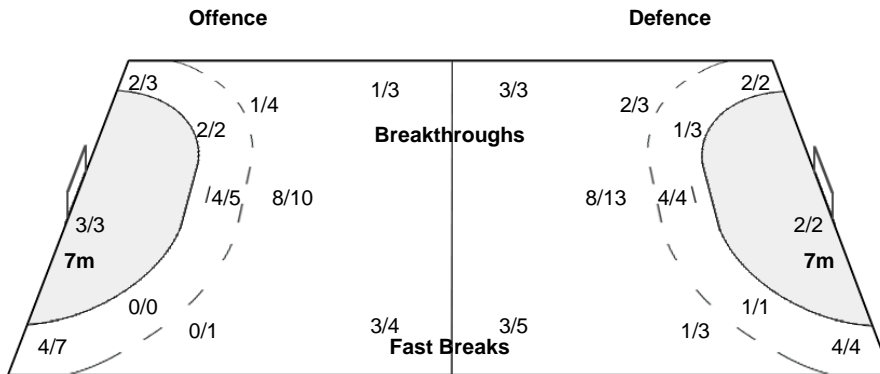

23rd Women's World Championship 2017 Germany

Preliminary Round - Group A

Match Team Statistics

Match No: 13

SUN 3 DEC 2017

14:00

Trier

SLO 28 - 31 ROU

(14 - 14) (14 - 17)

Referees: PAVICEVIC Ivan / RAZNATOVIC Milos (MNE)

SLO - Slovenia

Shots Distribution

Players

Goals / Shots

3 FERFOLJA T	5 RUDMAN T	6 GROS A	9 ZABJEK N	10 STANKO T	11 ABINA A	18 ZULIC N
		4/4	2/2	1/1		1/1
		2/3	0/1			0/2
		1/1	1/1	1/1	3/4	1/1
						1/2

1-Post 1-Blocked

19 IRMAN N	20 KOREN A	21 PANDZIC A	24 VUCKO H	27 VRCEK A	30 VOJNOVIC M	32 KRHLIKAR L
0/1	4/4					0/1
				1/1	1/1	
						1/1

1-Missed

41 BEGANOVIC A	71 AMON I
	0/2
	2/2
	1/1

1-Post

Team Goals / Shots

9/12	5/5
2/6	0/1
5/5	7/9

1-Missed 2-Post 1-Blocked

Goalkeepers Saves / Shots

0/5	0/7
2/3	1/1
1/15	1/4

21 PANDZIC A

0/5	0/6
2/3	1/1
1/15	1/3

30 VOJNOVIC M

	0/1
	0/1