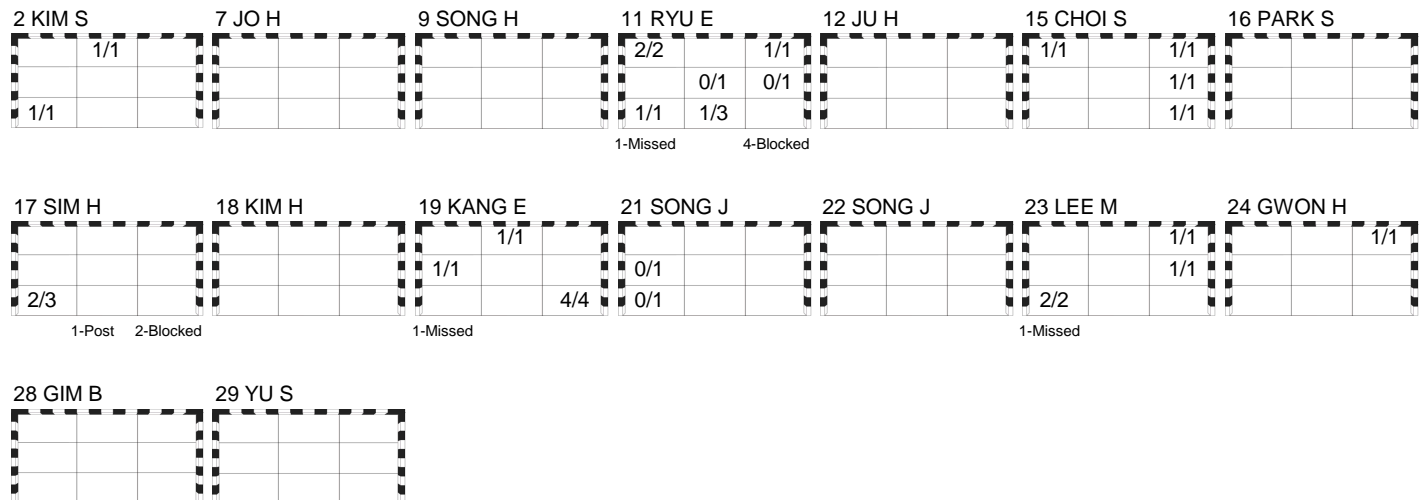

23rd Women's World Championship 2017 Germany

Preliminary Round - Group D

Match Team Statistics

Match No: 12

SAT 2 DEC 2017
18:00
Leipzig

NED 22 - 24 KOR

(11 - 14) (11 - 10)

Referees: GARCIA Ignacio / MARIN Andreu (ESP)

KOR - Korea

Shots Distribution

Players

Goals / Shots

Team Goals / Shots

3/3	2/2	4/4
1/2	0/1	2/3
6/8	1/3	5/5

3-Missed 1-Post 6-Blocked