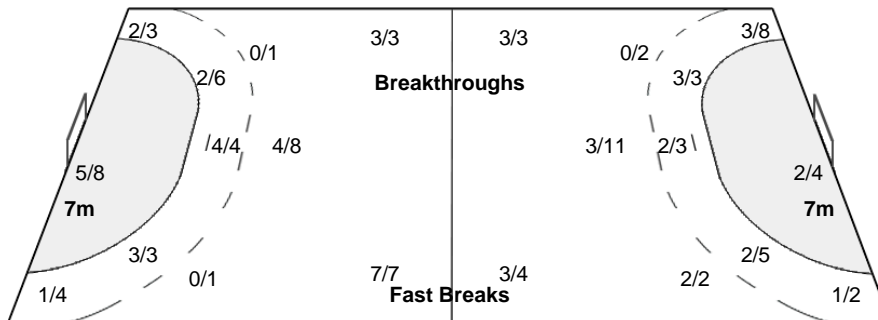

23rd Women's World Championship 2017

Germany

Preliminary Round - Group C

Match Team Statistics

Match No: 11

SAT 2 DEC 2017
20:30
Oldenburg

DEN 24 - 31 MNE

(12 - 17) (12 - 14)

Referees: HORVATH Peter / MARTON Balazs (HUN)

MNE - Montenegro

Shots Distribution

Players

Goals / Shots

1 RAJCIC M	4 RADICEVIC J	9 JAUKOVIC D	10 BRNOVIC T	12 HASANIC A	16 NENEZIC L	23 UJKIC D
	1/1	2/2	3/3	2/2		0/1
		0/1				
	4/4	2/3	1/1	1/1		
		1-Missed		1-Post		

25 MALOVIC D	27 PREMOVIC S	32 BULATOVIC K	55 PAVICEVIC I	66 RAMUSOVIC E	71 KLIKOVAC B	80 DESPOTOVIC J
		1/1	2/2	1/1		
		0/2		0/1		
		1/2	0/2			
		1-Missed 1-Post		1-Post	2-Missed	

90 RAICEVIC M	96 GRBIC I
1/1	2/2
	1/1
	1/1
	1/1
	2/2
1-Missed	

Team Goals / Shots

6/6	2/3	9/9
0/2	0/1	0/1
7/8	1/1	6/9
5-Missed	3-Post	

Offence