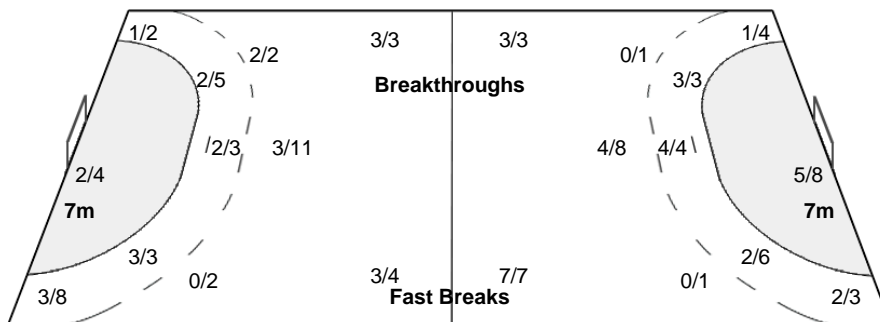

23rd Women's World Championship 2017 Germany

Preliminary Round - Group C

Match Team Statistics

Match No: 11

SAT 2 DEC 2017

20:30

Oldenburg

DEN 24 - 31 MNE

(12 - 17) (12 - 14)

Referees: HORVATH Peter / MARTON Balazs (HUN)

DEN - Denmark

Shots Distribution

Players

Goals / Shots

1 TOFT S	5 IVERSEN S	7 FISKER M	9 WOLLER F	10 HEINDAHL K	13 BOHME S	14 GRIGEL L	18 TRANBORG M	19 JORGENSEN L	21 KRISTIANSEN K	23 JORGENSEN K	27 BURGAARD L	28 JORGENSEN S	31 HAUGSTED L
0/1	0/1	0/1	1/1	0/1	1/1	0/1	1/1	1/1				0/1	
	1/1	1/1	0/1	2/2	1/1	0/1	2/2	1/1				3/4	0/1
	1/1	2/2	1/1	0/1	2/2	1/1	1/1	1/1				3/4	0/1
		2-Missed			1-Post		1-Missed 1-Post	1-Blocked				1-Post	1-Blocked
												1-Post	3-Blocked

40 REINHARDT A

Team Goals / Shots

2/4		2/5
0/1		2/3
14/15	1/2	3/5
3-Missed	4-Post	5-Blocked

Offence