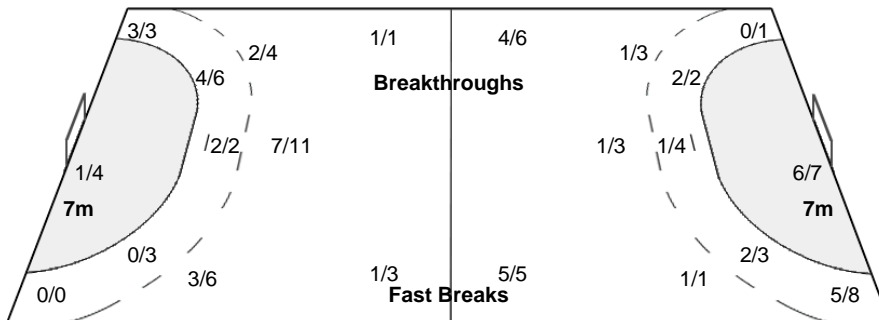

23rd Women's World Championship 2017 Germany

Preliminary Round - Group A

Match Team Statistics

Match No: 9

SAT 2 DEC 2017
20:30
Trier

ESP 28 - 24 ANG
(15 - 13) (13 - 11)

Referees: PAVICEVIC Ivan / RAZNATOVIC Milos (MNE)

ANG - Angola

Shots Distribution

Players

Goals / Shots

2 NENGANGA V	3 da SILVA I	4 PAULINO M	6 MACHADO J	7 SILVA V	8 PAULO H	10 KASSOMA A
1-Post		1-Missed	1/1 1/1 1/1	0/1		
12 BRANCO C	13 KAMALANDUA N	14 OLIVEIRA R	15 CARLOS A	16 ALBERTO M	17 PERES D	21 CAZANGA M
0/1	2/2		2/2 1/2	0/1 2/2		0/1 2/2 2/2
			2-Missed	1-Blocked		1-Missed
31 dos SANTOS J	90 GUIALO I					
0/1 1/1	1/1 0/1 1/1 1/1	1/2				
1-Post	2-Post					

Team Goals / Shots

6/7		2/3
3/5	0/2	1/4
5/6	1/1	6/6
4-Missed	4-Post	1-Blocked

Offence