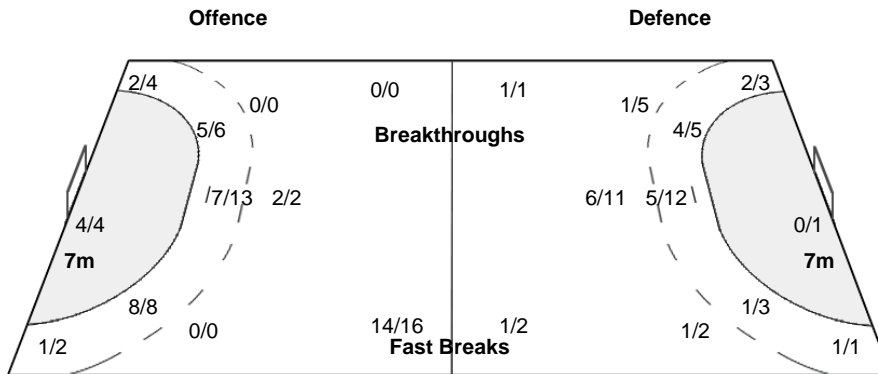

23rd Women's World Championship 2017

Germany

Preliminary Round - Group D

Match Team Statistics

Match No: 8

SAT 2 DEC 2017
15:30
Leipzig

SRB 43 - 23 CHN

(21 - 11) (22 - 12)

Referees: ERDOGAN Kuersad / OZDENIZ Ibrahim (TUR)

SRB - Serbia

Shots Distribution

Players

Goals / Shots

2 RADOSAVLJEVIC S			3 KRPEZ SLEZAK K			7 LEKIC A			8 STEVIN D			9 LAVKO J			11 DAMNJANOVIC S			14 NIKOLIC Z					
2/2		1/1	3/3										0/1		1/1		4/4	1/1		0/1			
1/3			0/1									0/1						0/1					
		1/1	1/1		3/3				0/1		1/1			1/1			2/2	1/1					
1-Post												1-Post						1-Missed					
18 RADOJEVIC T			20 POP-LAZIC S			21 RADOJEVIC D			23 OBRADOVIC M			27 TOMASEVIC K			33 STOILJKOVIC J			72 CVIJIC D					
1/1						1/1			1/1						1/1		1/1			1/1			
1/1		1/1	1/1		2/2	1/1			2/2									1/1		2/2			
90 COLIC M			99 DMITROVIC M																				
					0/1																		

Team
Goals / Shots

11/11	1/2	6/8
3/7	0/1	
7/7	2/3	13/13

1-Missed 2-Post

Goalkeepers
Saves / Shots

0/1	1/1	1/6
5/6	3/4	3/4
0/7	1/2	2/8

27 TOMASEVIC K

0/1	1/1	0/3
3/3	2/2	1/2
0/3	1/1	2/6

90 COLIC M

		1/3
2/3	1/1	2/2
0/4	0/1	0/1