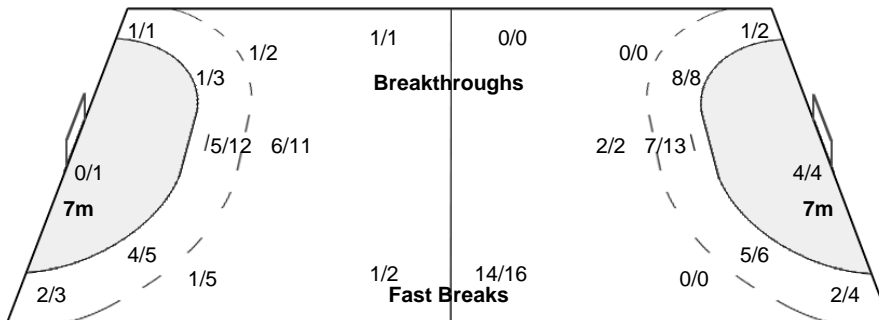

23rd Women's World Championship 2017 Germany

Preliminary Round - Group D

Match Team Statistics

Match No: 8

SRB 43 - 23 CHN
(21 - 11) (22 - 12)

SAT 2 DEC 2017
15:30
Leipzig

Referees: ERDOGAN Kuersad / OZDENIZ Ibrahim (TUR)

CHN - P.R. of China

Shots Distribution

Players

Goals / Shots

3 HAIXIA Z	5 CHENCHEN B	6 BAOGUI W	7 XIAOQING L	8 RU Q	9 NANA W	11 YUANYUAN Y
1/1	0/1	1/1	1/1	1/2	0/2	1/1
1/1		1/1		1/1		1/1
		1-Blocked				
13 WEN S	14 XIAOMEI L	15 MENG Ying S	16 XIAOHUA W	18 ZHENGWEN S	19 MENG Meng M	22 YUROU Y
	1/1	2/3				
	0/1	1/3		0/1		
0/1	2/2	0/1	2/2	1/1	1/1	
	2/2	0/1	0/1			
		2-Blocked 1-Missed				
23 MENGXUE Z	93 TINGTING Z					
0/1						
0/1						

Team Goals / Shots

1/1	0/1	5/6
1/6	1/4	1/4
7/7	1/2	6/8
3-Missed		5-Blocked

Offence

Defence

Goalkeepers Saves / Shots

0/11	1/2	2/8
4/7	1/1	
0/7	1/3	0/13

16 XIAOHUA W

0/5	1/1	2/4
2/3	1/1	
0/2	0/1	0/4

22 YUROU Y

0/6	0/1	0/4
2/4		
0/5	1/2	0/9

Legend:

%	Efficiency	+	2 Minute + 2 Minute Suspensions	AS	Assists	2Min	2 Minute Suspensions	6m	6 metre Shots
7m	7 metre Shots	9m	9 metre Shots	BS	Blocked Shots	BT	Breakthroughs	No.	Uniform Number
BC	Blue Cards	FB	Fast Breaks	G/S	Goals/Shots	N/A	Not Applicable	TP	Time Played
RC	Red Cards	S/S	Saves/Shots	ST	Steals	TO	Turnover		
Wing	Wing Shots	YC	Yellow Cards