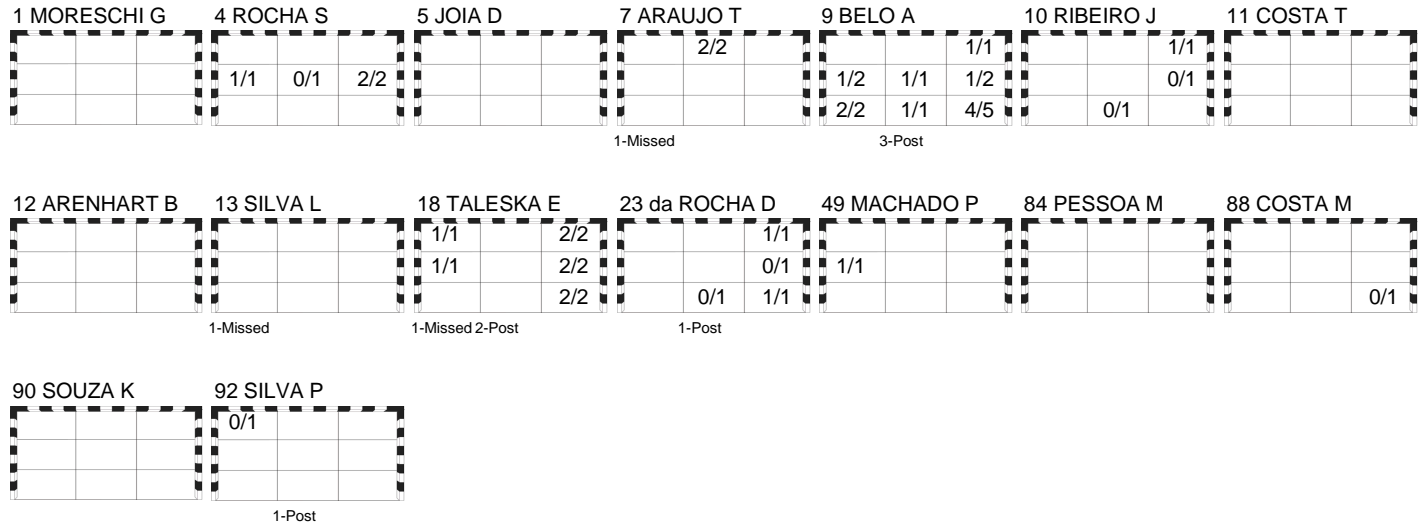

BRA 28 - 28 JPN

(12 - 15) (16 - 13)

Referees: BONAVENTURA Charlotte / BONAVENTURA Julie (FRA)

BRA - Brazil

Shots Distribution

Players

Goals / Shots

Team Goals / Shots