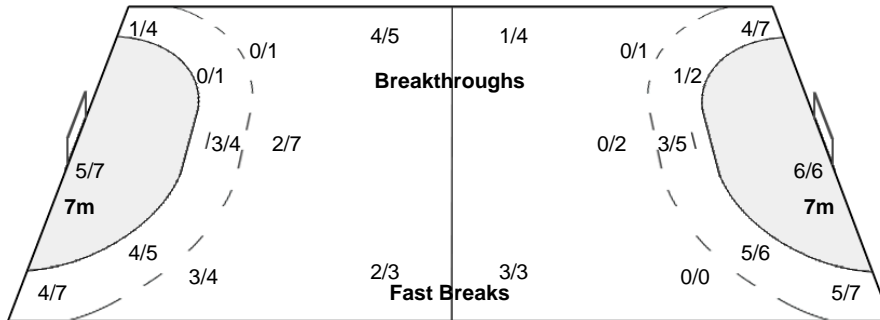

23rd Women's World Championship 2017 Germany

Preliminary Round - Group C

Match Team Statistics

Match No: 7

SAT 2 DEC 2017

17:45

Oldenburg

BRA 28 - 28 JPN

(12 - 15) (16 - 13)

Referees: BONAVENTURA Charlotte / BONAVENTURA Julie (FRA)

BRA - Brazil

Shots Distribution

Players

Goals / Shots

Team Goals / Shots

1/2	2/2	5/5
4/5	1/2	5/8
2/2	1/3	7/9

3-Missed 7-Post

Offence

Defence

Goalkeepers Saves / Shots

1/4	2/2	2/3
0/1	1/1	4/8
1/6	2/9	0/7

1 MORESCHI G

0	0	0
0	0	0
0	0	0/1

12 ARENHART B

1/1	2/2	2/3
0/1	0	3/4
1/4	2/6	0/5

84 PESSOA M

0/3	0	0
0	1/1	1/4
0/2	0/2	0/1