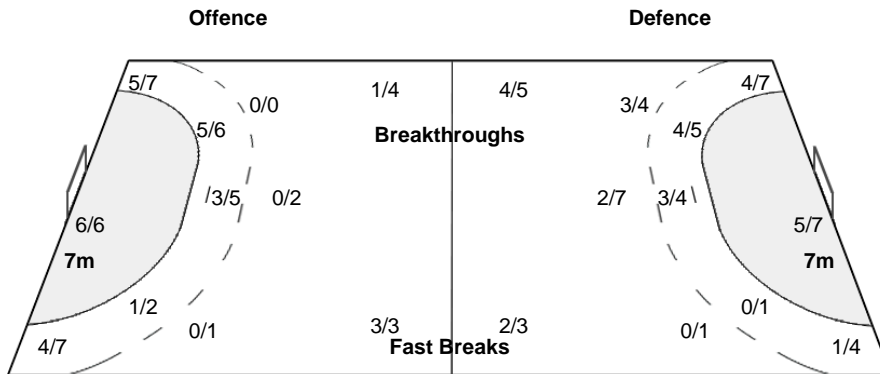

23rd Women's World Championship 2017 Germany

Preliminary Round - Group C

Match Team Statistics

Match No: 7

SAT 2 DEC 2017

17:45

Oldenburg

BRA 28 - 28 JPN

(12 - 15) (16 - 13)

Referees: BONAVENTURA Charlotte / BONAVENTURA Julie (FRA)

JPN - Japan

Shots Distribution

Players

Goals / Shots

2 NAGATA M	3 SUNAMI K	4 SUNAMI Y	5 SHIOTA S	7 FUJITA A	9 YOKOSHIMA A	12 ITANO M
	1/1	2/2	3/4	1/1	1/1	0/1
		1/1		1/1	0/1	
					1/1	

1-Post

13 KATSUREN C	15 TADA H	21 IKEHARA A	24 HARA N	25 OHYAMA M	27 SASAKI H	28 NAGATA S
		1/1	1/1			
		0/1	0/1			
		1/1	0/1			
		2/2	2/2	4/4	0/1	0/2
						1/1
						0/1
						1/1

1-Missed

29 MATSUMURA A	30 KAMETANI S
0/1	0/1
1/1	1/1
1/1	0/1
1/1	1/1

Team
Goals / Shots

3/4	0/2	1/3
1/1	0/1	4/8
5/6	7/9	7/7

1-Missed 1-Post

Goalkeepers
Saves / Shots

1/2	0/2	0/5
1/5	1/2	3/8
0/2	2/3	2/9

12 ITANO M

1/1		
0/1		

30 KAMETANI S

1/2	0/2	0/5
0/4	1/2	2/7
	2/3	2/8

Legend:

%	Efficiency	+	2 Minute + 2 Minute Suspensions	2Min	2 Minute Suspensions	6m	6 metre Shots
7m	7 metre Shots	9m	9 metre Shots	AS	Assists	BS	Blocked Shots
BC	Blue Cards	FB	Fast Breaks	G/S	Goals/ Shots	N/A	Not Applicable
RC	Red Cards	S/S	Saves/ Shots	ST	Steals	TO	Turnover
Wing	Wing Shots	YC	Yellow Cards			No.	Uniform Number
						TP	Time Played