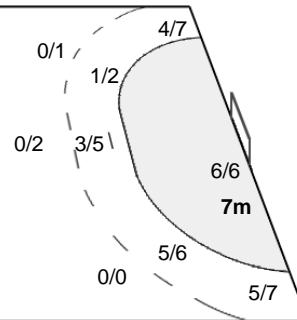

Defence

Goalkeepers Saves / Shots

1/4	2/2	2/3
0/1	1/1	4/8
1/6	2/9	0/7

1 MORESCHI G

0	0	0
0	0	0
0	0	0/1

12 ARENHART B

1/1	2/2	2/3
0/1	0	3/4
1/4	2/6	0/5

84 PESSOA M

0/3	0	0
0	1/1	1/4
0/2	0/2	0/1