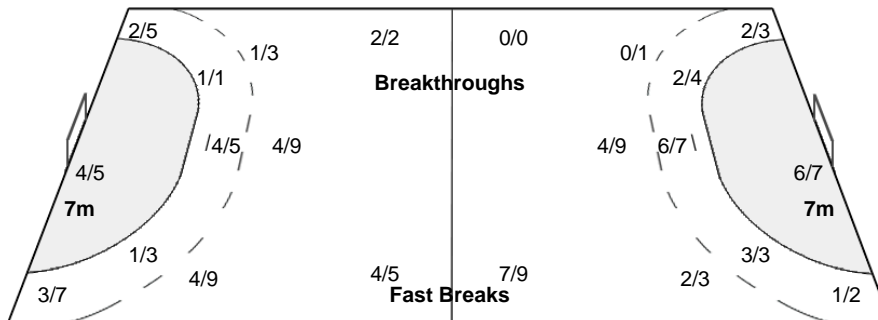

23rd Women's World Championship 2017 Germany

Preliminary Round - Group B

Match Team Statistics

Match No: 6

SWE 30 - 33 POL

(15 - 17) (15 - 16)

SAT 2 DEC 2017

18:00

Bietigheim

Referees: SCHULZE Robert / TONNIES Tobias (GER)

SWE - Sweden

Shots Distribution

Players

Goals / Shots

1 BUNDSSEN J	2 TOFT HANSEN U	4 MELLEGARD O	5 EKENMAN-FERNIS E	6 STROEMBERG C	8 ROBERTS J	11 GUSTIN D
	1/1 0/1 2/2	0/1 0/1 1/1 1/2 3/3	1/1 0/1 1/1		1/1 1/1 1/2 0/1	
		1-Missed	1-Post			
12 IDEHN F	14 WESTBERG J	19 LAGERQUIST A	20 GULLDEN I	22 BLOMSTRAND H	24 HAGMAN N	27 JACOBSEN S
	0/1 0/2 0/1		1/1 1/1 2/2 1/1 1/1	1/1 1/1	1/1 0/1 2/2	
		1-Missed	1-Missed 1-Post	1-Blocked 1-Missed 1-Post	1-Missed	1-Blocked
29 ALM J						
1/1 0/1 1/1 1/1						

Team Goals / Shots

5/5	1/3	2/2
4/8	0/2	2/2
6/6	3/7	7/9

5-Missed 3-Post 2-Blocked

Offence

Goalkeepers Saves / Shots

1/3	0/5	0/8
1/4		1/2
0/8	0/3	2/5

1 BUNDSSEN J

1/2		0/1
0/1		
0/3	0/1	0/2

12 IDEHN F

0/1	0/4	0/6
1/3		1/2
0/5	0/2	2/3