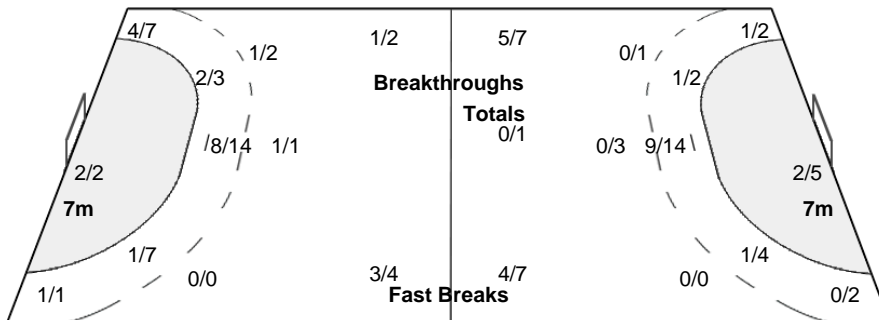

Team Goals / Shots

Offence