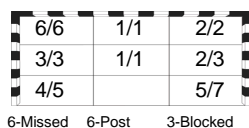

Team Goals / Shots