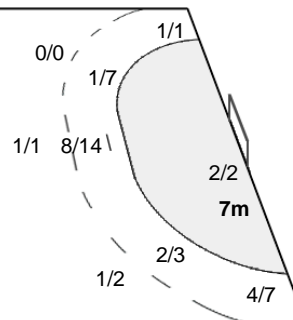

Team Goals / Shots

5/6	1/2	0/1
2/5	1/4	3/5
8/10	0/1	3/3

3-Missed 4-Post 3-Blocked

Offence

Defence

Goalkeepers Saves / Shots

0/6	0/1	0/2
0/3	0/1	1/3
1/5		2/7

12 LEYNAUD A