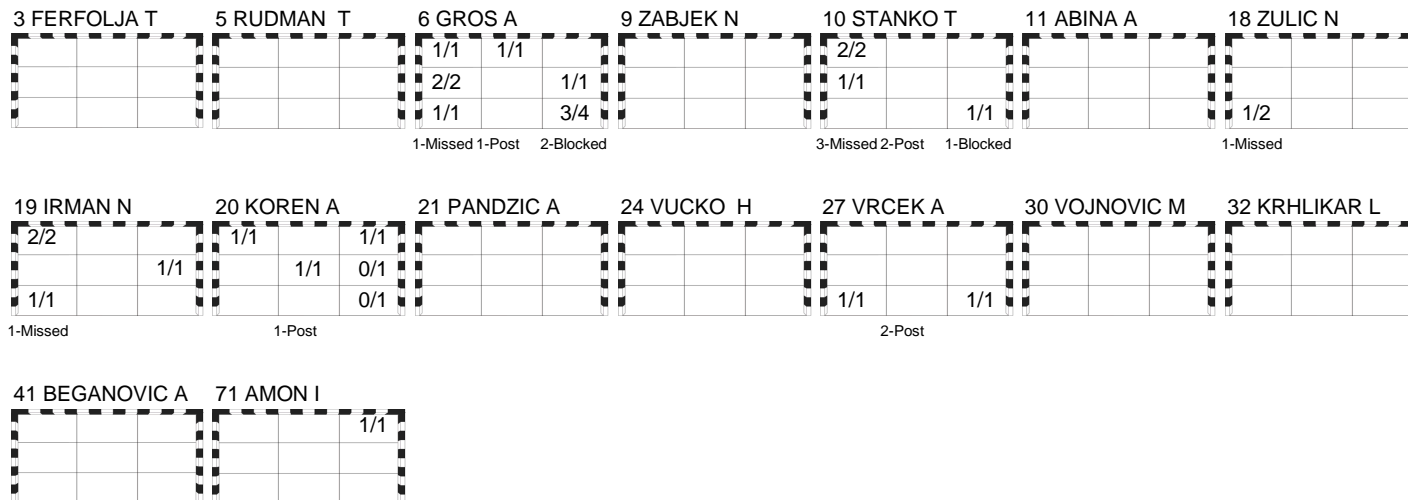

23rd Women's World Championship 2017 Germany

Preliminary Round - Group A

Match Team Statistics

Match No: 5

SAT 2 DEC 2017
18:00
Trier

FRA 23 - 24 SLO
(10 - 13) (13 - 11)

Referees: GRILLO LOPEZ Julian Ismael / LENCI Sebastian (ARG)

SLO - Slovenia

Shots Distribution

Players

Goals / Shots