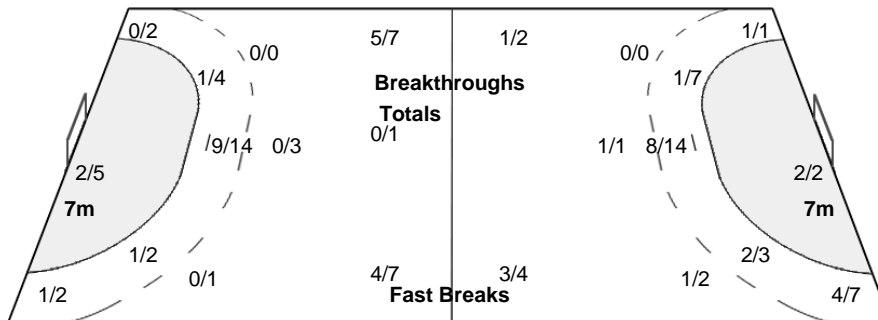

Team Goals / Shots

5/6	1/2	0/1
2/5	1/4	3/5
8/10	0/1	3/3

3-Missed 4-Post 3-Blocked

Offence

Defence

Goalkeepers Saves / Shots

0/6	0/1	0/2
0/3	0/1	1/3
1/5		2/7

12 LEYNAUD A