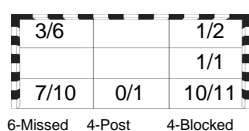

Team Goals / Shots