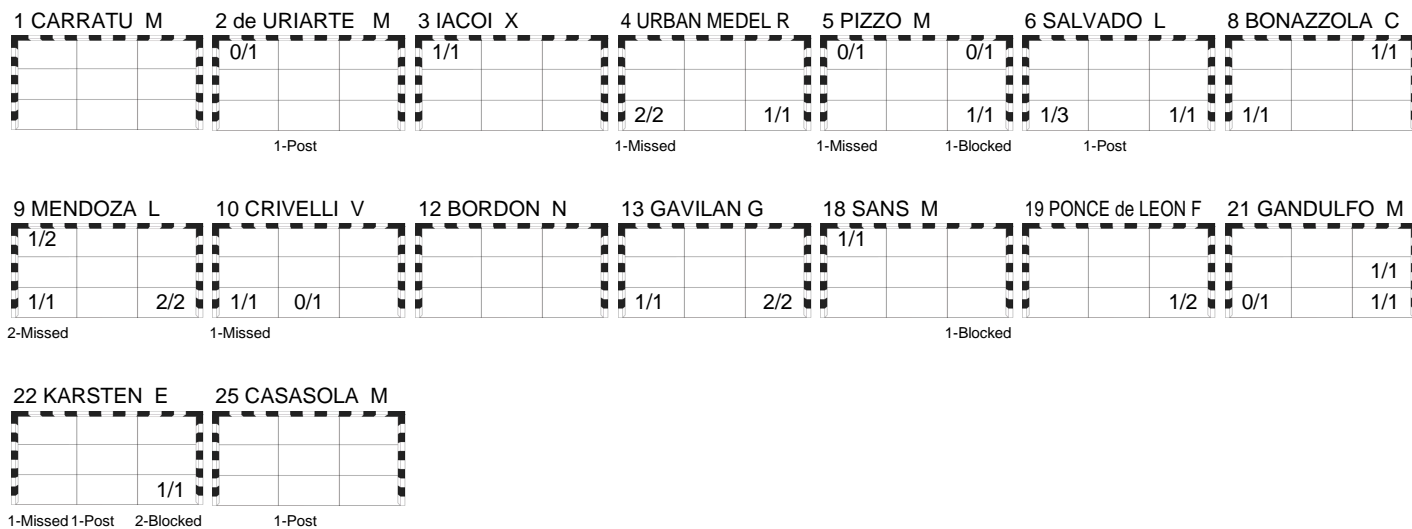

23rd Women's World Championship 2017 Germany

Preliminary Round - Group B

Match Team Statistics

Match No: 3

SAT 2 DEC 2017

14:00

Bietigheim

CZE 28 - 22 ARG

(15 - 9) (13 - 13)

Referees: KOO Bon-Ok / LEE Seok (KOR)

ARG - Argentina

Shots Distribution

Players

Goals / Shots

Team Goals / Shots

Offence