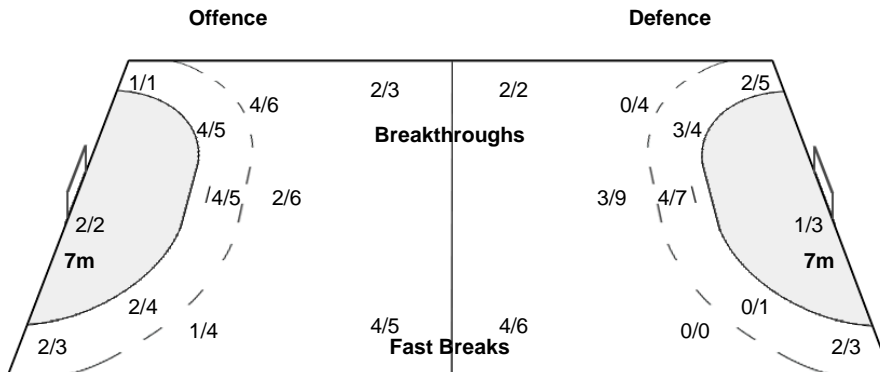

23rd Women's World Championship 2017 Germany

Preliminary Round - Group B

Match Team Statistics

Match No: 3

CZE 28 - 22 ARG

(15 - 9) (13 - 13)

SAT 2 DEC 2017

14:00

Bietigheim

Referees: KOO Bon-Ok / LEE Seok (KOR)

CZE - Czech Republic

Shots Distribution

Players

Goals / Shots

6 GALUSKOVA V	7 RYSANKOVA H	9 SALCAKOVA K	10 MANAKOVA P	14 KORDOVSKA K	15 HRBKOVA M	16 SATRAPOVA L
	1/1		1/1		1/1	2/2
	1/2			0/1		
	3/3	2/2	1/1	2/2	3/4	
1-Missed					1-Post	2-Blocked

18 LUZUMOVA I	27 ADAMKOVA P	28 MARCIKOVA S	30 MUELLNEROVA D	31 SETELIKOVA A	33 KUDLACKOVA P	44 ZACHOVA D
	1/2	0/1		1/1		1/1
2/2		0/2				
1/1				1/1	1/1	1/1
1-Missed						

51 JERABKOVA M	67 MALA V
1/1	0/1
	1/2
1-Missed	1-Post

Team Goals / Shots

3/4	6/7
3/8	
11/12	1/1
4/5	
3-Missed	2-Post
	2-Blocked

Goalkeepers Saves / Shots

3/6	1/2
	0/1
3/10	1/1
	1/11

16 SATRAPOVA L

3/4	1/1
	0/1
3/8	1/1
	1/9

30 MUELLNEROVA D

0/2	0/1
0/2	0/2

33 KUDLACKOVA P