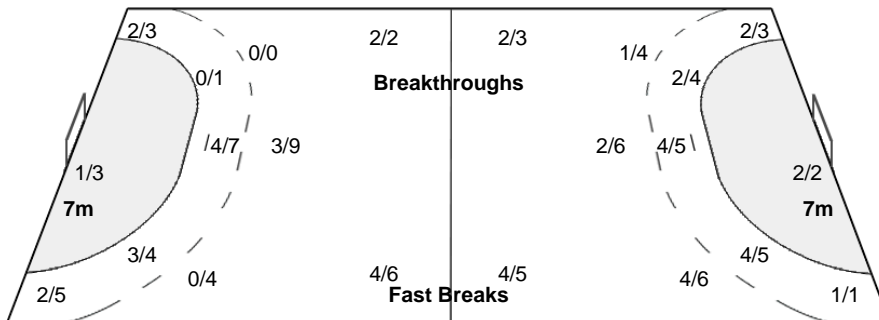

23rd Women's World Championship 2017 Germany

Preliminary Round - Group B

Match Team Statistics

Match No: 3

SAT 2 DEC 2017

14:00

Bietigheim

CZE 28 - 22 ARG

(15 - 9) (13 - 13)

Referees: KOO Bon-Ok / LEE Seok (KOR)

ARG - Argentina

Shots Distribution

Players

Goals / Shots

Team Goals / Shots

Offence

Defence

Goalkeepers Saves / Shots

1 CARRATU M

12 BORDON N

Legend:

%	Efficiency	+	2 Minute + 2 Minute Suspensions	2Min	2 Minute Suspensions	6m	6 metre Shots
7m	7 metre Shots	9m	9 metre Shots	AS	Assists	BS	Blocked Shots
BC	Blue Cards	FB	Fast Breaks	G/S	Goals/Shots	N/A	Not Applicable
RC	Red Cards	S/S	Saves/Shots	ST	Steals	TO	Turnover
Wing	Wing Shots	YC	Yellow Cards			No.	Uniform Number
						TP	Time Played