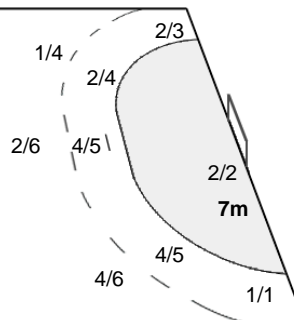

Defence

Goalkeepers Saves / Shots

1 CARRATU M

12 BORDON N

Legend:

%	Efficiency	+	2 Minute + 2 Minute Suspensions	2Min	2 Minute Suspensions	6m	6 metre Shots
7m	7 metre Shots	9m	9 metre Shots	AS	Assists	BS	Blocked Shots
BC	Blue Cards	FB	Fast Breaks	G/S	Goals/Shots	N/A	Not Applicable
RC	Red Cards	S/S	Saves/Shots	ST	Steals	TO	Turnover
Wing	Wing Shots	YC	Yellow Cards			No.	Uniform Number
						TP	Time Played