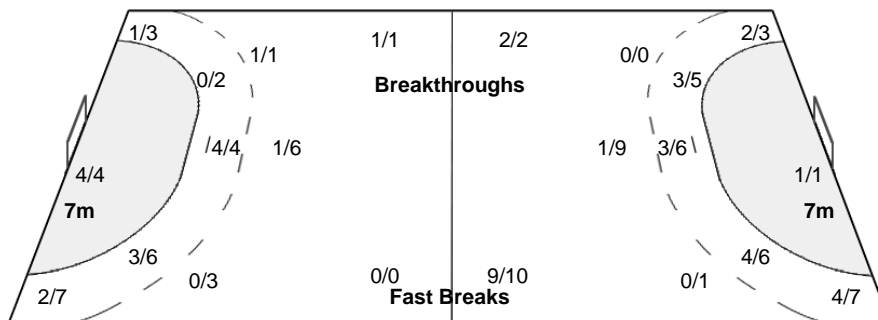

23rd Women's World Championship 2017 Germany

Preliminary Round - Group A

Match Team Statistics

Match No: 2

SAT 2 DEC 2017
14:00
Trier

ROU 29 - 17 PAR
(16 - 7) (13 - 10)

Referees: HIZAKI Kiyoshi / IKEBUCHI Tomokazu (JPN)

PAR - Paraguay

Shots Distribution

Players

Goals / Shots

1 VILLALBA ACOSTA M	2 ACUNA INSFRAN F	3 GENES GARCETE L	4 INSFRAN MORA F	5 ROLON LEDESMA K	6 FIORE CANATA MORIN	7 dos SANTOS K
	0/1 0/3	1/1	1/1 0/1 1/1 1/2	0/1 1/1	2/2 1/2	1/2 3/3
	1-Post	1-Post				
8 FERNANDEZ ESTIGARR	9 FARIA SERVIN M	10 GOROSO CHAVEZ G	11 LEIVA MORLAS D	12 YARYES ESTAQUE A	13 BATTAGLIA BENITEZ	14 MARTINEZ FORCADO L
0/1 1/1 1/1	0/1 0/1 0/2		1/2			0/1
	1-Missed					
15 ACUNA INSFRAN A	17 GONZALEZ G					

Team Goals / Shots

1/1	2/4	2/3
0/2	0/1	2/3
4/10	1/2	5/8

1-Missed 2-Post

Offence

Defence

Goalkeepers Saves / Shots

1/5	0/2	1/7
0/3	3/4	2/7
1/4	2/2	0/5

1 VILLALBA ACOSTA M

1/1	0/2	0/3
0/1	0/1	0/3
	1/1	0/2

12 YARYES ESTAQUE A

0/4	1/4
0/2	3/3
1/4	1/1
	0/3

Legend:

%	Efficiency	+	2 Minute + 2 Minute Suspensions	2Min	2 Minute Suspensions	6m	6 metre Shots
7m	7 metre Shots	9m	9 metre Shots	AS	Assists	BS	Blocked Shots
BC	Blue Cards	FB	Fast Breaks	G/S	Goals/Shots	N/A	Not Applicable
RC	Red Cards	S/S	Saves/Shots	ST	Steals	TO	Turnover
Wing	Wing Shots	YC	Yellow Cards			BT	Breakthroughs
						No.	Uniform Number
						TP	Time Played