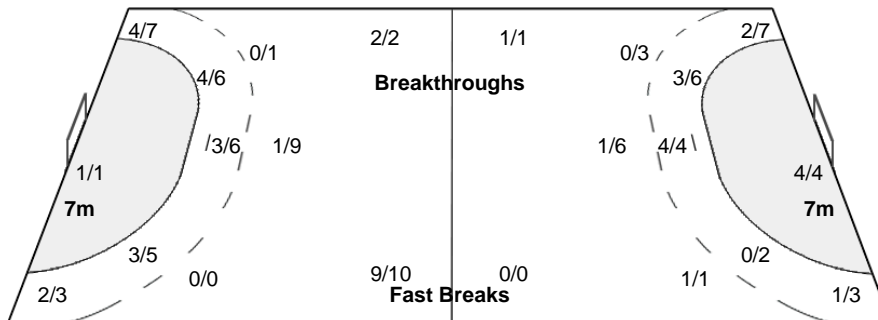

23rd Women's World Championship 2017 Germany

Preliminary Round - Group A

Match Team Statistics

Match No: 2

SAT 2 DEC 2017
14:00
Trier

ROU 29 - 17 PAR
(16 - 7) (13 - 10)

Referees: HIZAKI Kiyoshi / IKEBUCHI Tomokazu (JPN)

ROU - Romania

Shots Distribution

Players

Goals / Shots

2 UDRISTIOIU A	5 GEIGER M	7 BUCESCHI E	8 NEAGU C	13 LASLO C	14 POPA A	15 ARDEAN ELISEI V
2/2		1/1	1/2 1/1 1/1	1/1		1/1
1/1	1/1	0/1 1/1			1/1 1/1	0/1 1/1
0/1 1/1						1/1
1-Missed		1-Post	3-Missed	1-Missed	1-Blocked	

16 DEDU D	19 FLORIANU F	20 DUMANSKA Y	21 PINTEA C	23 BERBECE A	25 TOMESCU A	31 ZAMFIRESCU M
	1/1		1/1			
	1/1			0/1	1/2	
	1/1 2/2		0/1 2/2	1/2		
1-Missed				1-Post 1-Blocked		

33 TATAR T	90 DRAGUT A
	1/1 0/1
1/1 1/1	0/1
1-Missed	

Team Goals / Shots

4/5	2/2	6/7
3/3	1/4	5/7
3/4	0/2	5/5
7-Missed	2-Post	2-Blocked

Offence

Defence

Goalkeepers Saves / Shots

0/1	2/4	1/3
2/2	1/1	1/3
6/10	1/2	3/8

16 DEDU D

0/1	1/3	0/1
1/1		0/2
4/5		1/4

20 DUMANSKA Y

	1/1	1/2
1/1	1/1	
2/5	1/2	2/4