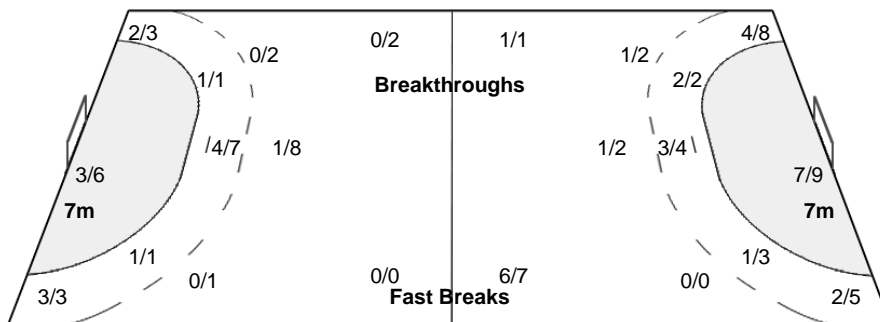

23rd Women's World Championship 2017 Germany

Preliminary Round - Group D

Match Team Statistics

Match No: 1

FRI 1 DEC 2017
19:00
Leipzig

GER 28 - 15 CMR
(12 - 7) (16 - 8)

Referees: ARNTSEN Kjersti / ROEN Guro (NOR)

CMR - Cameroon

Shots Distribution

Players

Goals / Shots

Player	Goals	Shots	Notes
1 MBEN MBEDIANG N	0	0	
2 NGO NLENG KALDJOB	1	1	1-Post
3 NCHOUAPOUGNIGNI P	0	3	1-Blocked
4 MAHALA FONGUIENG G	1	1	
5 YUOH Y	0	1	
6 MOSSY SOLLE J	0	0	
7 DJIEPMOU MEDIBE V	1	1	1-Missed
8 NDONGO ADZOMO M	0	0	
10 TOUBA BYOLO Y	1	1	1-Missed 1-Post
12 ABIABAKON ONOUKOU	0	0	
14 YOTCHOUM J	1	1	
15 ESSAM A	0	1	1-Post
16 AWU BESSONG EPAH L	0	0	
17 BANIOMO J	1	1	1-Blocked
18 NJAMPOU NONO A	0	0	1-Post
35 ATANGANA BELIBI L	1	1	

Team Goals / Shots

2	2	2
1	5	6
1	2	4

2-Missed 4-Post 2-Blocked

Offence