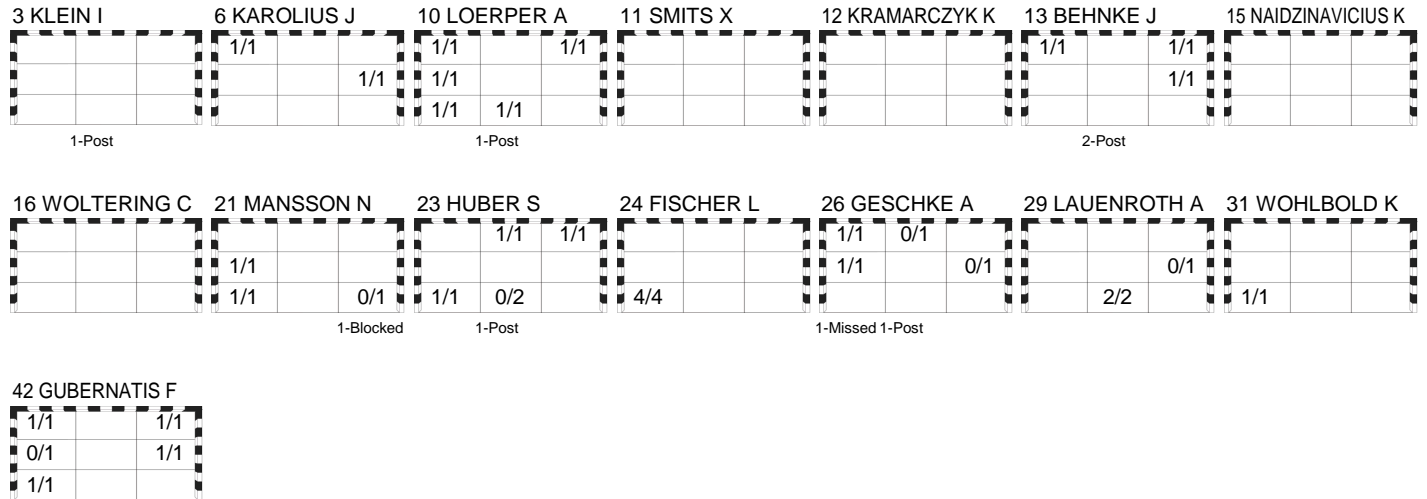

23rd Women's World Championship 2017 Germany

Preliminary Round - Group D

Match Team Statistics

Match No: 1

FRI 1 DEC 2017
19:00
Leipzig

GER 28 - 15 CMR
(12 - 7) (16 - 8)

Referees: ARNTSEN Kjersti / ROEN Guro (NOR)

GER - Germany

Shots Distribution

Players

Goals / Shots