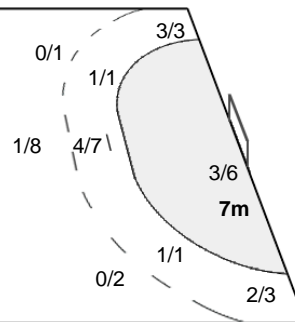

Defence

Goalkeepers Saves / Shots

12 KRAMARCZYK K

16 WOLTERING C