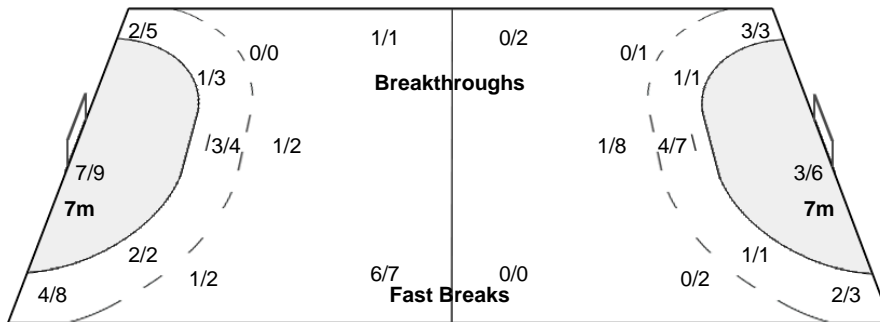

Team Goals / Shots

Offence