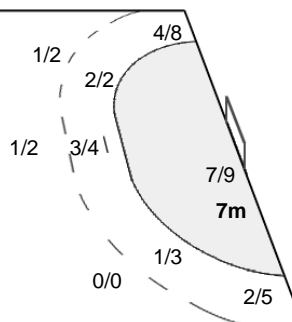

Team Goals / Shots

2	2	2
1	5	6
1	2	4

2-Missed 4-Post 2-Blocked

Offence

Defence

Goalkeepers Saves / Shots

0	5	1	2	0	4
1	4	2	5	2	5
0	9	2	5	1	1

1 MBEN MBEDIANG N