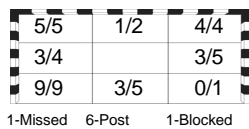

Team Goals / Shots