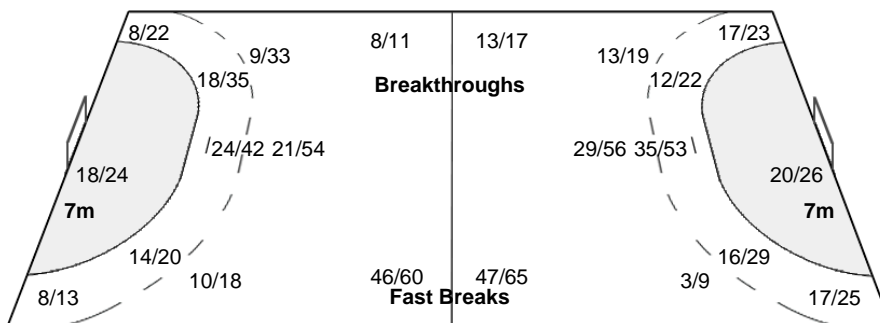

25th Men's World Championship 2017 France

Cumulative Statistics

JPN - Japan
After 7 matches

Shots Distribution

Players

Goals / Shots

5 KOCHI K 0/1 0/1 1/1 0/1 0/2 0/2 5/8 1/1 3/4 4-Post 2-Blocked	6 KATO T 1/1 1/1 2/2	8 WATANABE J 4/4 0/1 1/3 3/4 1/1 0/4 2/3 2/3	10 KOMURO D 1/1 1/1	12 KIMURA M 1-Missed 1-Blocked	17 UEGAKI K 2/2 0/1 3/3 2/7 2/3 3/3 1/2 2/4 3-Missed 2-Post 5-Blocked	19 TOKUDA S 4/4 0/2 5/5 6/10 3/7 9/12 0/1 5/8 3-Missed 3-Post 3-Blocked
21 KAI A	23 KOSHIO G 0/2 2/2 3/3 1/2 1-Post	24 SHIDA H 1/1 3/4 3/6 1/4 4/8 3/5 2/3 6/6 1-Missed 4-Post 7-Blocked	25 MOTOKI H 3/4 0/1 2/2 2/4 1/1 1/1 1/2 3/6 2-Post	27 TAMAKAWA H 1/1 1/2 0/1 3/3 0/1 3/3 1-Blocked 5-Missed	29 AGARIE Y 7/8 2/5 5/6 2-Blocked	30 NARITA K 2/2 1/1 1/1 1/1 1/2 1-Missed 1-Blocked
31 MEKARU A 1/1 2/3 1/1 0/2 3/5 1/1 3/3 1-Missed 2-Blocked	32 DOI R 1/1 5/5 2/4 0/2 5/6 0/1 3/3 1-Missed	33 SHIMIZU T				

Team Goals / Shots

19/21	1/7	30/35
22/43	2/10	20/40
41/55	13/20	38/50

17-Missed 16-Post 24-Blocked

Offence

Goalkeepers Saves / Shots

2/32	8/10	5/29
12/28	10/24	8/39
9/49	4/14	8/63

12 KIMURA M

2/26	8/9	3/24
11/26	10/18	6/26
7/40	4/11	6/47

21 KAI A

0/1	0/1	1/3
1/2		1/7
2/6		0/6

33 SHIMIZU T

0/5		1/1
	0/4	1/6
0/3	0/1	2/10

Legend:	% Efficiency	2Min 2 Minute Suspensions	6m 6-metre Shots	7m 7-metre Shots	9m 9-metre Shots
AS Assists	BS Blocked Shots	BT Breakthroughs	BC Blue Cards	FB Fast Breaks	
G/S Goals/Shots	MP Matches Played	N/A Not Applicable	No. Uniform Number	PR Preliminary Round	
RC Red Cards	S/S Saves/Shots	ST Steals	TO Turnovers	TP Time Played	
Wing Wing Shots	YC Yellow Cards