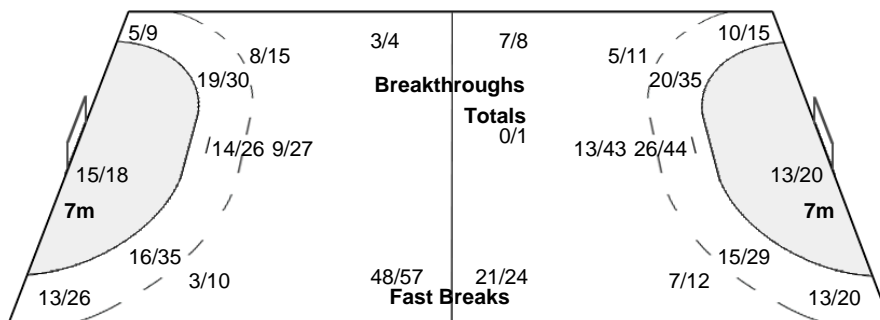

25th Men's World Championship 2017 France

Cumulative Statistics

ISL - Iceland
After 6 matches

Shots Distribution

Players

Goals / Shots

1 GUSTAVSSON B	3 KRISTJANSSON K	5 KARASON R	6 HALLGRIMSSON A	7 ATLASON A	9 SIGURDSSON G	12 EDVARDSSON A
2/2	1/1	3/3 2/2 8/8	0/1	1/1	0/1 0/1 6/7	
	2/5 1/1 0/1	5/9 0/3 2/3		2/3	3/4 2/3 1/5	
		5/7 2/4 2/5	1/2 0/1 1/2	4/5 1/1 2/4	3/4 0/1 9/9	
1-Missed	1-Missed	3-Missed 1-Post 3-Blocked	1-Missed	1-Post	2-Missed 1-Post	
13 GUDMUNDSSON O	14 GUNNARSSON A	21 ARNARSSON A	25 ELISSON B	26 GUNNARSSON B	27 JONSSON G	28 HELGASON G
3/6 0/1 1/2	1/1	2/2 2/3	1/1 2/3 3/3			
1/4 0/1 3/4	2/2 1/1		1/1 1/1 1/1	1/1	0/2 0/1 1/1	
5/7 0/1 1/3	4/4 2/2 5/6	1/1 1/1	4/5 4/5 6/6	0/1 1/1		2/2
3-Missed 4-Post 2-Blocked	1-Post 1-Blocked	1-Post	2-Post		1-Blocked	
30 MAGNUSSON O	33 SMARASON J					
3/3 2/3	1/1 1/1					
1/1 1/1 1/1	1/2 2/3					
1/2 2/2 1/1	0/1 1/1 0/1					
1-Missed 1-Post	1-Missed 1-Post 1-Blocked					

Team Goals / Shots

10/14	10/14	22/26
17/29	6/12	14/23
30/44	14/20	30/41

13-Missed 13-Post 8-Blocked

Offence

Defence

Goalkeepers Saves / Shots

2/14	2/11	12/24
12/27	5/5	7/22
10/49	6/23	6/39

1 GUSTAVSSON B

2/11	2/8	11/20
12/23		6/17
8/35	4/16	2/28

12 EDVARDSSON A

0/3	0/3	1/4
0/4	5/5	1/5
2/14	2/7	4/11

Legend:	% Efficiency	2Min 2 Minute Suspensions	6m 6-metre Shots	7m 7-metre Shots	9m 9-metre Shots
AS Assists	BS Blocked Shots	BT Breakthroughs	BC Blue Cards	FB Fast Breaks	
G/S Goals/Shots	MP Matches Played	N/A Not Applicable	No. Uniform Number	PR Preliminary Round	
RC Red Cards	S/S Saves/Shots	ST Steals	TO Turnovers	TP Time Played	
Wing Wing Shots	YC Yellow Cards