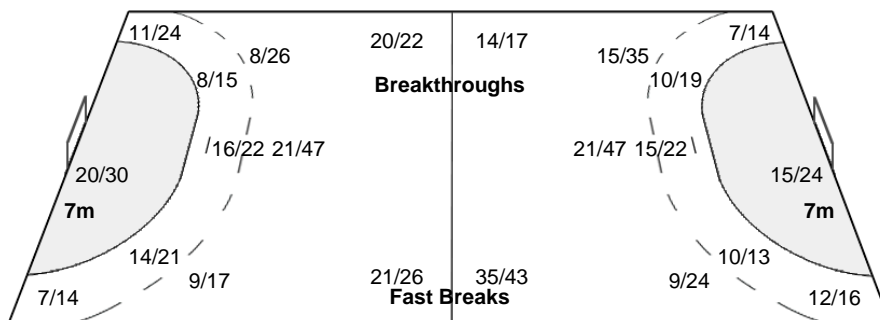

25th Men's World Championship 2017 France

Cumulative Statistics

EGY - Egypt
After 6 matches

Shots Distribution

Players

Goals / Shots

3 ABUEBAID M 1/1 1/1 1/1 0/1 1/2 2/3 3-Missed 2-Post	5 OMAR Y 1/1 0/1 2/3 2-Blocked 1-Missed	8 RAMADAN M 1/1 1/2 1/1 1/1 4/4 2/2 0/1 2-Post	9 EISSA E 3/4 0/2 3/4 3/4 0/3 9/13 6/6 5/5 1-Missed 4-Post	10 ABDELRAZEK A 0/1 1/2 0/2 2/2 2/2 3/3 3/3 2-Missed 1-Post	17 KHAIRY A 2/2 0/1 2/2 1/1 3/3 1-Missed 1-Post	19 ELBASSIOUNY M 1/1 0/1 1/2 0/1 5/5 2/4 1-Missed 1-Post 2-Blocked
24 ELMASRY I 1/1 1-Missed	28 SAYED ABDOU A 1-Missed	39 ELDERAA Y 2/3 0/1 1/1 7/8 1/1 6/8 6/6 4-Missed 2-Post 2-Blocked	66 ELAHMAR A 2/3 0/1 0/1 1/2 3/5 5/8 4/5 2/5 4/5 1-Missed 4-Blocked	86 SHAHIN H 4-Blocked	88 HENDAWY K 1/1 1-Blocked	89 SHEBIB M 1/1 2/6 0/1 1/1 6/7 4/5 2/3 1-Missed 1-Blocked
91 SANAD M 5/5 1/3 1/1 1/1 0/1 0/2 3/5 3/3 2/3 1-Missed 1-Post	92 ABDELRAHIM K 1/1 2/3 1/2 1/1 1-Missed 2-Post					

Team Goals / Shots

15/18	6/13	9/12
16/23	4/13	26/43
36/43	15/22	30/36

17-Missed 15-Post 11-Blocked

Offence

Defence

Goalkeepers Saves / Shots

4/22	9/19	0/17
14/36	13/16	9/31
10/37	7/25	6/33

86 SHAHIN H

3/9	1/5	0/8
6/16	3/4	4/11
2/12	3/7	3/14

88 HENDAWY K

1/12	8/14	0/9
8/20	9/11	5/18
8/25	4/18	2/17

Legend:	% Efficiency	2Min 2 Minute Suspensions	6m 6-metre Shots	7m 7-metre Shots	9m 9-metre Shots
AS Assists	BS Blocked Shots	BT Breakthroughs	BC Blue Cards	FB Fast Breaks	
G/S Goals/Shots	MP Matches Played	N/A Not Applicable	No. Uniform Number	PR Preliminary Round	
RC Red Cards	S/S Saves/Shots	ST Steals	TO Turnovers	TP Time Played	
Wing Wing Shots	YC Yellow Cards