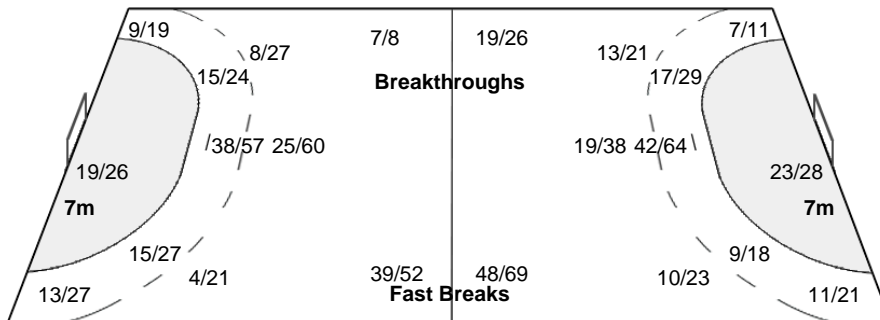

25th Men's World Championship 2017 France

Cumulative Statistics

CHI - Chile After 7 matches

Shots Distribution

Players

Goals / Shots

1 BARRIENTOS F	2 CEBALLOS S	4 FEUCHTMANN E	6 BAEZA P	7 REYES D	8 KANIU E	9 FRELIJJ J
0/1 2/2 2/2	1/2 1/3 3/3 0/2 0/1 1/2 3/3 2/4 4/5	3/5 3/4 3/5 2/3 2/7 10/12 6/11 8/10	2/2 1/2 0/2 0/1 0/1 5/6 0/1 3/3	1/1 1/2 0/1 3/5 4/4 2/2 3/3	0/1 1/1 0/1 0/1	1/1 0/2 2/3 2/3 1/2 2/3 4/4 2/2 2/2
3-Missed	2-Post	5-Missed 2-Post	2-Blocked 4-Missed 1-Post	1-Blocked 1-Missed 1-Post	2-Blocked 1-Missed	3-Blocked 2-Missed 2-Post
10 FEUCHTMANN E	11 SALINAS E	12 GARCIA F	16 OLIVA R	17 SALINAS R	20 FEUCHTMANN H	21 MOLL C
1/1 4/4 1/2 4/8 0/2 1/2 2/4	1/2 2/2 3/3 1/3 5/6 10/11 1/2 6/7			3/3 1/1 4/7 4/6 1/3 5/6 5/7 2/3 10/15	0/1 1/1 0/1 0/1 2/2 3/3	1/1 1/1 2/2 0/1
4-Missed 1-Post	2-Blocked 1-Missed			6-Missed 5-Post 5-Blocked	1-Post	
28 LOPEZ J	77 DONOSO V					
1/1	0/1 2/3 0/1 2/2 0/1 1/1 1/3					
1-Missed	3-Missed 1-Blocked					

Team Goals / Shots

13/19	6/12	22/30
13/26	6/13	23/42
49/57	18/31	42/56

31-Missed 15-Post 16-Blocked

Offence

Defence

Goalkeepers Saves / Shots

4/24	3/18	7/32
11/28	5/13	17/38
10/53	5/28	19/66

1 BARRIENTOS F

2/12	2/8	5/15
3/14	2/6	11/19
8/27	3/19	13/30

12 GARCIA F

0/1	0/1	
0/2		0/3

16 OLIVA R

2/11	1/7	2/16
7/13	2/5	6/19
2/21	2/7	6/31

Legend:	% Efficiency	2Min 2 Minute Suspensions	6m 6-metre Shots	7m 7-metre Shots	9m 9-metre Shots
AS Assists	BS Blocked Shots	BT Breakthroughs	BC Blue Cards	FB Fast Breaks	PR Preliminary Round
G/S Goals/Shots	MP Matches Played	N/A Not Applicable	No. Uniform Number	TO Turnovers	TP Time Played
RC Red Cards	S/S Saves/Shots	ST Steals			
Wing Wing Shots	YC Yellow Cards